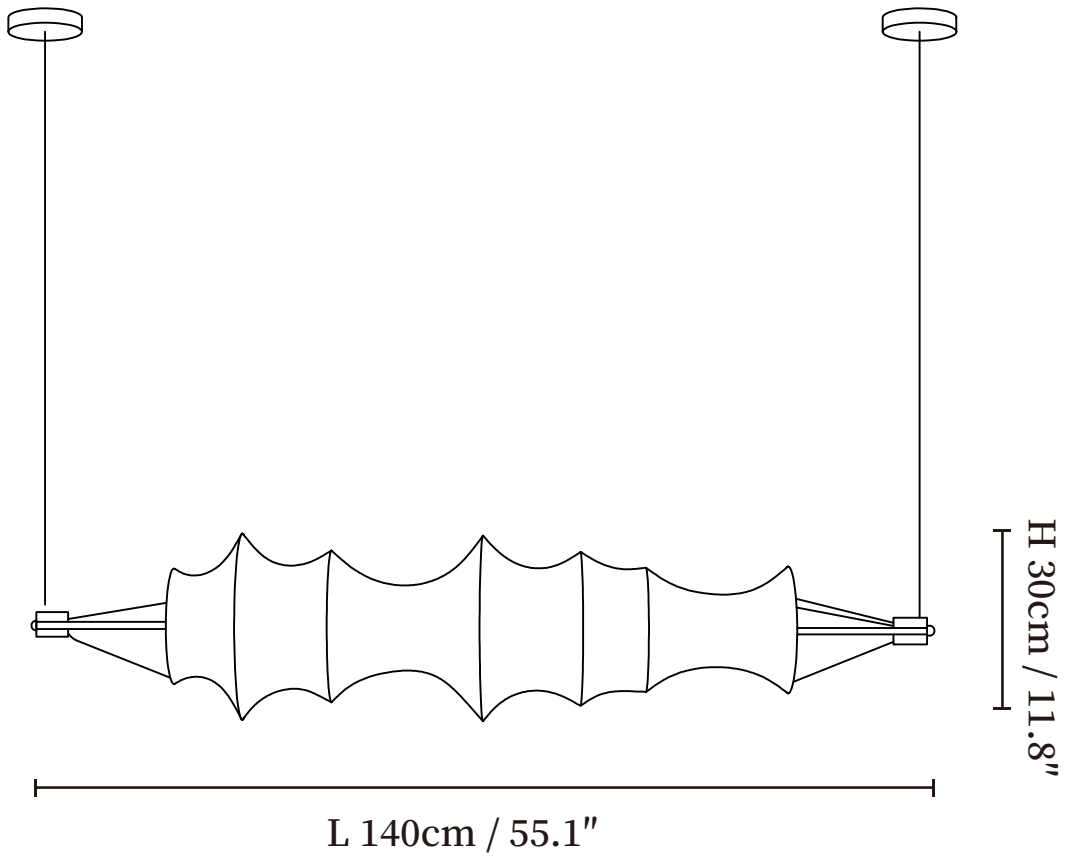

## SPECIFICATION DETAILS

\*For custom options, consult factory for details

<b>Fixture Dimensions</b>	L 55.1" x H 11.8"
<b>Light source</b>	Integrated LED
<b>Wattage</b>	~ 20W
<b>Voltage</b>	AC 110-240V
<b>Dimming</b>	Compatible with dimmable LED and dimmable bulbs.
<b>CRI(Ra)</b>	90+ CRI
<b>Mounting</b>	Hardwired.
<b>LED Rated Life</b>	30000 hours
<b>Color Temperature</b>	Warm Light (3000K), Neutral Light (4000K), Cool Light (6000K)
<b>Control method</b>	Compatible with common wall switches(
<b>Finishes</b>	White.
<b>Shads Details</b>	White.
<b>Material</b>	Metal, Silk.
<b>Rod Length</b>	The standard length of the cord is 59" (150 cm), the length is adjustable.