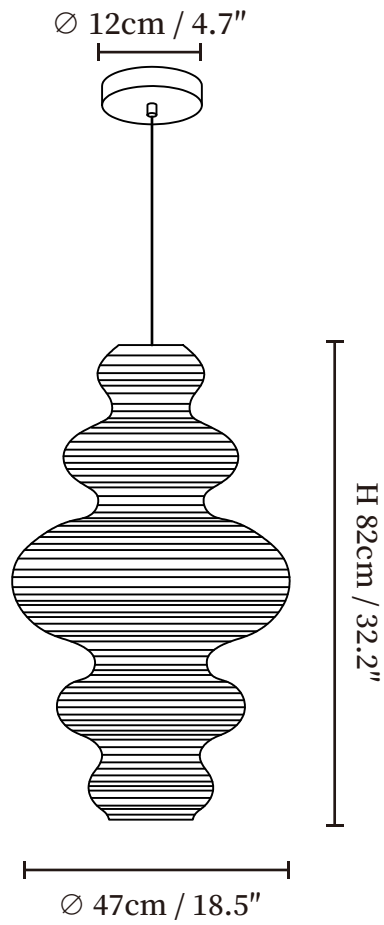

SPECIFICATION SHEET

SPECIFICATION DETAILS

*For custom options, consult factory for details

Fixture Dimensions	$\varnothing 18.5'' \times H 32.2''$
Light source	E26 or E27. (bulb not included)
Wattage	MAX 40W incandescent bulb or LED equivalent.
Voltage	AC 110-240V
Mounting	Hardwired.
Dimming	Compatible with dimmable bulbs (bulb not included)
Control method	Compatible with common wall switches (not included)
Finishes	White.
Shade Details	White.
Material	Metal, Natural Mulberry Silk.
Wire Length	The standard length of the cord is 59" (150 cm), the length is adjustable.