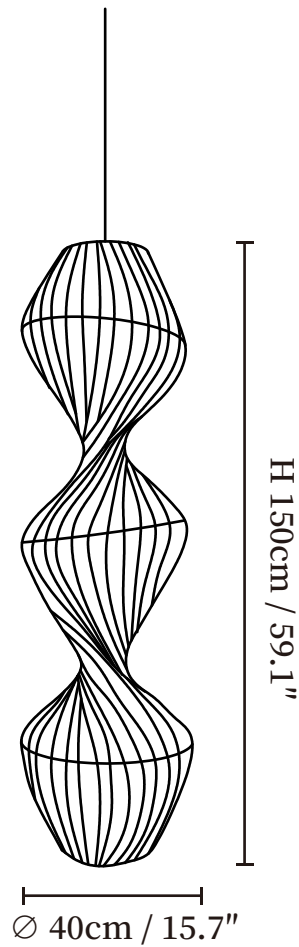

SPECIFICATION SHEET

SPECIFICATION DETAILS

*For custom options, consult factory for details

Fixture Dimensions	D 15.7" x H 39.4"
Light source	Integrated LED
Wattage	~ 5W
Voltage	AC 110-240V
Dimming	Compatible with dimmable LED and dimmable bulbs.
CRI(Ra)	90+ CRI
Mounting	Hardwired.
LED Rated Life	30000 hours
Color Temperature	Warm Light (3000K), Neutral Light (4000K), Cool Light (6000K)
Control method	Compatible with common wall switches(not included)
Finishes	White.
Shads Details	White.
Material	Plastic, Metal.
Rod Length	The standard length of the cord is 59" (150 cm), the length is adjustable.

SPECIFICATION SHEET

SPECIFICATION DETAILS

*For custom options, consult factory for details

Fixture Dimensions	D 15.7" x H 59.1"
Light source	Integrated LED
Wattage	~ 5W
Voltage	AC 110-240V
Dimming	Compatible with dimmable LED and dimmable bulbs.
CRI(Ra)	90+ CRI
Mounting	Hardwired.
LED Rated Life	30000 hours
Color Temperature	Warm Light (3000K), Neutral Light (4000K), Cool Light (6000K)
Control method	Compatible with common wall switches (not included)
Finishes	White.
Shads Details	White.
Material	Plastic, Metal.
Rod Length	The standard length of the cord is 59" (150 cm), the length is adjustable.