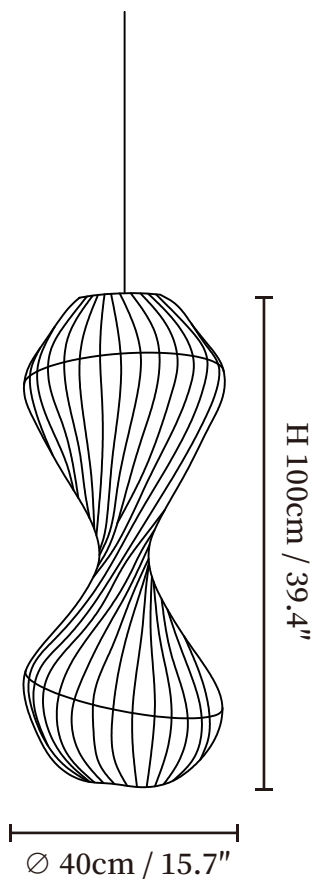

SPECIFICATION SHEET

SPECIFICATION DETAILS

*For custom options, consult factory for details

Fixture Dimensions	D 15.7" x H 39.4"
Light source	Integrated LED
Wattage	~ 5W
Voltage	AC 110-240V
Dimming	Compatible with dimmable LED and dimmable bulbs.
CRI(Ra)	90+ CRI
Mounting	Hardwired.
LED Rated Life	30000 hours
Color Temperature	Warm Light (3000K), Neutral Light (4000K), Cool Light (6000K)
Control method	Compatible with common wall switches(not included)
Finishes	White.
Shads Details	White.
Material	Plastic, Metal.
Rod Length	The standard length of the cord is 59" (150 cm), the length is adjustable.

SPECIFICATION SHEET

SPECIFICATION DETAILS

*For custom options, consult factory for details

Fixture Dimensions	D 15.7" x H 59.1"
Light source	Integrated LED
Wattage	~ 5W
Voltage	AC 110-240V
Dimming	Compatible with dimmable LED and dimmable bulbs.
CRI(Ra)	90+ CRI
Mounting	Hardwired.
LED Rated Life	30000 hours
Color Temperature	Warm Light (3000K), Neutral Light (4000K), Cool Light (6000K)
Control method	Compatible with common wall switches (not included)
Finishes	White.
Shads Details	White.
Material	Plastic, Metal.
Rod Length	The standard length of the cord is 59" (150 cm), the length is adjustable.