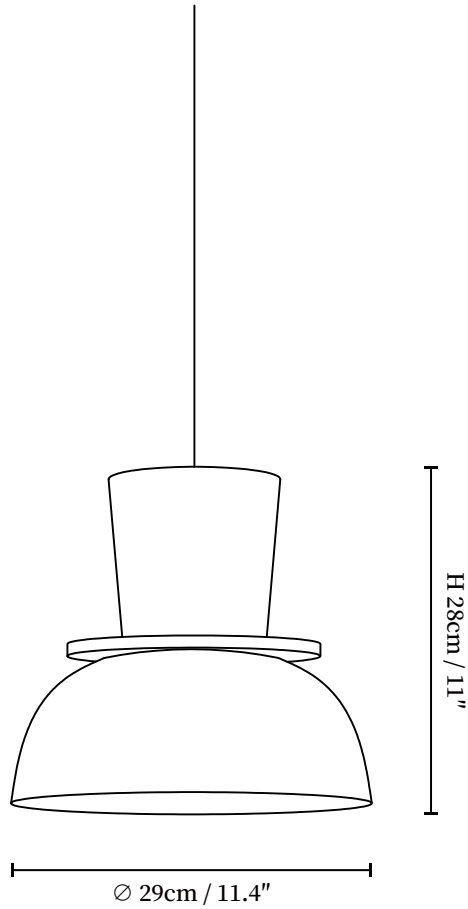

SPECIFICATION SHEET

SPECIFICATION DETAILS

*For custom options, consult factory for details

Fixture Dimensions	D 11.4" x H 11.0"
Light source	E26 or E27 (bulb not included)
Wattage	MAX 40W incandescent bulb or LED equivalent.
Voltage	AC 110-240V
Mounting	Hardwired.
Dimming	Compatible with dimmable bulbs (bulb not included)
Control method	Compatible with common wall switches (not included)
Finishes	Pink, Yellow, Red, Blue, Light blue.
Shade Details	Pink, Yellow, Red, Blue, Light blue.
Material	Metal, Acrylic.
Wire Length	The standard length of the suspended wire is 59 "(150 cm) and the length is adjustable.