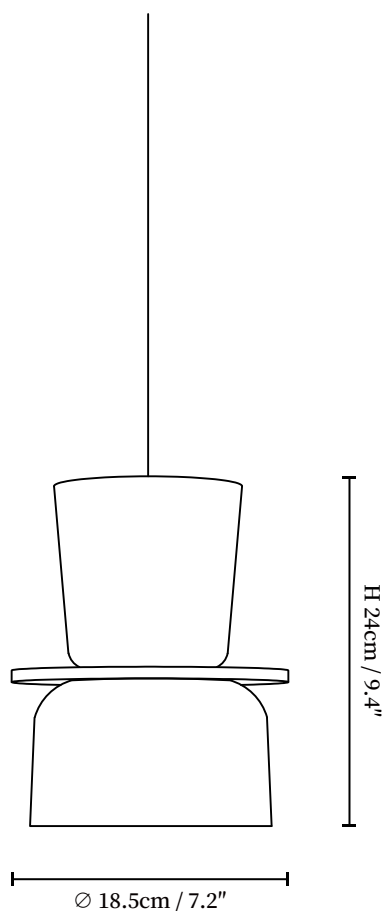

SPECIFICATION SHEET

SPECIFICATION DETAILS

*For custom options, consult factory for details

| | |
|---------------------------|---|
| Fixture Dimensions | D 7.2" x H 9.4" |
| Light source | E26 or E27 (bulb not included) |
| Wattage | MAX 40W incandescent bulb or LED equivalent. |
| Voltage | AC 110-240V |
| Mounting | Hardwired. |
| Dimming | Compatible with dimmable bulbs (bulb not included) |
| Control method | Compatible with common wall switches (not included) |
| Finishes | Pink, Yellow, Red, Blue, Light blue. |
| Shade Details | Pink, Yellow, Red, Blue, Light blue. |
| Material | Metal, Acrylic. |

The standard length of the suspended wire is 59 "(150

SPECIFICATION SHEET

SPECIFICATION DETAILS

*For custom options, consult factory for details

| | |
|---------------------------|---|
| Fixture Dimensions | D 8.7" x H 8.7" |
| Light source | E26 or E27 (bulb not included) |
| Wattage | MAX 40W incandescent bulb or LED equivalent. |
| Voltage | AC 110-240V |
| Mounting | Hardwired. |
| Dimming | Compatible with dimmable bulbs (bulb not included) |
| Control method | Compatible with common wall switches(not included) |
| Finishes | Pink, Yellow, Red, Blue, Light blue. |
| Shade Details | Pink, Yellow, Red, Blue, Light blue. |
| Material | Metal, Acrylic. |
| Wire Length | The standard length of the suspended wire is 59 "(150 cm) and the length is adjustable. |