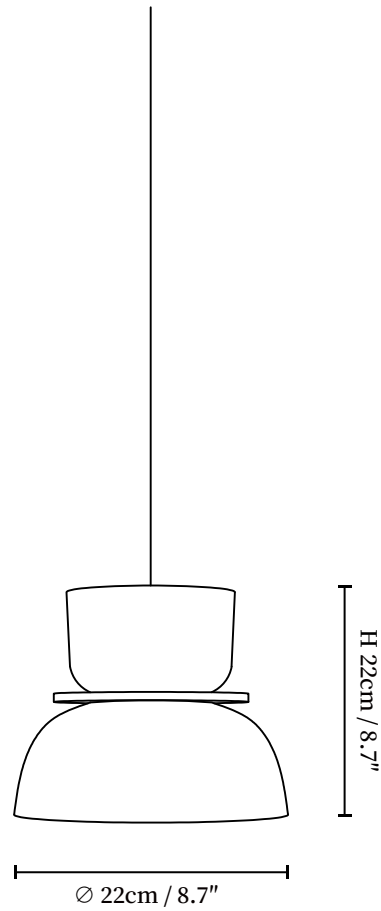

SPECIFICATION SHEET

SPECIFICATION DETAILS

*For custom options, consult factory for details

| | |
|---------------------------|---|
| Fixture Dimensions | D 7.2" x H 9.4" |
| Light source | E26 or E27 (bulb not included) |
| Wattage | MAX 40W incandescent bulb or LED equivalent. |
| Voltage | AC 110-240V |
| Mounting | Hardwired. |
| Dimming | Compatible with dimmable bulbs (bulb not included) |
| Control method | Compatible with common wall switches (not included) |
| Finishes | Pink, Yellow, Red, Blue, Light blue. |
| Shade Details | Pink, Yellow, Red, Blue, Light blue. |
| Material | Metal, Acrylic. |

The standard length of the suspended wire is 59 "(150

SPECIFICATION SHEET

SPECIFICATION DETAILS

*For custom options, consult factory for details

| | |
|---------------------------|---|
| Fixture Dimensions | D 8.7" x H 8.7" |
| Light source | E26 or E27 (bulb not included) |
| Wattage | MAX 40W incandescent bulb or LED equivalent. |
| Voltage | AC 110-240V |
| Mounting | Hardwired. |
| Dimming | Compatible with dimmable bulbs (bulb not included) |
| Control method | Compatible with common wall switches(not included) |
| Finishes | Pink, Yellow, Red, Blue, Light blue. |
| Shade Details | Pink, Yellow, Red, Blue, Light blue. |
| Material | Metal, Acrylic. |
| Wire Length | The standard length of the suspended wire is 59 "(150 cm) and the length is adjustable. |