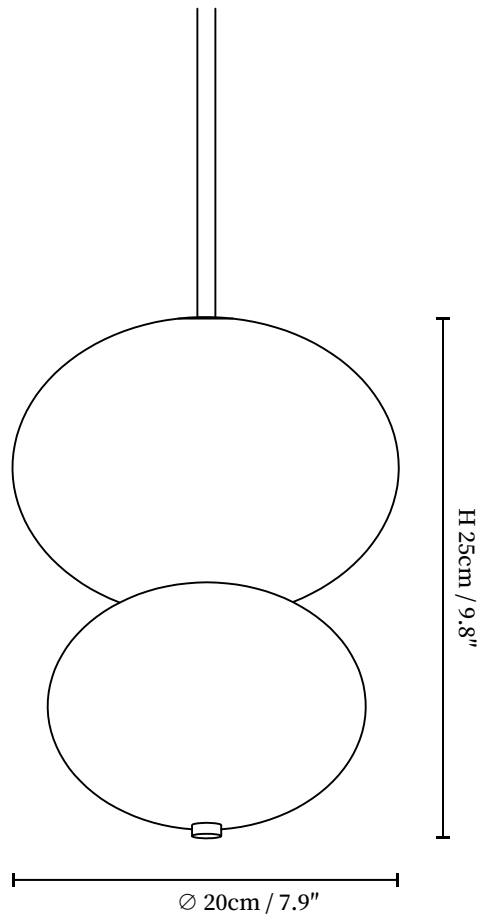

SPECIFICATION SHEET

SPECIFICATION DETAILS

*For custom options, consult factory for details

Fixture Dimensions	D 7.9" x H 9.8"
Light source	Integrated LED
Wattage	~ 5W
Voltage	AC 110-240V
Dimming	Not supported
CRI(Ra)	90+ CRI
Mounting	Hardwired.
LED Rated Life	30000 hours
Color Temperature	Warm Light (3000K), Neutral Light (4000K), Cool Light (6000K)
Control method	Compatible with common wall switches (not included)
Finishes	Black.
Shadow Details	Matt White, Bright White.
Material	Metal, Glass.
Rod Length	Suspension rod is 19.7"+19.7", and can be spliced as needed.