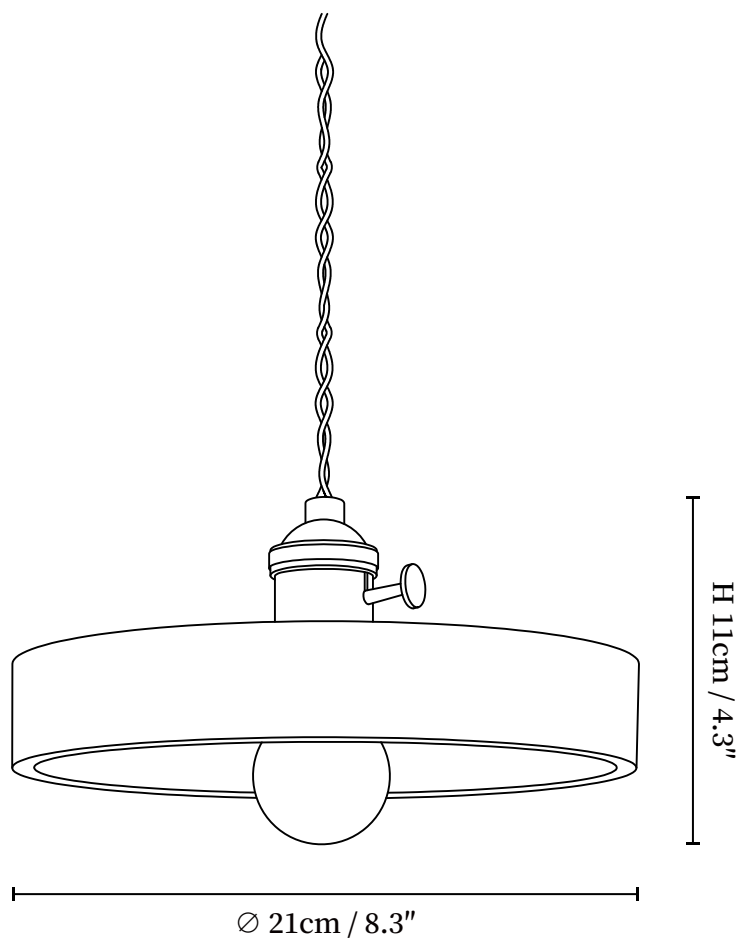

SPECIFICATION SHEET

SPECIFICATION DETAILS

*For custom options, consult factory for details

Fixture Dimensions	D 8.3" x H 4.3" (Model E)
Light source	E26 or E27 (bulb not included)
Wattage	MAX 40W incandescent bulb or LED equivalent.
Voltage	AC 110-240V
Mounting	Hardwired.
Dimming	Compatible with dimmable bulbs (bulb not included)
Control method	Compatible with common wall switches (not included)
Finishes	Gold.
Shade Details	Yellow Travertine.
Material	Travertine, Metal.
Wire Length	The standard length of the suspended wire is 59 "(150 cm) and the length is adjustable.