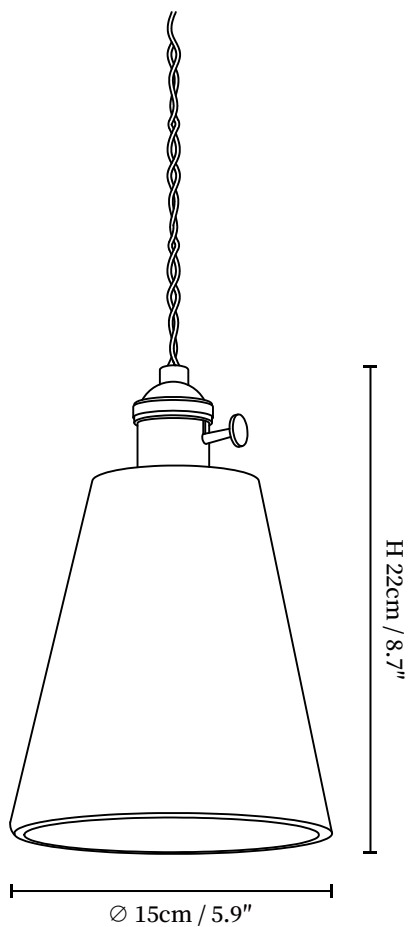

SPECIFICATION SHEET

SPECIFICATION DETAILS

*For custom options, consult factory for details

Fixture Dimensions	D 5.9" x H 8.7" (Model D)
Light source	E26 or E27 (bulb not included)
Wattage	MAX 40W incandescent bulb or LED equivalent.
Voltage	AC 110-240V
Mounting	Hardwired.
Dimming	Compatible with dimmable bulbs (bulb not included)
Control method	Compatible with common wall switches (not included)
Finishes	Gold.
Shade Details	Yellow Travertine.
Material	Travertine, Metal.
Wire Length	The standard length of the suspended wire is 59 "(150 cm) and the length is adjustable.