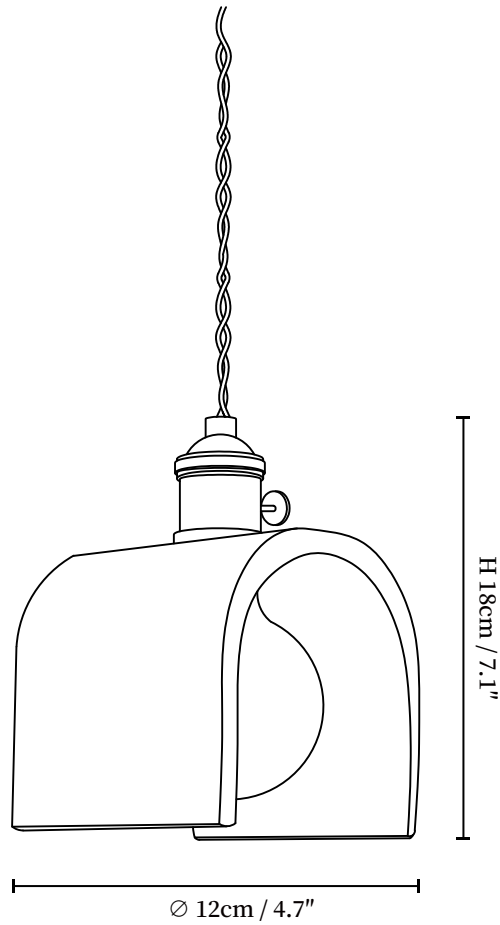

## SPECIFICATION DETAILS

\*For custom options, consult factory for details

<b>Fixture Dimensions</b>	D 4.7" x H 5.1" (Model A)
<b>Light source</b>	E26 or E27 (bulb not included)
<b>Wattage</b>	MAX 40W incandescent bulb or LED equivalent.
<b>Voltage</b>	AC 110-240V
<b>Mounting</b>	Hardwired.
<b>Dimming</b>	Compatible with dimmable bulbs (bulb not included)
<b>Control method</b>	Compatible with common wall switches(not included)
<b>Finishes</b>	Gold.
<b>Shade Details</b>	Yellow Travertine.
<b>Material</b>	Travertine, Metal.
<b>Wire Length</b>	The standard length of the suspended wire is 59 "(150 cm) and the length is adjustable.

## SPECIFICATION DETAILS

\*For custom options, consult factory for details

<b>Fixture Dimensions</b>	D 4.7" x H 7.1" (Model B)
<b>Light source</b>	E26 or E27 (bulb not included)
<b>Wattage</b>	MAX 40W incandescent bulb or LED equivalent.
<b>Voltage</b>	AC 110-240V
<b>Mounting</b>	Hardwired.
<b>Dimming</b>	Compatible with dimmable bulbs (bulb not included)
<b>Control method</b>	Compatible with common wall switches (not included)
<b>Finishes</b>	Gold.
<b>Shade Details</b>	Yellow Travertine.
<b>Material</b>	Travertine, Metal.
<b>Wire Length</b>	The standard length of the suspended wire is 59" (150 cm) and the length is adjustable.

## SPECIFICATION DETAILS

\*For custom options, consult factory for details

---

<b>Fixture Dimensions</b>	D 5.9" x H 5.9" (Model C)
<b>Light source</b>	E26 or E27 (bulb not included)
<b>Wattage</b>	MAX 40W incandescent bulb or LED equivalent.
<b>Voltage</b>	AC 110-240V
<b>Mounting</b>	Hardwired.
<b>Dimming</b>	Compatible with dimmable bulbs (bulb not included)
<b>Control method</b>	Compatible with common wall switches (not included)
<b>Finishes</b>	Gold.
<b>Shade Details</b>	Yellow Travertine.
<b>Material</b>	Travertine, Metal.
<b>Wire Length</b>	The standard length of the suspended wire is 59 "(150 cm) and the length is adjustable.