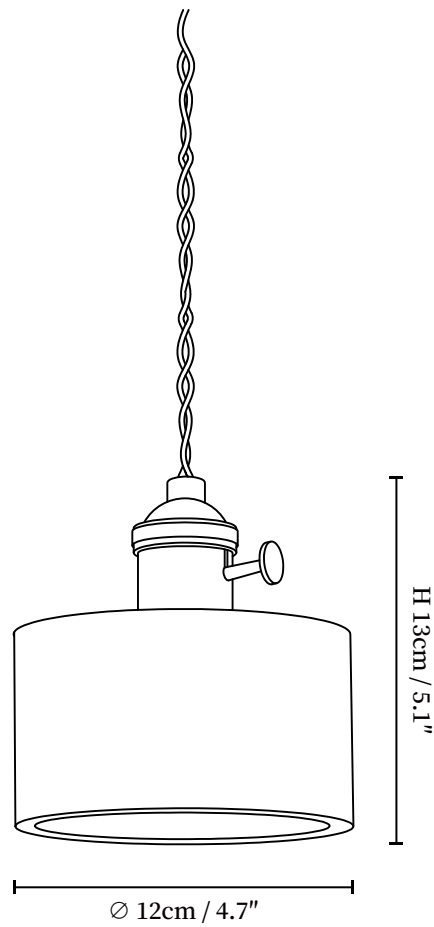

## SPECIFICATION DETAILS

\*For custom options, consult factory for details

<b>Fixture Dimensions</b>	D 4.7" x H 5.1" (Model A)
<b>Light source</b>	E26 or E27 (bulb not included)
<b>Wattage</b>	MAX 40W incandescent bulb or LED equivalent.
<b>Voltage</b>	AC 110-240V
<b>Mounting</b>	Hardwired.
<b>Dimming</b>	Compatible with dimmable bulbs (bulb not included)
<b>Control method</b>	Compatible with common wall switches(not included)
<b>Finishes</b>	Gold.
<b>Shade Details</b>	Yellow Travertine.
<b>Material</b>	Travertine, Metal.
<b>Wire Length</b>	The standard length of the suspended wire is 59 "(150 cm) and the length is adjustable.

## SPECIFICATION DETAILS

\*For custom options, consult factory for details

<b>Fixture Dimensions</b>	D 4.7" x H 7.1" (Model B)
<b>Light source</b>	E26 or E27 (bulb not included)
<b>Wattage</b>	MAX 40W incandescent bulb or LED equivalent.
<b>Voltage</b>	AC 110-240V
<b>Mounting</b>	Hardwired.
<b>Dimming</b>	Compatible with dimmable bulbs (bulb not included)
<b>Control method</b>	Compatible with common wall switches (not included)
<b>Finishes</b>	Gold.
<b>Shade Details</b>	Yellow Travertine.
<b>Material</b>	Travertine, Metal.
<b>Wire Length</b>	The standard length of the suspended wire is 59" (150 cm) and the length is adjustable.

## SPECIFICATION DETAILS

\*For custom options, consult factory for details

---

<b>Fixture Dimensions</b>	D 5.9" x H 5.9" (Model C)
<b>Light source</b>	E26 or E27 (bulb not included)
<b>Wattage</b>	MAX 40W incandescent bulb or LED equivalent.
<b>Voltage</b>	AC 110-240V
<b>Mounting</b>	Hardwired.
<b>Dimming</b>	Compatible with dimmable bulbs (bulb not included)
<b>Control method</b>	Compatible with common wall switches (not included)
<b>Finishes</b>	Gold.
<b>Shade Details</b>	Yellow Travertine.
<b>Material</b>	Travertine, Metal.
<b>Wire Length</b>	The standard length of the suspended wire is 59 "(150 cm) and the length is adjustable.