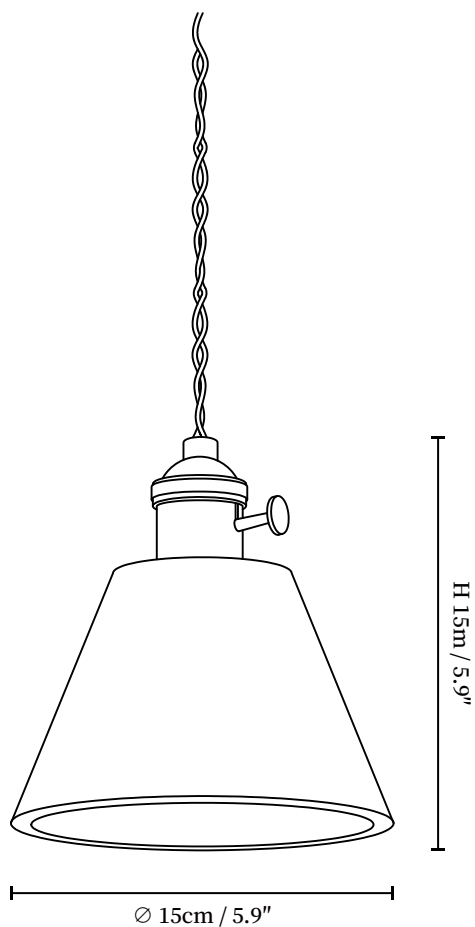

## SPECIFICATION DETAILS

\*For custom options, consult factory for details

<b>Fixture Dimensions</b>	D 4.7" x H 5.1" (Model A)
<b>Light source</b>	E26 or E27 (bulb not included)
<b>Wattage</b>	MAX 40W incandescent bulb or LED equivalent.
<b>Voltage</b>	AC 110-240V
<b>Mounting</b>	Hardwired.
<b>Dimming</b>	Compatible with dimmable bulbs (bulb not included)
<b>Control method</b>	Compatible with common wall switches(not included)
<b>Finishes</b>	Gold.
<b>Shade Details</b>	Yellow Travertine.
<b>Material</b>	Travertine, Metal.
<b>Wire Length</b>	The standard length of the suspended wire is 59 "(150 cm) and the length is adjustable.

## SPECIFICATION DETAILS

\*For custom options, consult factory for details

<b>Fixture Dimensions</b>	D 4.7" x H 7.1" (Model B)
<b>Light source</b>	E26 or E27 (bulb not included)
<b>Wattage</b>	MAX 40W incandescent bulb or LED equivalent.
<b>Voltage</b>	AC 110-240V
<b>Mounting</b>	Hardwired.
<b>Dimming</b>	Compatible with dimmable bulbs (bulb not included)
<b>Control method</b>	Compatible with common wall switches (not included)
<b>Finishes</b>	Gold.
<b>Shade Details</b>	Yellow Travertine.
<b>Material</b>	Travertine, Metal.
<b>Wire Length</b>	The standard length of the suspended wire is 59" (150 cm) and the length is adjustable.

## SPECIFICATION DETAILS

\*For custom options, consult factory for details

---

<b>Fixture Dimensions</b>	D 5.9" x H 5.9" (Model C)
<b>Light source</b>	E26 or E27 (bulb not included)
<b>Wattage</b>	MAX 40W incandescent bulb or LED equivalent.
<b>Voltage</b>	AC 110-240V
<b>Mounting</b>	Hardwired.
<b>Dimming</b>	Compatible with dimmable bulbs (bulb not included)
<b>Control method</b>	Compatible with common wall switches (not included)
<b>Finishes</b>	Gold.
<b>Shade Details</b>	Yellow Travertine.
<b>Material</b>	Travertine, Metal.
<b>Wire Length</b>	The standard length of the suspended wire is 59 "(150 cm) and the length is adjustable.