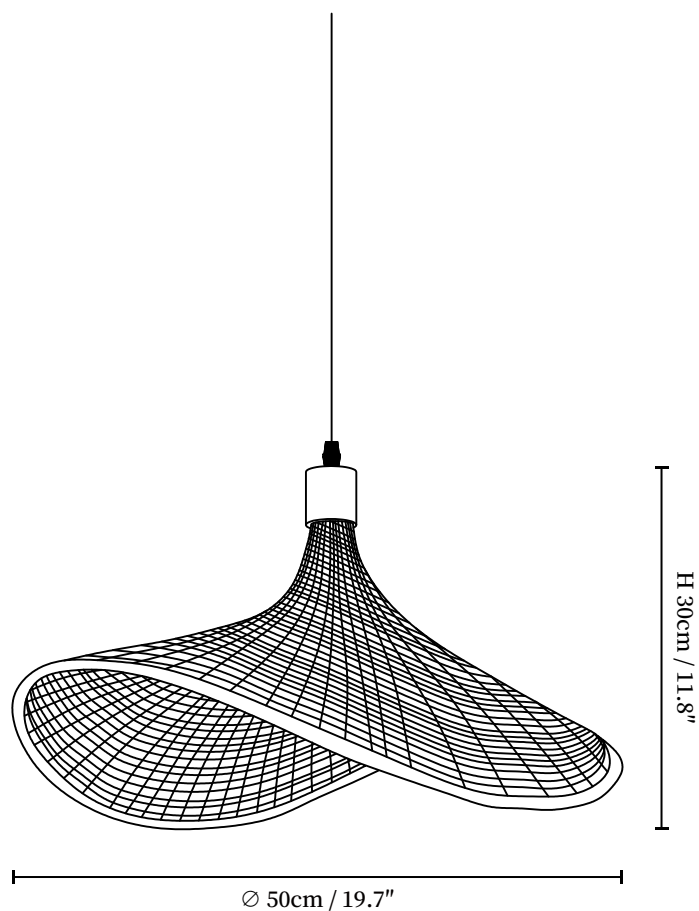

SPECIFICATION SHEET

SPECIFICATION DETAILS

*For custom options, consult factory for details

Fixture Dimensions	D 13.7" x H 11.8", D 15.8" x H 11.8", D 19.6" x H 11.8"
Light source	E26 or E27 (bulb not included)
Wattage	MAX 40W incandescent bulb or LED equivalent.
Voltage	AC 110-240V
Mounting	Hardwired.
Dimming	Compatible with dimmable bulbs (bulb not included)
Control method	Compatible with common wall switches(not included)
Finishes	Natural rattan.
Shade Details	Natural rattan.
Material	Metal, Natural rattan.
Wire Length	The standard length of the suspended wire is 59 "(150 cm) and the length is adjustable.