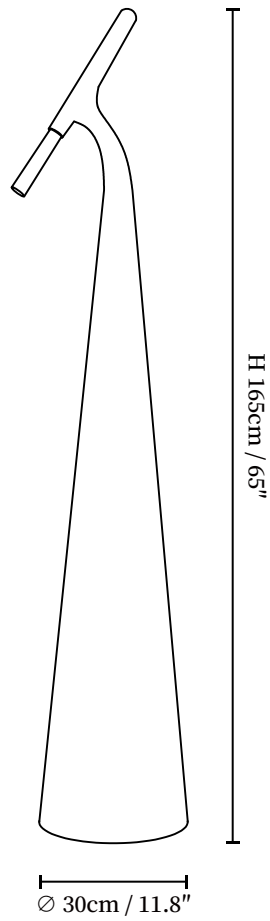

SPECIFICATION SHEET

SPECIFICATION DETAILS

*For custom options, consult factory for details

Fixture Dimensions	D 11.8" x H 65"
Light source	Integrated LED
Wattage	~5W
Voltage	AC 110-240V
Dimming	Not supported
CRI(Ra)	90+CRI
LED Rated Life	30000 hours
Control method	In line ON / OFF switch.
Color Temperature	Warm Light (3000K), Neutral Light (4000K), Cool Light (6000K)
Finishes	Brown.
Shade Details	White.
Material	Resin, Acrylic.
Cord Length	Supplied with switched plug cord, length ~59.1" (150cm).