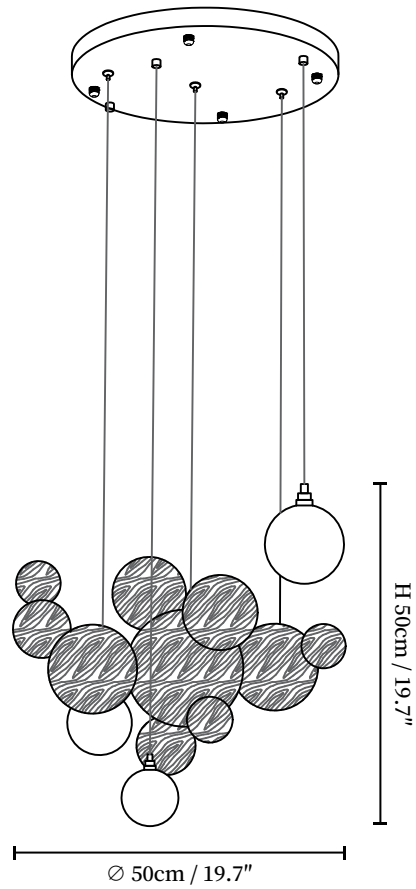

# SPECIFICATION SHEET

---

## SPECIFICATION DETAILS

\*For custom options, consult factory for details

<b>Fixture Dimensions</b>	D 19.7" x H 19.7"
<b>Light source</b>	Integrated LED
<b>Wattage</b>	~ 5W
<b>Voltage</b>	AC 110-240V
<b>Dimming</b>	Not supported
<b>CRI(Ra)</b>	90+ CRI
<b>Mounting</b>	Hardwired.
<b>LED Rated Life</b>	30000 hours
<b>Color Temperature</b>	Warm Light (3000K), Neutral Light (4000K), Cool Light (6000K)
<b>Control method</b>	Compatible with common wall switches (not included)
<b>Finishes</b>	Wood Color, Walnut Color.
<b>Shadow Details</b>	White.
<b>Material</b>	Metal, Wood, Acrylic.
<b>Wire Length</b>	The standard length of the cord is 59" (150 cm), the length is adjustable.