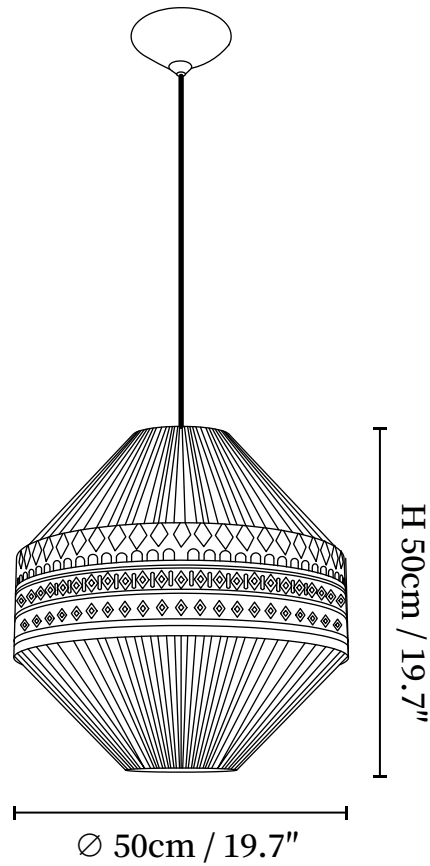

SPECIFICATION SHEET

SPECIFICATION DETAILS

*For custom options, consult factory for details

Fixture Dimensions	D 17.7" x H 22.8", D 21.7" x H 27.6"
Light source	E26 or E27 (bulb not included)
Wattage	MAX 40W incandescent bulb or LED equivalent.
Voltage	AC 110-240V
Mounting	Hardwired.
Dimming	Compatible with dimmable bulbs (bulb not included)
Control method	Compatible with common wall switches(not included)
Finishes	Beige.
Shade Details	Blue, Orange.
Material	Metal, Linen rope, Fabric.
Hanging Length	Chain lengths range between 19.7", the length can be specified according to needs

SPECIFICATION SHEET

SPECIFICATION DETAILS

*For custom options, consult factory for details

Fixture Dimensions	D 8.7" x H 12.6", D 11.8" x H 15.7"
Light source	E26 or E27 (bulb not included)
Wattage	MAX 40W incandescent bulb or LED equivalent.
Voltage	AC 110-240V
Mounting	Hardwired.
Dimming	Compatible with dimmable bulbs (bulb not included)
Control method	Compatible with common wall switches (not included)
Finishes	Beige.
Shade Details	Blue, Orange.
Material	Metal, Linen rope, Fabric.
Wire Length	The standard length of the suspended wire is 59 "(150 cm) and the length is adjustable.

SPECIFICATION SHEET

SPECIFICATION DETAILS

*For custom options, consult factory for details

Fixture Dimensions	D 15.7" x H 15.7", D 19.7" x H 19.7"
Light source	E26 or E27 (bulb not included)
Wattage	MAX 40W incandescent bulb or LED equivalent.
Voltage	AC 110-240V
Mounting	Hardwired.
Dimming	Compatible with dimmable bulbs (bulb not included)
Control method	Compatible with common wall switches (not included)
Finishes	Beige.
Shade Details	Blue, Orange.
Material	Metal, Linen rope, Fabric.
Wire Length	The standard length of the suspended wire is 59 "(150 cm) and the length is adjustable.