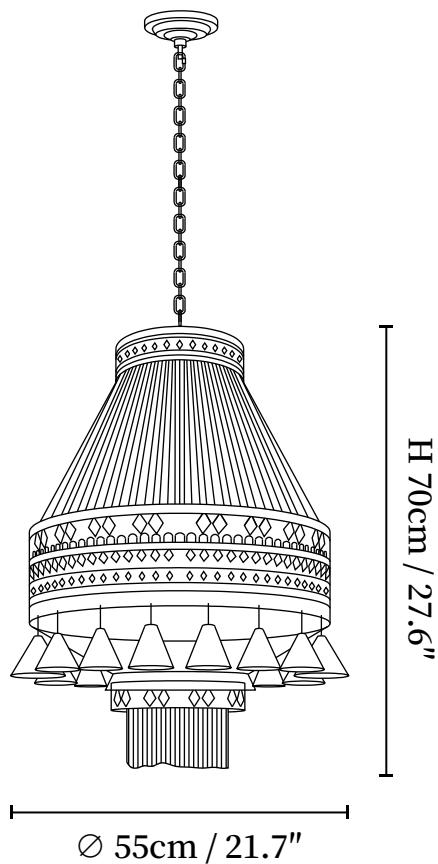

SPECIFICATION SHEET

SPECIFICATION DETAILS

*For custom options, consult factory for details

Fixture Dimensions	D 17.7" x H 22.8", D 21.7" x H 27.6"
Light source	E26 or E27 (bulb not included)
Wattage	MAX 40W incandescent bulb or LED equivalent.
Voltage	AC 110-240V
Mounting	Hardwired.
Dimming	Compatible with dimmable bulbs (bulb not included)
Control method	Compatible with common wall switches(not included)
Finishes	Beige.
Shade Details	Blue, Orange.
Material	Metal, Linen rope, Fabric.
Hanging Length	Chain lengths range between 19.7", the length can be specified according to needs

SPECIFICATION SHEET

SPECIFICATION DETAILS

*For custom options, consult factory for details

Fixture Dimensions	D 8.7" x H 12.6", D 11.8" x H 15.7"
Light source	E26 or E27 (bulb not included)
Wattage	MAX 40W incandescent bulb or LED equivalent.
Voltage	AC 110-240V
Mounting	Hardwired.
Dimming	Compatible with dimmable bulbs (bulb not included)
Control method	Compatible with common wall switches (not included)
Finishes	Beige.
Shade Details	Blue, Orange.
Material	Metal, Linen rope, Fabric.
Wire Length	The standard length of the suspended wire is 59 "(150 cm) and the length is adjustable.

SPECIFICATION SHEET

SPECIFICATION DETAILS

*For custom options, consult factory for details

Fixture Dimensions	D 15.7" x H 15.7", D 19.7" x H 19.7"
Light source	E26 or E27 (bulb not included)
Wattage	MAX 40W incandescent bulb or LED equivalent.
Voltage	AC 110-240V
Mounting	Hardwired.
Dimming	Compatible with dimmable bulbs (bulb not included)
Control method	Compatible with common wall switches (not included)
Finishes	Beige.
Shade Details	Blue, Orange.
Material	Metal, Linen rope, Fabric.
Wire Length	The standard length of the suspended wire is 59 "(150 cm) and the length is adjustable.