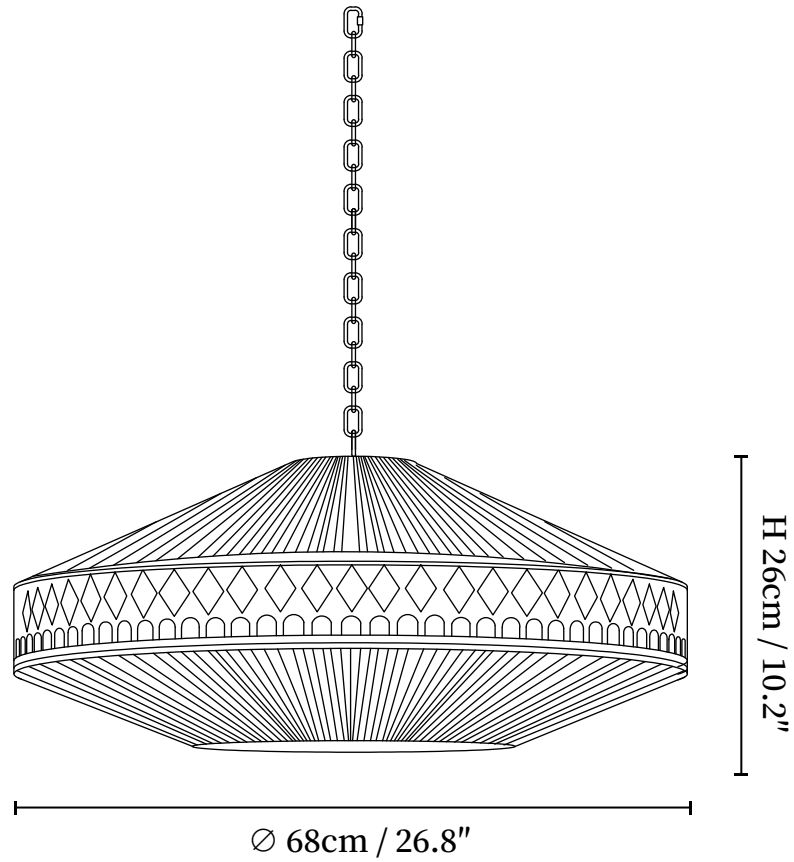

SPECIFICATION SHEET

SPECIFICATION DETAILS

*For custom options, consult factory for details

Fixture Dimensions	D 19.7" x H 7.9"
Light source	E26 or E27 (bulb not included)
Wattage	MAX 40W incandescent bulb or LED equivalent.
Voltage	AC 110-240V
Mounting	Hardwired.
Dimming	Compatible with dimmable bulbs (bulb not included)
Control method	Compatible with common wall switches (not included)
Finishes	Beige.
Shade Details	Blue, Orange.
Material	Metal, Linen rope, Fabric.
Hanging Length	Chain lengths range between 19.7", the length can be specified according to needs