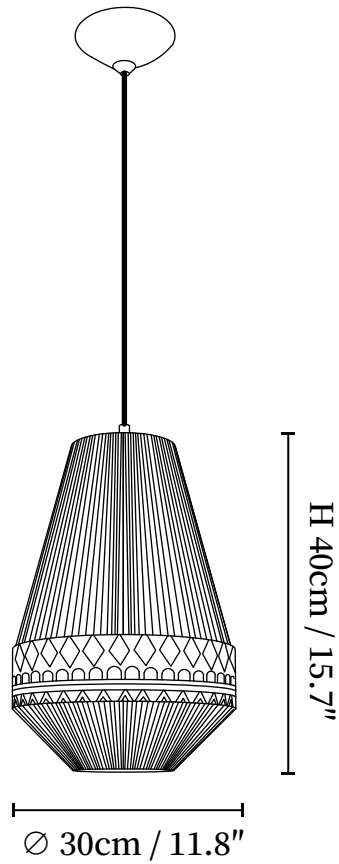

SPECIFICATION SHEET

SPECIFICATION DETAILS

*For custom options, consult factory for details

Fixture Dimensions	D 17.7" x H 22.8", D 21.7" x H 27.6"
Light source	E26 or E27 (bulb not included)
Wattage	MAX 40W incandescent bulb or LED equivalent.
Voltage	AC 110-240V
Mounting	Hardwired.
Dimming	Compatible with dimmable bulbs (bulb not included)
Control method	Compatible with common wall switches(not included)
Finishes	Beige.
Shade Details	Blue, Orange.
Material	Metal, Linen rope, Fabric.
Hanging Length	Chain lengths range between 19.7", the length can be specified according to needs

SPECIFICATION SHEET

SPECIFICATION DETAILS

*For custom options, consult factory for details

Fixture Dimensions	D 8.7" x H 12.6", D 11.8" x H 15.7"
Light source	E26 or E27 (bulb not included)
Wattage	MAX 40W incandescent bulb or LED equivalent.
Voltage	AC 110-240V
Mounting	Hardwired.
Dimming	Compatible with dimmable bulbs (bulb not included)
Control method	Compatible with common wall switches (not included)
Finishes	Beige.
Shade Details	Blue, Orange.
Material	Metal, Linen rope, Fabric.
Wire Length	The standard length of the suspended wire is 59 "(150 cm) and the length is adjustable.

SPECIFICATION SHEET

SPECIFICATION DETAILS

*For custom options, consult factory for details

Fixture Dimensions	D 15.7" x H 15.7", D 19.7" x H 19.7"
Light source	E26 or E27 (bulb not included)
Wattage	MAX 40W incandescent bulb or LED equivalent.
Voltage	AC 110-240V
Mounting	Hardwired.
Dimming	Compatible with dimmable bulbs (bulb not included)
Control method	Compatible with common wall switches (not included)
Finishes	Beige.
Shade Details	Blue, Orange.
Material	Metal, Linen rope, Fabric.
Wire Length	The standard length of the suspended wire is 59 "(150 cm) and the length is adjustable.