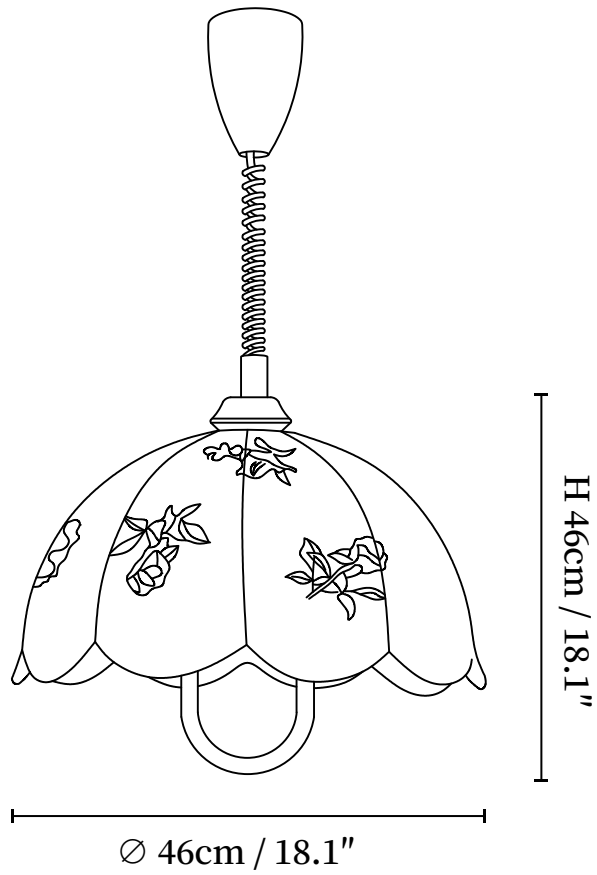

SPECIFICATION SHEET

SPECIFICATION DETAILS

*For custom options, consult factory for details

Fixture Dimensions	D 18.1" x H 18.1"
Light source	E26 or E27 (bulb not included)
Wattage	MAX 40W incandescent bulb or LED equivalent.
Voltage	AC 110-240V
Mounting	Hardwired.
Dimming	Compatible with dimmable bulbs (bulb not included)
Control method	Compatible with common wall switches (not included)
Finishes	Walnut color, Black.
Shade Details	White.
Material	Metal, Fabric, Wood.
Wire Length	The standard length of the cord is 59" (150 cm), the length is adjustable.