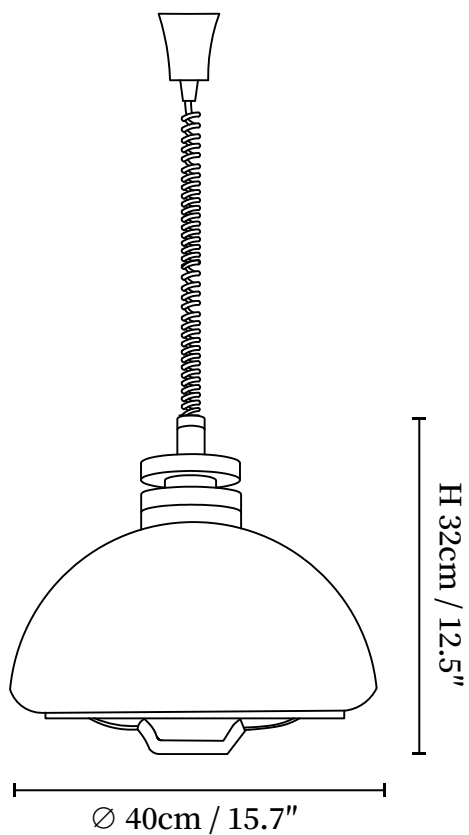

## SPECIFICATION DETAILS

\*For custom options, consult factory for details

<b>Fixture Dimensions</b>	D 15.7" x H 12.5"
<b>Light source</b>	E26 or E27 (bulb not included)
<b>Wattage</b>	MAX 40W incandescent bulb or LED equivalent.
<b>Voltage</b>	AC 110-240V
<b>Mounting</b>	Hardwired.
<b>Dimming</b>	Compatible with dimmable bulbs (bulb not included)
<b>Control method</b>	Compatible with common wall switches (not included)
<b>Finishes</b>	Dark walnut, Black.
<b>Shade Details</b>	Beige.
<b>Material</b>	Glass, Metal, Wood.
<b>Wire Length</b>	The standard length of the cord is 59" (150 cm), the length is adjustable.