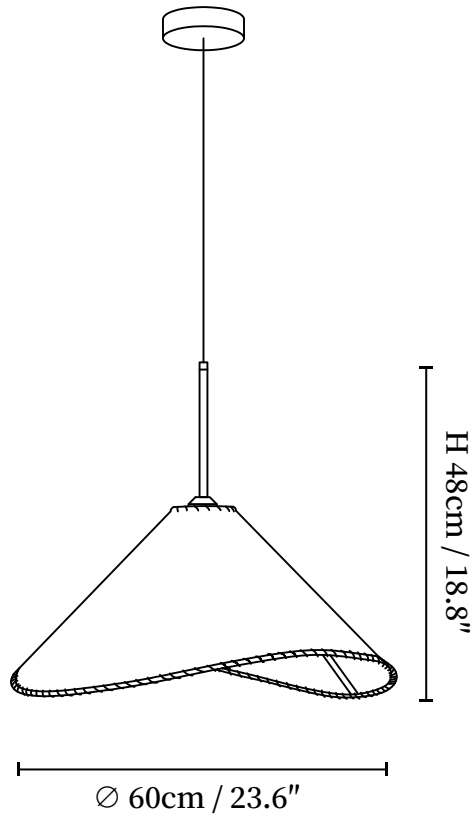

SPECIFICATION SHEET

SPECIFICATION DETAILS

*For custom options, consult factory for details

Fixture Dimensions	D 15.7" x H 10.2", D 19.6" x H 11.8", D 23.6" x H 18.8"
Light source	E26 or E27 (bulb not included)
Wattage	MAX 40W incandescent bulb or LED equivalent.
Voltage	AC 110-240V
Mounting	Hardwired.
Dimming	Compatible with dimmable bulbs (bulb not included)
Control method	Compatible with common wall switches(not included)
Finishes	White.
Shade Details	White.
Material	Metal, Fabric.
Wire Length	The standard length of the suspended wire is 59 "(150 cm) and the length is adjustable.