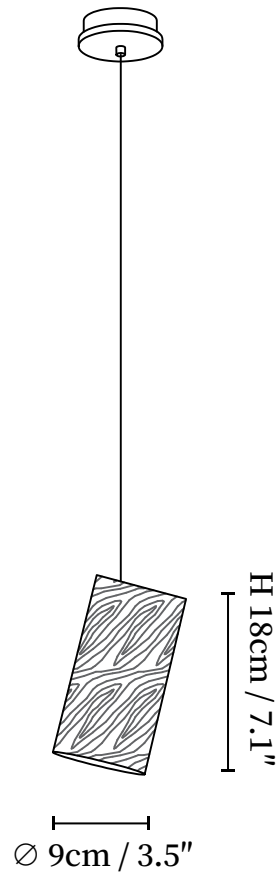

SPECIFICATION SHEET

SPECIFICATION DETAILS

*For custom options, consult factory for details

Fixture Dimensions	D 7.1" x H 7.3"
Light source	Integrated LED
Wattage	Total power ~5 watts
Voltage	AC 110-240V
Dimming	Not supported
CRI(Ra)	90+CRI
Mounting	Hardwired.
LED Rated Life	50000 hours
Color Temperature	Warm Light (3000K), Neutral Light (4000K), Cool Light (6000K)
Control method	Compatible with common wall switches(not included)
Finishes	Wood Color, Walnut Color, Black.
Shade Details	Wood Color, Walnut Color, Black.
Material	Metal, Wood.
Wire Length	The standard length of the cord is 59" (150 cm), the length is adjustable.

SPECIFICATION SHEET

SPECIFICATION DETAILS

*For custom options, consult factory for details

Fixture Dimensions	D 3.5" x H 7.1"
Light source	Integrated LED
Wattage	Total power ~5 watts
Voltage	AC 110-240V
Dimming	Not supported
CRI(Ra)	90+CRI
Mounting	Hardwired.
LED Rated Life	50000 hours
Color Temperature	Warm Light (3000K), Neutral Light (4000K), Cool Light (6000K)
Control method	Compatible with common wall switches(not included)
Finishes	Wood Color, Walnut Color, Black.
Shade Details	Wood Color, Walnut Color, Black.
Material	Metal, Wood.
Wire Length	The standard length of the cord is 59" (150 cm), the length is adjustable.