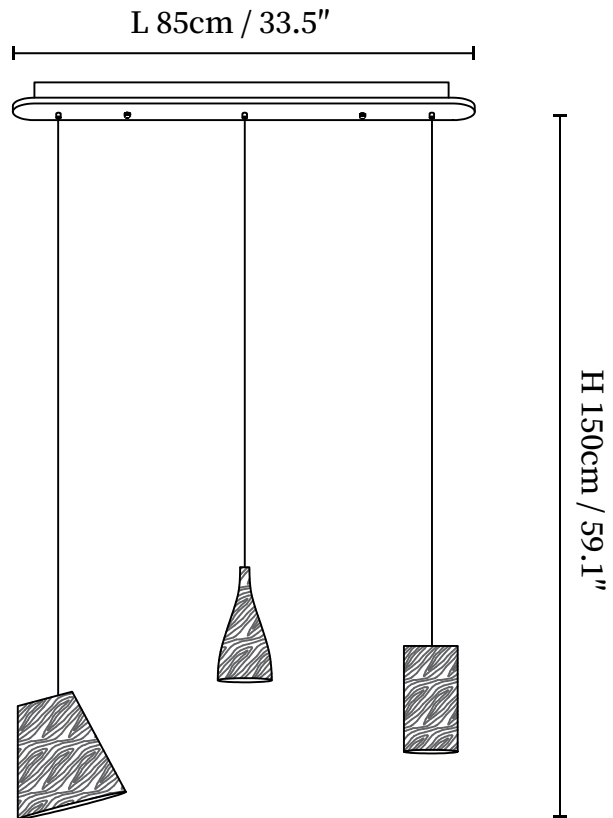

SPECIFICATION SHEET

SPECIFICATION DETAILS

*For custom options, consult factory for details

Fixture Dimensions	L 20.9" x H 59.1" (Long canopy 2 Heads)
Light source	Integrated LED
Wattage	Total power ~5 watts
Voltage	AC 110-240V
Dimming	Not supported
CRI(Ra)	90+CRI
Mounting	Hardwired.
LED Rated Life	50000 hours
Color Temperature	Warm Light (3000K), Neutral Light (4000K), Cool Light (6000K)
Control method	Compatible with common wall switches(not included)
Finishes	Wood Color, Walnut Color, Black.
Shade Details	Wood Color, Walnut Color, Black.
Material	Metal, Wood.
Wire Length	The standard length of the cord is 59" (150 cm), the length is adjustable.

SPECIFICATION SHEET

SPECIFICATION DETAILS

*For custom options, consult factory for details

Fixture Dimensions	D 15" x H 59.1" (Round canopy 3 Heads)
Light source	Integrated LED
Wattage	Total power ~5 watts
Voltage	AC 110-240V
Dimming	Not supported
CRI(Ra)	90+CRI
Mounting	Hardwired.
LED Rated Life	50000 hours
Color Temperature	Warm Light (3000K), Neutral Light (4000K), Cool Light (6000K)
Control method	Compatible with common wall switches(not included)
Finishes	Wood Color, Walnut Color, Black.
Shade Details	Wood Color, Walnut Color, Black.
Material	Metal, Wood.
Wire Length	The standard length of the cord is 59" (150 cm), the length is adjustable.

SPECIFICATION SHEET

SPECIFICATION DETAILS

*For custom options, consult factory for details

Fixture Dimensions	D 33.5" x H 59.1" (Long canopy 3 Heads)
Light source	Integrated LED
Wattage	Total power ~5 watts
Voltage	AC 110-240V
Dimming	Not supported
CRI(Ra)	90+CRI
Mounting	Hardwired.
LED Rated Life	50000 hours
Color Temperature	Warm Light (3000K), Neutral Light (4000K), Cool Light (6000K)
Control method	Compatible with common wall switches(not included)
Finishes	Wood Color, Walnut Color, Black.
Shade Details	Wood Color, Walnut Color, Black.
Material	Metal, Wood.
Wire Length	The standard length of the cord is 59" (150 cm), the length is adjustable.