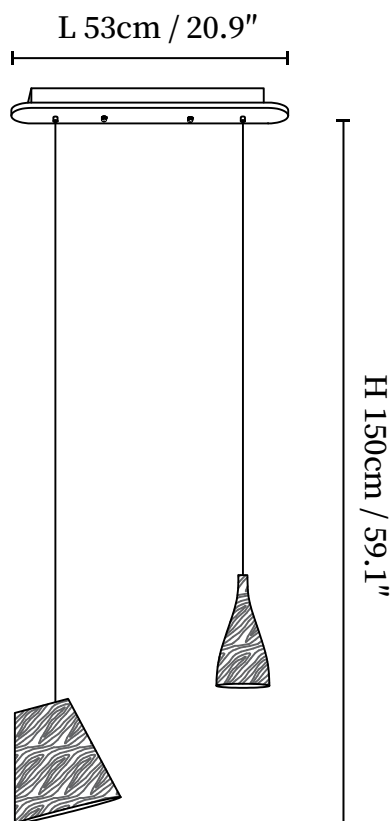

SPECIFICATION SHEET

SPECIFICATION DETAILS

*For custom options, consult factory for details

Fixture Dimensions	D 3.5" x H 7.1"
Light source	Integrated LED
Wattage	Total power ~5 watts
Voltage	AC 110-240V
Dimming	Not supported
CRI(Ra)	90+CRI
Mounting	Hardwired.
LED Rated Life	50000 hours
Color Temperature	Warm Light (3000K), Neutral Light (4000K), Cool Light (6000K)
Control method	Compatible with common wall switches(not included)
Finishes	Wood Color, Walnut Color, Black.
Shade Details	Wood Color, Walnut Color, Black.
Material	Metal, Wood.
Wire Length	The standard length of the cord is 59" (150 cm), the length is adjustable.

SPECIFICATION SHEET

SPECIFICATION DETAILS

*For custom options, consult factory for details

Fixture Dimensions	D 3.5" x H 7.1"
Light source	Integrated LED
Wattage	Total power ~5 watts
Voltage	AC 110-240V
Dimming	Not supported
CRI(Ra)	90+CRI
Mounting	Hardwired.
LED Rated Life	50000 hours
Color Temperature	Warm Light (3000K), Neutral Light (4000K), Cool Light (6000K)
Control method	Compatible with common wall switches (not included)
Finishes	Wood Color, Walnut Color, Black.
Shade Details	Wood Color, Walnut Color, Black.
Material	Metal, Wood.
Wire Length	The standard length of the cord is 59" (150 cm), the length is adjustable.

SPECIFICATION SHEET

SPECIFICATION DETAILS

*For custom options, consult factory for details

Fixture Dimensions	L 20.9" x H 59.1" (Long canopy 2 Heads)
Light source	Integrated LED
Wattage	Total power ~5 watts
Voltage	AC 110-240V
Dimming	Not supported
CRI(Ra)	90+CRI
Mounting	Hardwired.
LED Rated Life	50000 hours
Color Temperature	Warm Light (3000K), Neutral Light (4000K), Cool Light (6000K)
Control method	Compatible with common wall switches(not included)
Finishes	Wood Color, Walnut Color, Black.
Shade Details	Wood Color, Walnut Color, Black.
Material	Metal, Wood.
Wire Length	The standard length of the cord is 59" (150 cm), the length is adjustable.