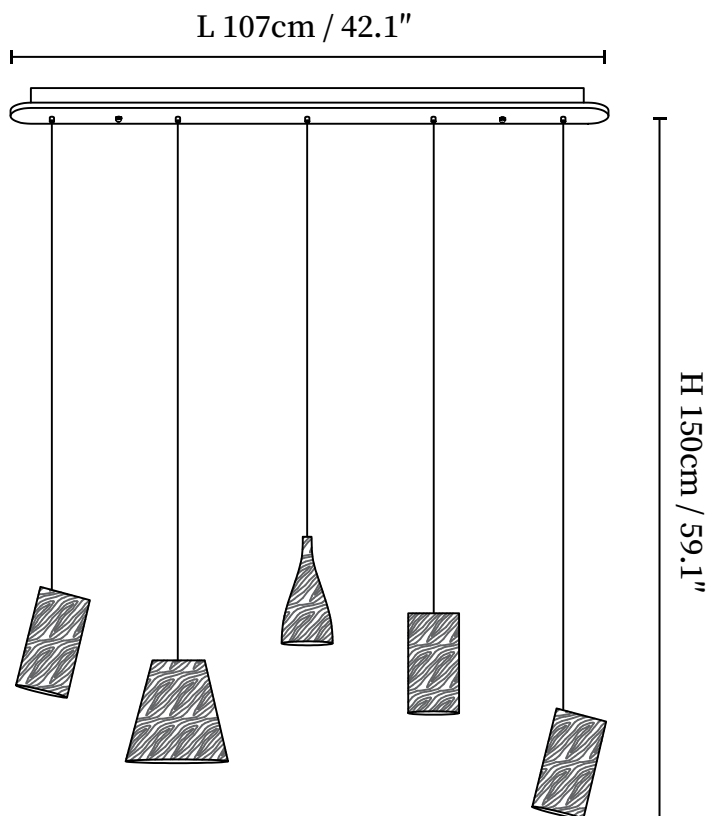

SPECIFICATION SHEET

SPECIFICATION DETAILS

*For custom options, consult factory for details

Fixture Dimensions	D 33.5" x H 59.1" (Long canopy 3 Heads)
Light source	Integrated LED
Wattage	Total power ~5 watts
Voltage	AC 110-240V
Dimming	Not supported
CRI(Ra)	90+CRI
Mounting	Hardwired.
LED Rated Life	50000 hours
Color Temperature	Warm Light (3000K), Neutral Light (4000K), Cool Light (6000K)
Control method	Compatible with common wall switches(not included)
Finishes	Wood Color, Walnut Color, Black.
Shade Details	Wood Color, Walnut Color, Black.
Material	Metal, Wood.
Wire Length	The standard length of the cord is 59" (150 cm), the length is adjustable.

SPECIFICATION SHEET

SPECIFICATION DETAILS

*For custom options, consult factory for details

Fixture Dimensions	D 42.1" x H 59.1" (Long canopy 5 Heads)
Light source	Integrated LED
Wattage	Total power ~5 watts
Voltage	AC 110-240V
Dimming	Not supported
CRI(Ra)	90+CRI
Mounting	Hardwired.
LED Rated Life	50000 hours
Color Temperature	Warm Light (3000K), Neutral Light (4000K), Cool Light (6000K)
Control method	Compatible with common wall switches(not included)
Finishes	Wood Color, Walnut Color, Black.
Shade Details	Wood Color, Walnut Color, Black.
Material	Metal, Wood.
Wire Length	The standard length of the cord is 59" (150 cm), the length is adjustable.

SPECIFICATION SHEET

SPECIFICATION DETAILS

*For custom options, consult factory for details

Fixture Dimensions	D 51.2" x H 59.1" (Long canopy 6 Heads)
Light source	Integrated LED
Wattage	Total power ~5 watts
Voltage	AC 110-240V
Dimming	Not supported
CRI(Ra)	90+CRI
Mounting	Hardwired.
LED Rated Life	50000 hours
Color Temperature	Warm Light (3000K), Neutral Light (4000K), Cool Light (6000K)
Control method	Compatible with common wall switches (not included)
Finishes	Wood Color, Walnut Color, Black.
Shade Details	Wood Color, Walnut Color, Black.
Material	Metal, Wood.
Wire Length	The standard length of the cord is 59" (150 cm), the length is adjustable.