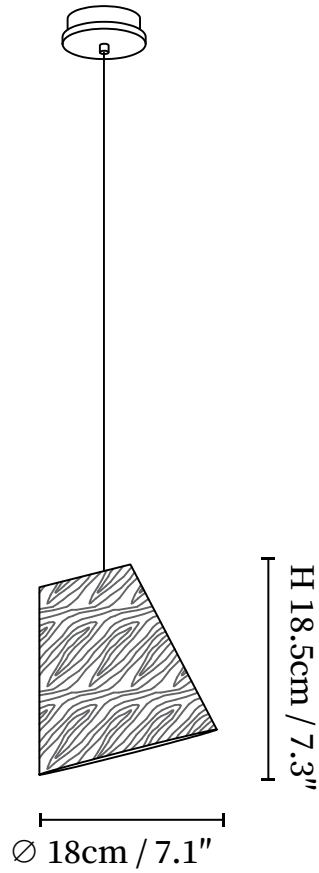

SPECIFICATION SHEET

SPECIFICATION DETAILS

*For custom options, consult factory for details

Fixture Dimensions	D 7.1" x H 7.3"
Light source	Integrated LED
Wattage	Total power ~5 watts
Voltage	AC 110-240V
Dimming	Not supported
CRI(Ra)	90+CRI
Mounting	Hardwired.
LED Rated Life	50000 hours
Color Temperature	Warm Light (3000K), Neutral Light (4000K), Cool Light (6000K)
Control method	Compatible with common wall switches(not included)
Finishes	Wood Color, Walnut Color, Black.
Shade Details	Wood Color, Walnut Color, Black.
Material	Metal, Wood.
Wire Length	The standard length of the cord is 59" (150 cm), the length is adjustable.

SPECIFICATION SHEET

SPECIFICATION DETAILS

*For custom options, consult factory for details

Fixture Dimensions	D 3.5" x H 7.1"
Light source	Integrated LED
Wattage	Total power ~5 watts
Voltage	AC 110-240V
Dimming	Not supported
CRI(Ra)	90+CRI
Mounting	Hardwired.
LED Rated Life	50000 hours
Color Temperature	Warm Light (3000K), Neutral Light (4000K), Cool Light (6000K)
Control method	Compatible with common wall switches(not included)
Finishes	Wood Color, Walnut Color, Black.
Shade Details	Wood Color, Walnut Color, Black.
Material	Metal, Wood.
Wire Length	The standard length of the cord is 59" (150 cm), the length is adjustable.