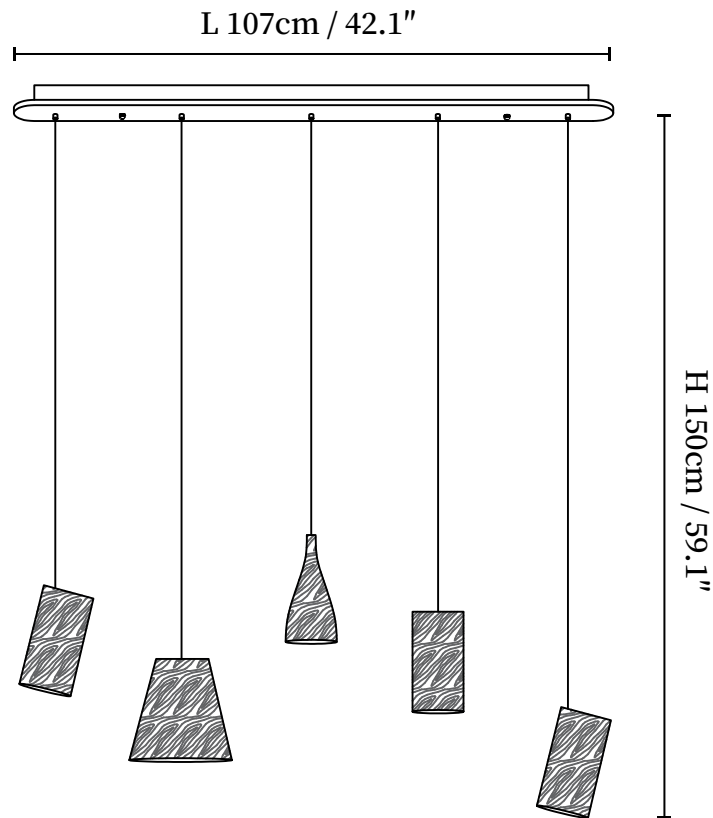

SPECIFICATION SHEET

SPECIFICATION DETAILS

*For custom options, consult factory for details

Fixture Dimensions	D 15" x H 59.1" (Round canopy 3 Heads)
Light source	Integrated LED
Wattage	Total power ~5 watts
Voltage	AC 110-240V
Dimming	Not supported
CRI(Ra)	90+CRI
Mounting	Hardwired.
LED Rated Life	50000 hours
Color Temperature	Warm Light (3000K), Neutral Light (4000K), Cool Light (6000K)
Control method	Compatible with common wall switches(not included)
Finishes	Wood Color, Walnut Color, Black.
Shade Details	Wood Color, Walnut Color, Black.
Material	Metal, Wood.
Wire Length	The standard length of the cord is 59" (150 cm), the length is adjustable.

SPECIFICATION SHEET

SPECIFICATION DETAILS

*For custom options, consult factory for details

Fixture Dimensions	D 33.5" x H 59.1" (Long canopy 3 Heads)
Light source	Integrated LED
Wattage	Total power ~5 watts
Voltage	AC 110-240V
Dimming	Not supported
CRI(Ra)	90+CRI
Mounting	Hardwired.
LED Rated Life	50000 hours
Color Temperature	Warm Light (3000K), Neutral Light (4000K), Cool Light (6000K)
Control method	Compatible with common wall switches(not included)
Finishes	Wood Color, Walnut Color, Black.
Shade Details	Wood Color, Walnut Color, Black.
Material	Metal, Wood.
Wire Length	The standard length of the cord is 59" (150 cm), the length is adjustable.

SPECIFICATION SHEET

SPECIFICATION DETAILS

*For custom options, consult factory for details

Fixture Dimensions	D 42.1" x H 59.1" (Long canopy 5 Heads)
Light source	Integrated LED
Wattage	Total power ~5 watts
Voltage	AC 110-240V
Dimming	Not supported
CRI(Ra)	90+CRI
Mounting	Hardwired.
LED Rated Life	50000 hours
Color Temperature	Warm Light (3000K), Neutral Light (4000K), Cool Light (6000K)
Control method	Compatible with common wall switches(not included)
Finishes	Wood Color, Walnut Color, Black.
Shade Details	Wood Color, Walnut Color, Black.
Material	Metal, Wood.
Wire Length	The standard length of the cord is 59" (150 cm), the length is adjustable.