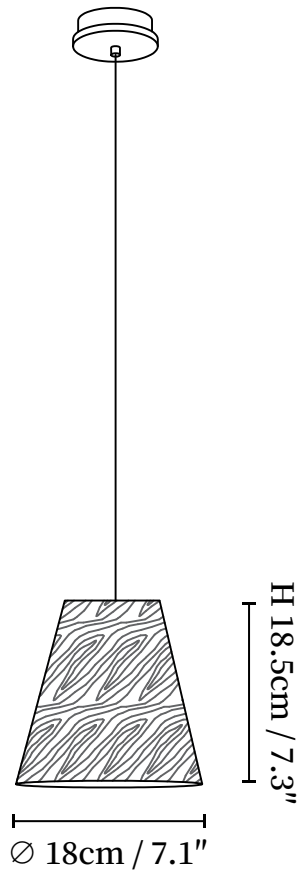

SPECIFICATION SHEET

SPECIFICATION DETAILS

*For custom options, consult factory for details

Fixture Dimensions	D 7.1" x H 7.3"
Light source	Integrated LED
Wattage	Total power ~5 watts
Voltage	AC 110-240V
Dimming	Not supported
CRI(Ra)	90+CRI
Mounting	Hardwired.
LED Rated Life	50000 hours
Color Temperature	Warm Light (3000K), Neutral Light (4000K), Cool Light (6000K)
Control method	Compatible with common wall switches(not included)
Finishes	Wood Color, Walnut Color, Black.
Shade Details	Wood Color, Walnut Color, Black.
Material	Metal, Wood.
Wire Length	The standard length of the cord is 59" (150 cm), the length is adjustable.

SPECIFICATION SHEET

SPECIFICATION DETAILS

*For custom options, consult factory for details

Fixture Dimensions	D 3.5" x H 7.1"
Light source	Integrated LED
Wattage	Total power ~5 watts
Voltage	AC 110-240V
Dimming	Not supported
CRI(Ra)	90+CRI
Mounting	Hardwired.
LED Rated Life	50000 hours
Color Temperature	Warm Light (3000K), Neutral Light (4000K), Cool Light (6000K)
Control method	Compatible with common wall switches(not included)
Finishes	Wood Color, Walnut Color, Black.
Shade Details	Wood Color, Walnut Color, Black.
Material	Metal, Wood.
Wire Length	The standard length of the cord is 59" (150 cm), the length is adjustable.