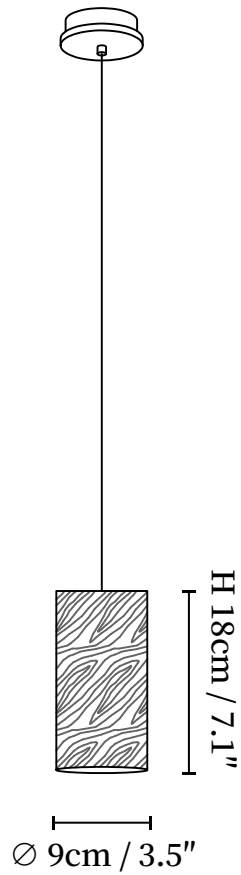

SPECIFICATION SHEET

SPECIFICATION DETAILS

*For custom options, consult factory for details

Fixture Dimensions	D 3.5" x H 7.1"
Light source	Integrated LED
Wattage	Total power ~5 watts
Voltage	AC 110-240V
Dimming	Not supported
CRI(Ra)	90+CRI
Mounting	Hardwired.
LED Rated Life	50000 hours
Color Temperature	Warm Light (3000K), Neutral Light (4000K), Cool Light (6000K)
Control method	Compatible with common wall switches (not included)
Finishes	Wood Color, Walnut Color, Black.
Shade Details	Wood Color, Walnut Color, Black.
Material	Metal, Wood.
Wire Length	The standard length of the cord is 59" (150 cm), the length is adjustable.