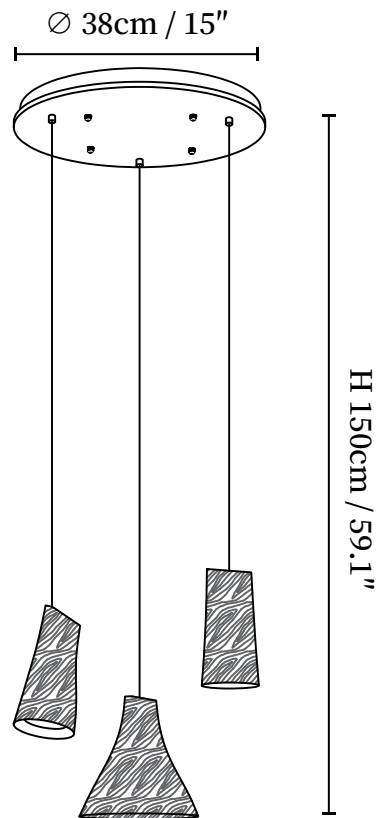

SPECIFICATION SHEET

SPECIFICATION DETAILS

*For custom options, consult factory for details

Fixture Dimensions	D 3.5" x H 7.1"
Light source	Integrated LED
Wattage	Total power ~5 watts
Voltage	AC 110-240V
Dimming	Not supported
CRI(Ra)	90+CRI
Mounting	Hardwired.
LED Rated Life	50000 hours
Color Temperature	Warm Light (3000K), Neutral Light (4000K), Cool Light (6000K)
Control method	Compatible with common wall switches (not included)
Finishes	Wood Color, Walnut Color, Black.
Shade Details	Wood Color, Walnut Color, Black.
Material	Metal, Wood.
Wire Length	The standard length of the cord is 59" (150 cm), the length is adjustable.

SPECIFICATION SHEET

SPECIFICATION DETAILS

*For custom options, consult factory for details

Fixture Dimensions	L 20.9" x H 59.1" (Long canopy 2 Heads)
Light source	Integrated LED
Wattage	Total power ~5 watts
Voltage	AC 110-240V
Dimming	Not supported
CRI(Ra)	90+CRI
Mounting	Hardwired.
LED Rated Life	50000 hours
Color Temperature	Warm Light (3000K), Neutral Light (4000K), Cool Light (6000K)
Control method	Compatible with common wall switches(not included)
Finishes	Wood Color, Walnut Color, Black.
Shade Details	Wood Color, Walnut Color, Black.
Material	Metal, Wood.
Wire Length	The standard length of the cord is 59" (150 cm), the length is adjustable.

SPECIFICATION SHEET

SPECIFICATION DETAILS

*For custom options, consult factory for details

Fixture Dimensions	D 15" x H 59.1" (Round canopy 3 Heads)
Light source	Integrated LED
Wattage	Total power ~5 watts
Voltage	AC 110-240V
Dimming	Not supported
CRI(Ra)	90+CRI
Mounting	Hardwired.
LED Rated Life	50000 hours
Color Temperature	Warm Light (3000K), Neutral Light (4000K), Cool Light (6000K)
Control method	Compatible with common wall switches(not included)
Finishes	Wood Color, Walnut Color, Black.
Shade Details	Wood Color, Walnut Color, Black.
Material	Metal, Wood.
Wire Length	The standard length of the cord is 59" (150 cm), the length is adjustable.