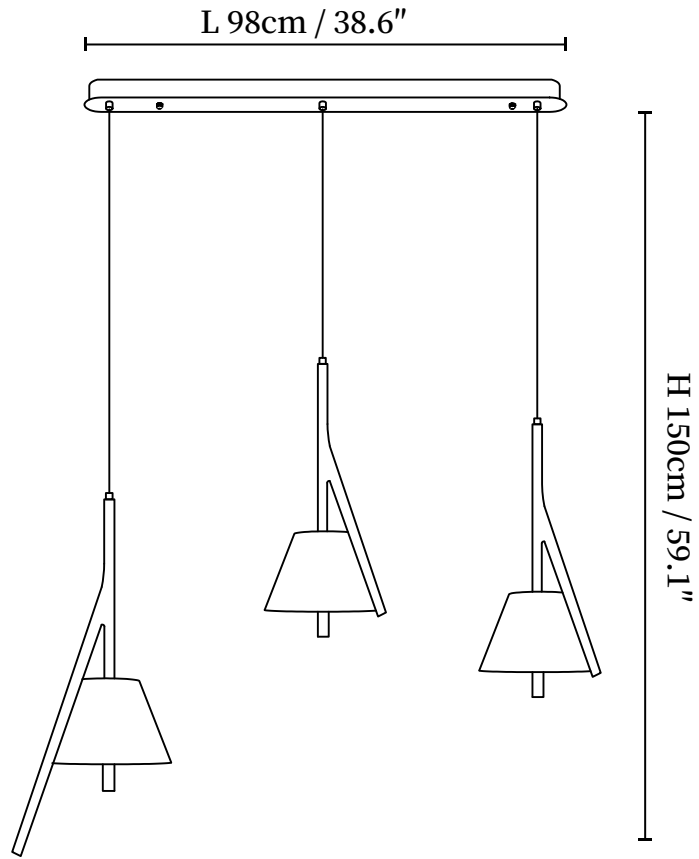

SPECIFICATION SHEET

SPECIFICATION DETAILS

*For custom options, consult factory for details

Fixture Dimensions	L 38.6" x H 59.1" (3 heads Model A+C+C)
Light source	Integrated LED
Wattage	Total power ~5 watts
Voltage	AC 110-240V
Dimming	Not supported
CRI(Ra)	90+CRI
Mounting	Hardwired.
LED Rated Life	50000 hours
Color Temperature	Warm Light (3000K), Neutral Light (4000K), Cool Light (6000K)
Control method	Compatible with common wall switches(not included)
Finishes	Wood Color, Walnut Color.
Shade Details	White, Black.
Material	Metal, Fabric, Wood.
Wire Length	The standard length of the cord is 59" (150 cm), the length is adjustable.