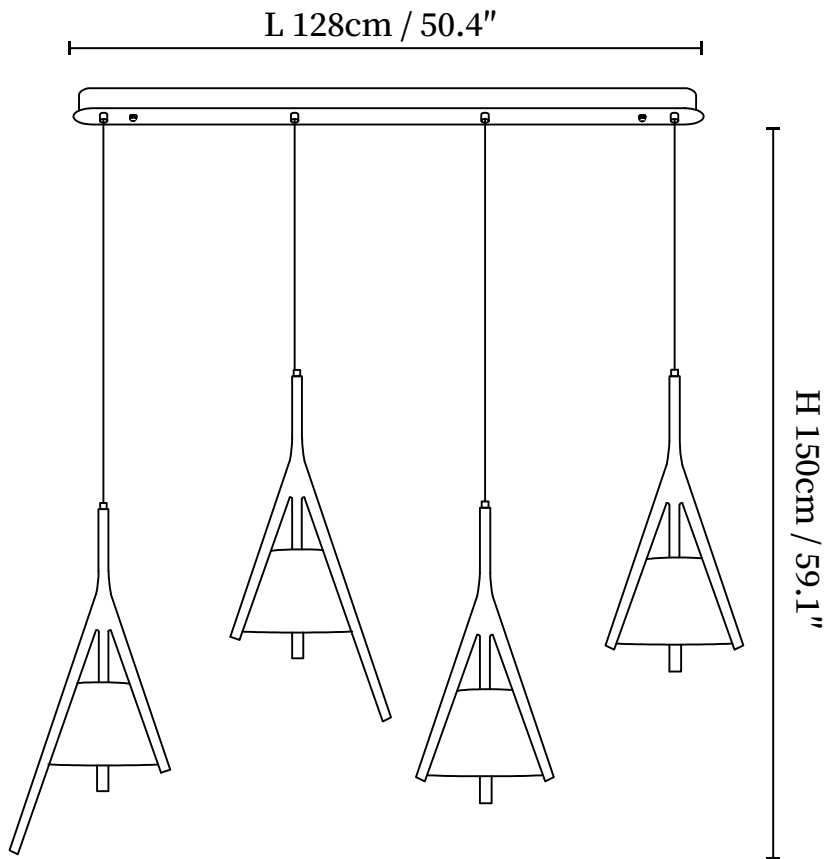

SPECIFICATION SHEET

SPECIFICATION DETAILS

*For custom options, consult factory for details

Fixture Dimensions	L 50.4" x H 59.1" (4 heads Model B+B+D+D)
Light source	Integrated LED
Wattage	Total power ~5 watts
Voltage	AC 110-240V
Dimming	Not supported
CRI(Ra)	90+CRI
Mounting	Hardwired.
LED Rated Life	50000 hours
Color Temperature	Warm Light (3000K), Neutral Light (4000K), Cool Light (6000K)
Control method	Compatible with common wall switches (not included)
Finishes	Wood Color, Walnut Color.
Shade Details	White, Black.
Material	Metal, Fabric, Wood.
Wire Length	The standard length of the cord is 59" (150 cm), the length is adjustable.