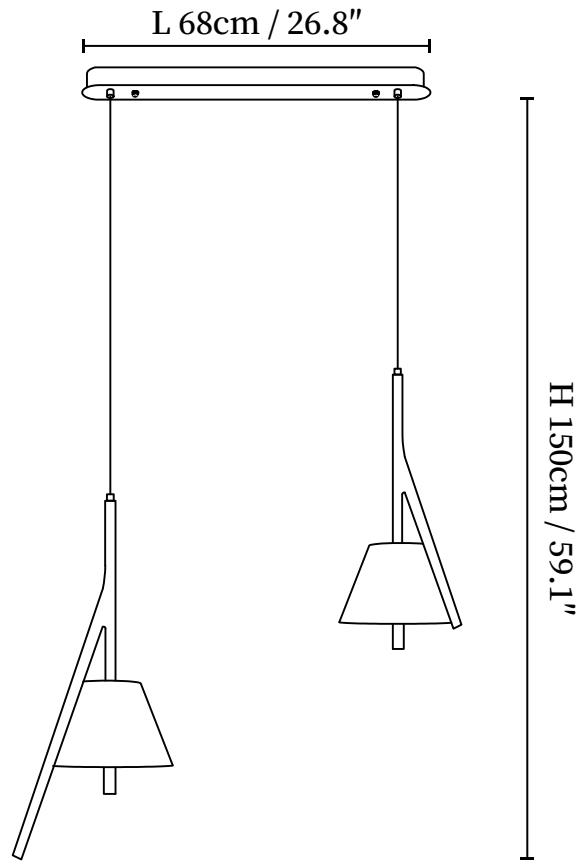

SPECIFICATION SHEET

SPECIFICATION DETAILS

*For custom options, consult factory for details

Fixture Dimensions	L 26.8" x H 59.1" (2 heads Model A+C)
Light source	Integrated LED
Wattage	Total power ~5 watts
Voltage	AC 110-240V
Dimming	Not supported
CRI(Ra)	90+CRI
Mounting	Hardwired.
LED Rated Life	50000 hours
Color Temperature	Warm Light (3000K), Neutral Light (4000K), Cool Light (6000K)
Control method	Compatible with common wall switches (not included)
Finishes	Wood Color, Walnut Color.
Shade Details	White, Black.
Material	Metal, Fabric, Wood.
Wire Length	The standard length of the cord is 59" (150 cm), the length is adjustable.