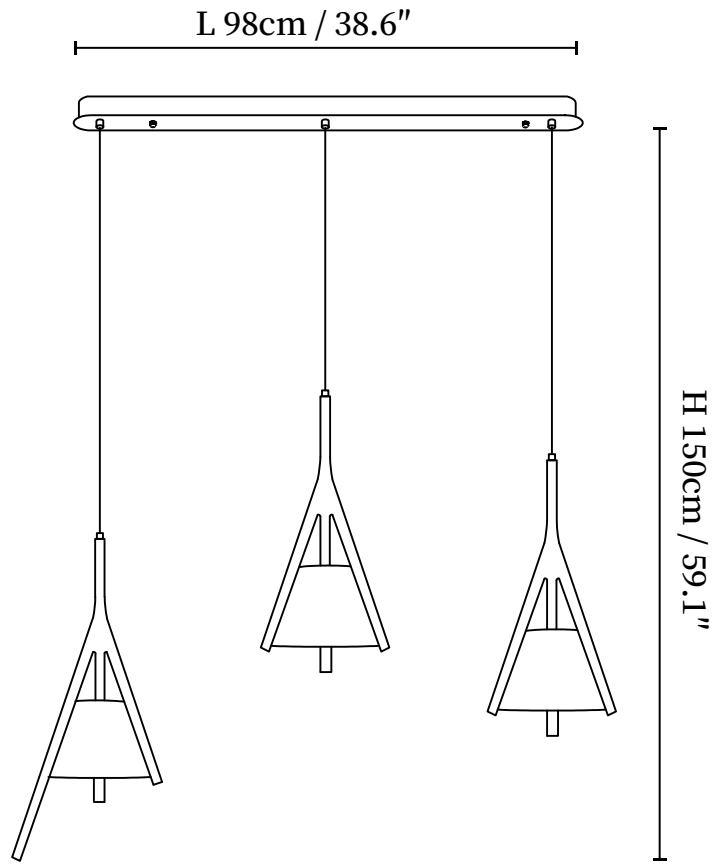

SPECIFICATION SHEET

SPECIFICATION DETAILS

*For custom options, consult factory for details

Fixture Dimensions	L 38.6" x H 59.1" (3 heads Model B+D+D)
Light source	Integrated LED
Wattage	Total power ~5 watts
Voltage	AC 110-240V
Dimming	Not supported
CRI(Ra)	90+CRI
Mounting	Hardwired.
LED Rated Life	50000 hours
Color Temperature	Warm Light (3000K), Neutral Light (4000K), Cool Light (6000K)
Control method	Compatible with common wall switches (not included)
Finishes	Wood Color, Walnut Color.
Shade Details	White, Black.
Material	Metal, Fabric, Wood.
Wire Length	The standard length of the cord is 59" (150 cm), the length is adjustable.