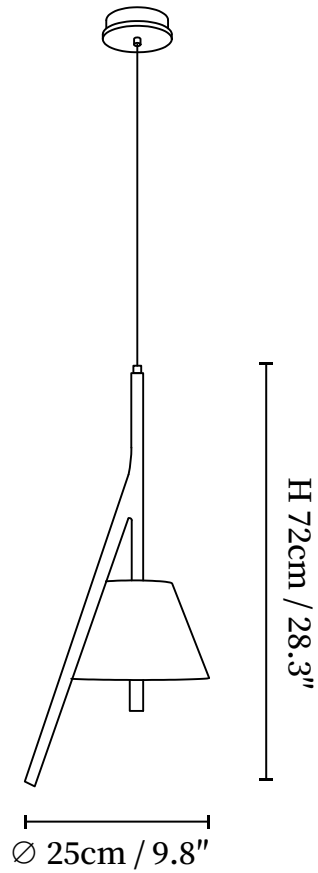

SPECIFICATION SHEET

SPECIFICATION DETAILS

*For custom options, consult factory for details

Fixture Dimensions	D 9.8" x H 28.3" (Model C)
Light source	Integrated LED
Wattage	Total power ~5 watts
Voltage	AC 110-240V
Dimming	Not supported
CRI(Ra)	90+CRI
Mounting	Hardwired.
LED Rated Life	50000 hours
Color Temperature	Warm Light (3000K), Neutral Light (4000K), Cool Light (6000K)
Control method	Compatible with common wall switches(not included)
Finishes	Wood Color, Walnut Color.
Shade Details	White, Black.
Material	Metal, Fabric, Wood.
Wire Length	The standard length of the cord is 59" (150 cm), the length is adjustable.