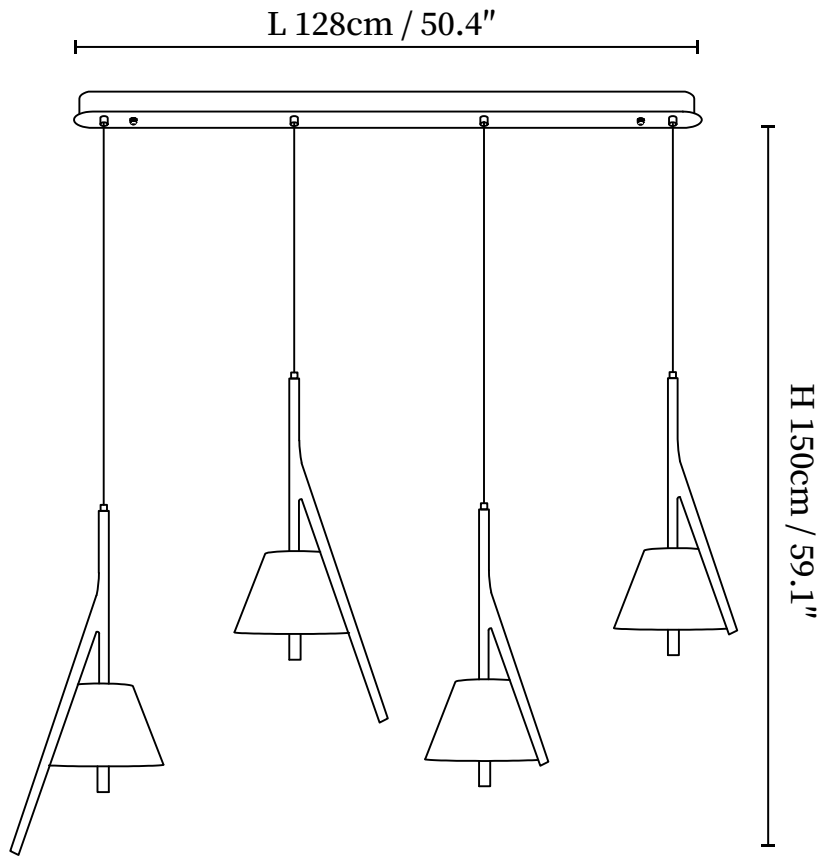

SPECIFICATION SHEET

SPECIFICATION DETAILS

*For custom options, consult factory for details

Fixture Dimensions	L 50.4" x H 59.1" (4 heads Model A+A+C+C)
Light source	Integrated LED
Wattage	Total power ~5 watts
Voltage	AC 110-240V
Dimming	Not supported
CRI(Ra)	90+CRI
Mounting	Hardwired.
LED Rated Life	50000 hours
Color Temperature	Warm Light (3000K), Neutral Light (4000K), Cool Light (6000K)
Control method	Compatible with common wall switches(not included)
Finishes	Wood Color, Walnut Color.
Shade Details	White, Black.
Material	Metal, Fabric, Wood.
Wire Length	The standard length of the cord is 59" (150 cm), the length is adjustable.