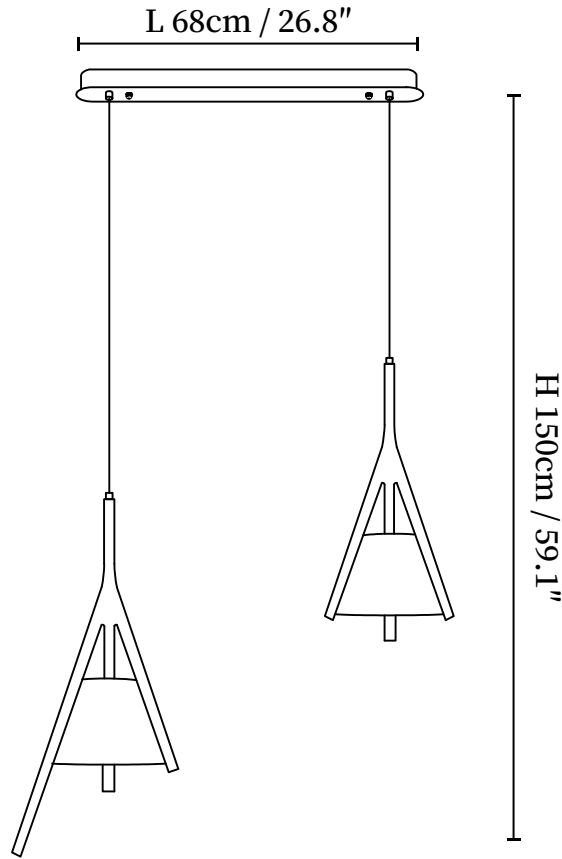

SPECIFICATION SHEET

SPECIFICATION DETAILS

*For custom options, consult factory for details

Fixture Dimensions	L 26.8" x H 59.1" (2 heads Model B+D)
Light source	Integrated LED
Wattage	Total power ~5 watts
Voltage	AC 110-240V
Dimming	Not supported
CRI(Ra)	90+CRI
Mounting	Hardwired.
LED Rated Life	50000 hours
Color Temperature	Warm Light (3000K), Neutral Light (4000K), Cool Light (6000K)
Control method	Compatible with common wall switches(not included)
Finishes	Wood Color, Walnut Color.
Shade Details	White, Black.
Material	Metal, Fabric, Wood.
Wire Length	The standard length of the cord is 59" (150 cm), the length is adjustable.