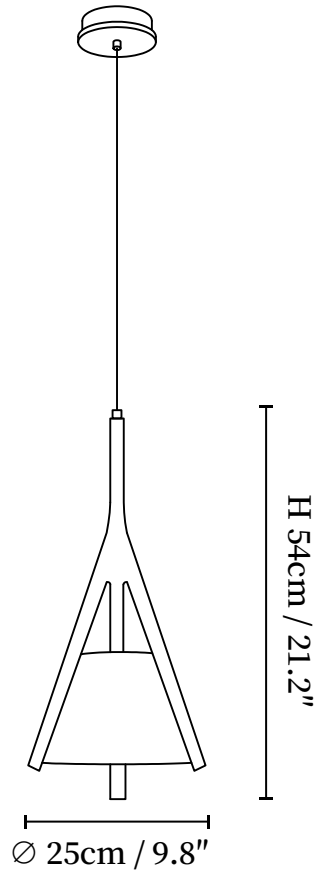

## SPECIFICATION DETAILS

\*For custom options, consult factory for details

<b>Fixture Dimensions</b>	D 9.8" x H 21.2" (Model A)
<b>Light source</b>	Integrated LED
<b>Wattage</b>	Total power ~5 watts
<b>Voltage</b>	AC 110-240V
<b>Dimming</b>	Not supported
<b>CRI(Ra)</b>	90+CRI
<b>Mounting</b>	Hardwired.
<b>LED Rated Life</b>	50000 hours
<b>Color Temperature</b>	Warm Light (3000K), Neutral Light (4000K), Cool Light (6000K)
<b>Control method</b>	Compatible with common wall switches (not included)
<b>Finishes</b>	Wood Color, Walnut Color.
<b>Shade Details</b>	White, Black.
<b>Material</b>	Metal, Fabric, Wood.
<b>Wire Length</b>	The standard length of the cord is 59" (150 cm), the length is adjustable.

## SPECIFICATION DETAILS

\*For custom options, consult factory for details

<b>Fixture Dimensions</b>	D 9.8" x H 21.2" (Model B)
<b>Light source</b>	Integrated LED
<b>Wattage</b>	Total power ~5 watts
<b>Voltage</b>	AC 110-240V
<b>Dimming</b>	Not supported
<b>CRI(Ra)</b>	90+CRI
<b>Mounting</b>	Hardwired.
<b>LED Rated Life</b>	50000 hours
<b>Color Temperature</b>	Warm Light (3000K), Neutral Light (4000K), Cool Light (6000K)
<b>Control method</b>	Compatible with common wall switches (not included)
<b>Finishes</b>	Wood Color, Walnut Color.
<b>Shade Details</b>	White, Black.
<b>Material</b>	Metal, Fabric, Wood.
<b>Wire Length</b>	The standard length of the cord is 59" (150 cm), the length is adjustable.