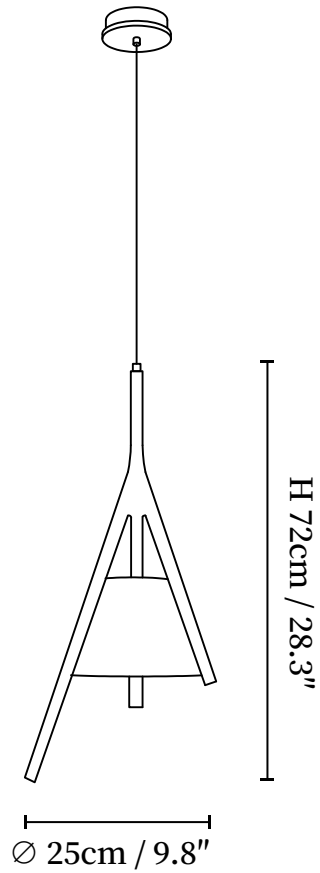

SPECIFICATION SHEET

SPECIFICATION DETAILS

*For custom options, consult factory for details

Fixture Dimensions	D 9.8" x H 28.3" (Model D)
Light source	Integrated LED
Wattage	Total power ~5 watts
Voltage	AC 110-240V
Dimming	Not supported
CRI(Ra)	90+CRI
Mounting	Hardwired.
LED Rated Life	50000 hours
Color Temperature	Warm Light (3000K), Neutral Light (4000K), Cool Light (6000K)
Control method	Compatible with common wall switches(not included)
Finishes	Wood Color, Walnut Color.
Shade Details	White, Black.
Material	Metal, Fabric, Wood.
Wire Length	The standard length of the cord is 59" (150 cm), the length is adjustable.