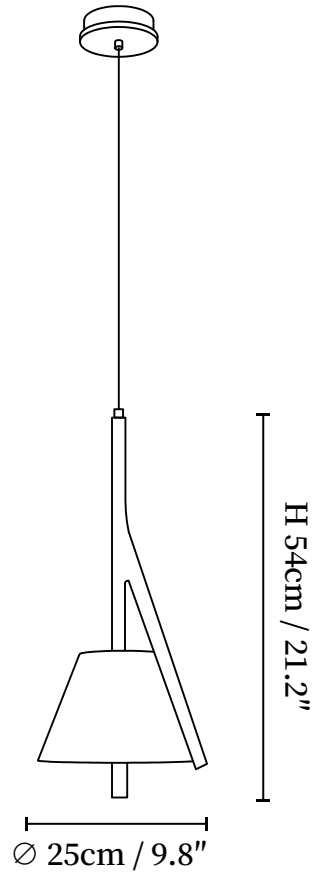

## SPECIFICATION DETAILS

\*For custom options, consult factory for details

<b>Fixture Dimensions</b>	D 9.8" x H 21.2" (Model A)
<b>Light source</b>	Integrated LED
<b>Wattage</b>	Total power ~5 watts
<b>Voltage</b>	AC 110-240V
<b>Dimming</b>	Not supported
<b>CRI(Ra)</b>	90+CRI
<b>Mounting</b>	Hardwired.
<b>LED Rated Life</b>	50000 hours
<b>Color Temperature</b>	Warm Light (3000K), Neutral Light (4000K), Cool Light (6000K)
<b>Control method</b>	Compatible with common wall switches (not included)
<b>Finishes</b>	Wood Color, Walnut Color.
<b>Shade Details</b>	White, Black.
<b>Material</b>	Metal, Fabric, Wood.
<b>Wire Length</b>	The standard length of the cord is 59" (150 cm), the length is adjustable.

## SPECIFICATION DETAILS

\*For custom options, consult factory for details

<b>Fixture Dimensions</b>	D 9.8" x H 21.2" (Model B)
<b>Light source</b>	Integrated LED
<b>Wattage</b>	Total power ~5 watts
<b>Voltage</b>	AC 110-240V
<b>Dimming</b>	Not supported
<b>CRI(Ra)</b>	90+CRI
<b>Mounting</b>	Hardwired.
<b>LED Rated Life</b>	50000 hours
<b>Color Temperature</b>	Warm Light (3000K), Neutral Light (4000K), Cool Light (6000K)
<b>Control method</b>	Compatible with common wall switches (not included)
<b>Finishes</b>	Wood Color, Walnut Color.
<b>Shade Details</b>	White, Black.
<b>Material</b>	Metal, Fabric, Wood.
<b>Wire Length</b>	The standard length of the cord is 59" (150 cm), the length is adjustable.