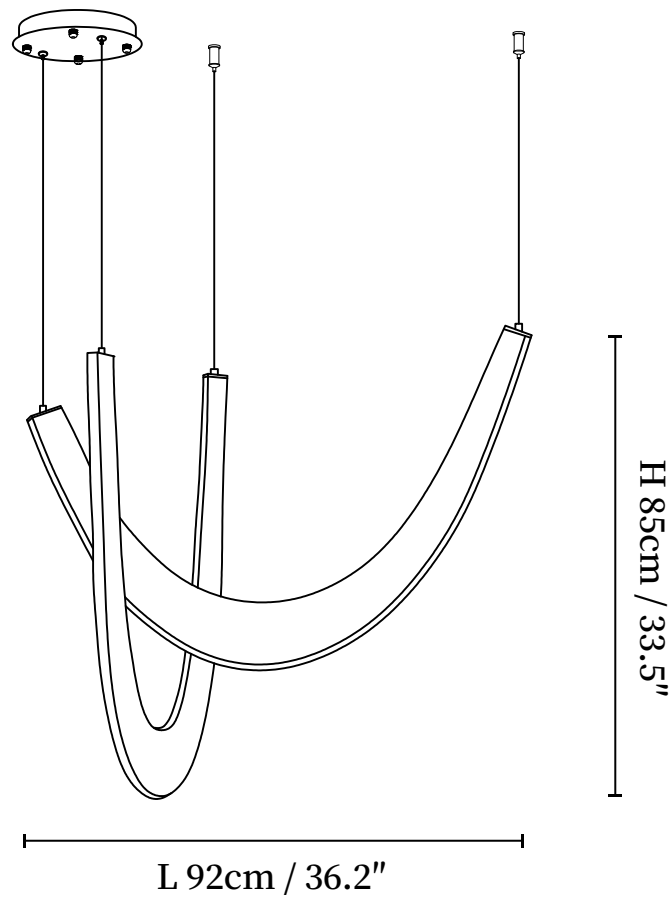

SPECIFICATION SHEET

SPECIFICATION DETAILS

*For custom options, consult factory for details

Fixture Dimensions	L 36.2" x W 13.8" x H 33.5"
Light source	Integrated LED
Wattage	Total power ~5 watts
Voltage	AC 110-240V
Dimming	Not supported
CRI(Ra)	90+CRI
Mounting	Hardwired.
LED Rated Life	50000 hours
Color Temperature	Warm Light (3000K), Neutral Light (4000K), Cool Light (6000K)
Control method	Compatible with common wall switches(not included)
Finishes	Wood Color, Walnut Color, Black.
Shade Details	White.
Material	Metal, Acrylic, Wood.
Wire Length	The standard length of the cord is 59" (150 cm), the length is adjustable.