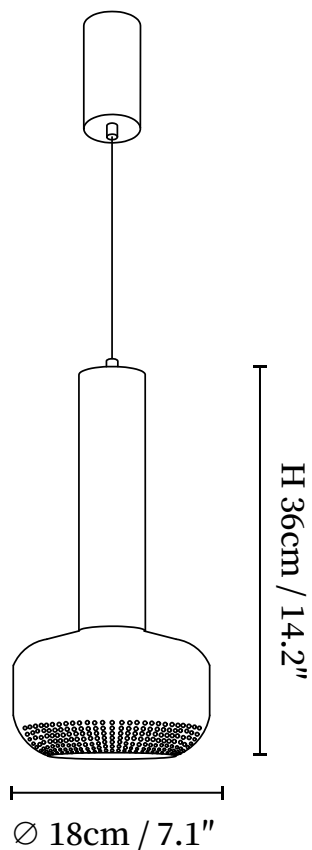

# SPECIFICATION SHEET

---

## SPECIFICATION DETAILS

\*For custom options, consult factory for details

<b>Fixture Dimensions</b>	D 7.1" x H 14.2"
<b>Light source</b>	E26 or E27 (bulb not included)
<b>Wattage</b>	MAX 40W incandescent bulb or LED equivalent.
<b>Voltage</b>	AC 110-240V
<b>Mounting</b>	Hardwired.
<b>Dimming</b>	Compatible with dimmable bulbs (bulb not included)
<b>Control method</b>	Compatible with common wall switches(not included)
<b>Finishes</b>	Gold, Chrome.
<b>Shade Details</b>	Gold, Chrome.
<b>Material</b>	Metal.
<b>Wire Length</b>	The standard length of the suspended wire is 59 "(150 cm) and the length is adjustable.