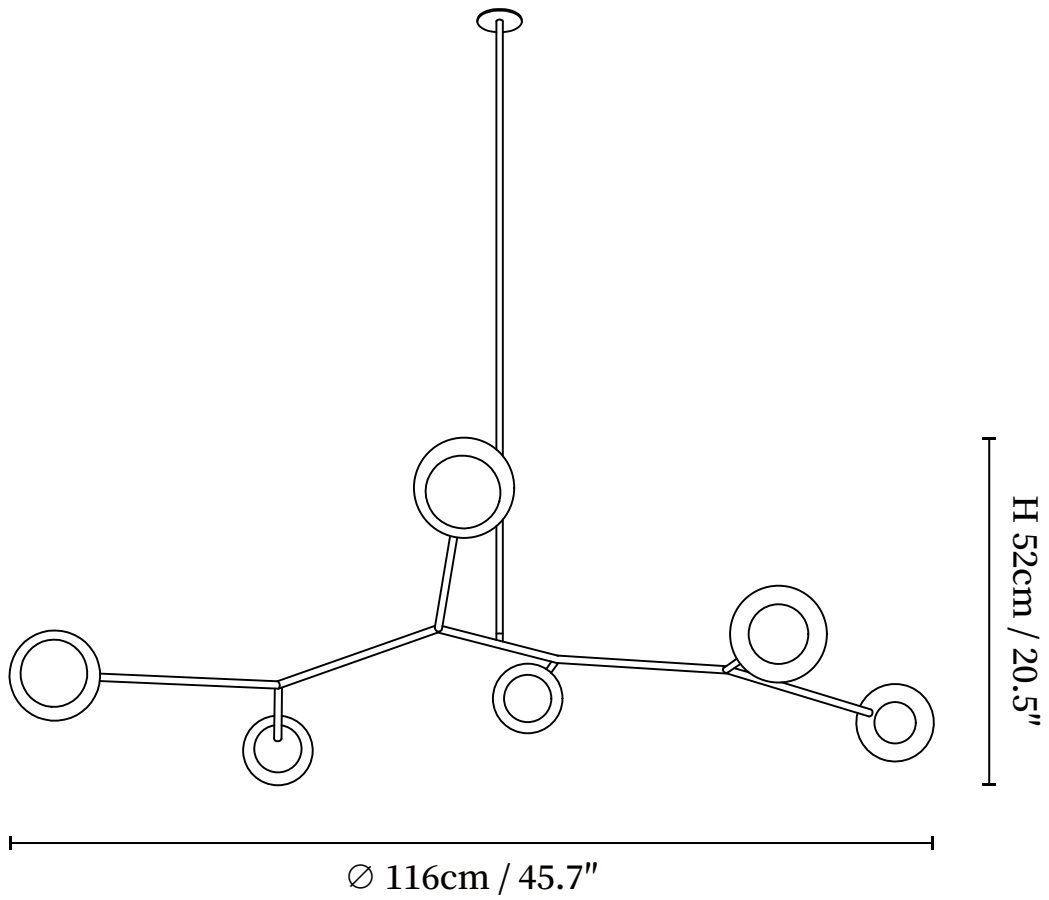

SPECIFICATION SHEET

SPECIFICATION DETAILS

*For custom options, consult factory for details

Fixture Dimensions	D 45.7" x H 20.5" (6 Heads)
Light source	G9 (bulb not included)
Wattage	MAX 5W incandescent bulb or LED equivalent.
Voltage	AC 110-240V
Mounting	Hardwired.
Dimming	Compatible with dimmable bulbs (bulb not included)
Control method	Compatible with common wall switches(not included)
Finishes	Gold.
Shade Details	White & Clear.
Material	Metal, Glass.
Rod Length	Suspension rod is 19.7"+11.8", and can be spliced as needed.

SPECIFICATION SHEET

SPECIFICATION DETAILS

*For custom options, consult factory for details

Fixture Dimensions	D 52" x H 20.5" (10 Heads)
Light source	G9 (bulb not included)
Wattage	MAX 5W incandescent bulb or LED equivalent.
Voltage	AC 110-240V
Mounting	Hardwired.
Dimming	Compatible with dimmable bulbs (bulb not included)
Control method	Compatible with common wall switches (not included)
Finishes	Gold.
Shade Details	White & Clear.
Material	Metal, Glass.
Rod Length	Suspension rod is 19.7"+11.8", and can be spliced as needed.

SPECIFICATION SHEET

SPECIFICATION DETAILS

*For custom options, consult factory for details

Fixture Dimensions	D 70.1" x H 20.5" (19 Heads)
Light source	G9 (bulb not included)
Wattage	MAX 5W incandescent bulb or LED equivalent.
Voltage	AC 110-240V
Mounting	Hardwired.
Dimming	Compatible with dimmable bulbs (bulb not included)
Control method	Compatible with common wall switches (not included)
Finishes	Gold.
Shade Details	White & Clear.
Material	Metal, Glass.
Rod Length	Suspension rod is 19.7"+11.8", and can be spliced as needed.