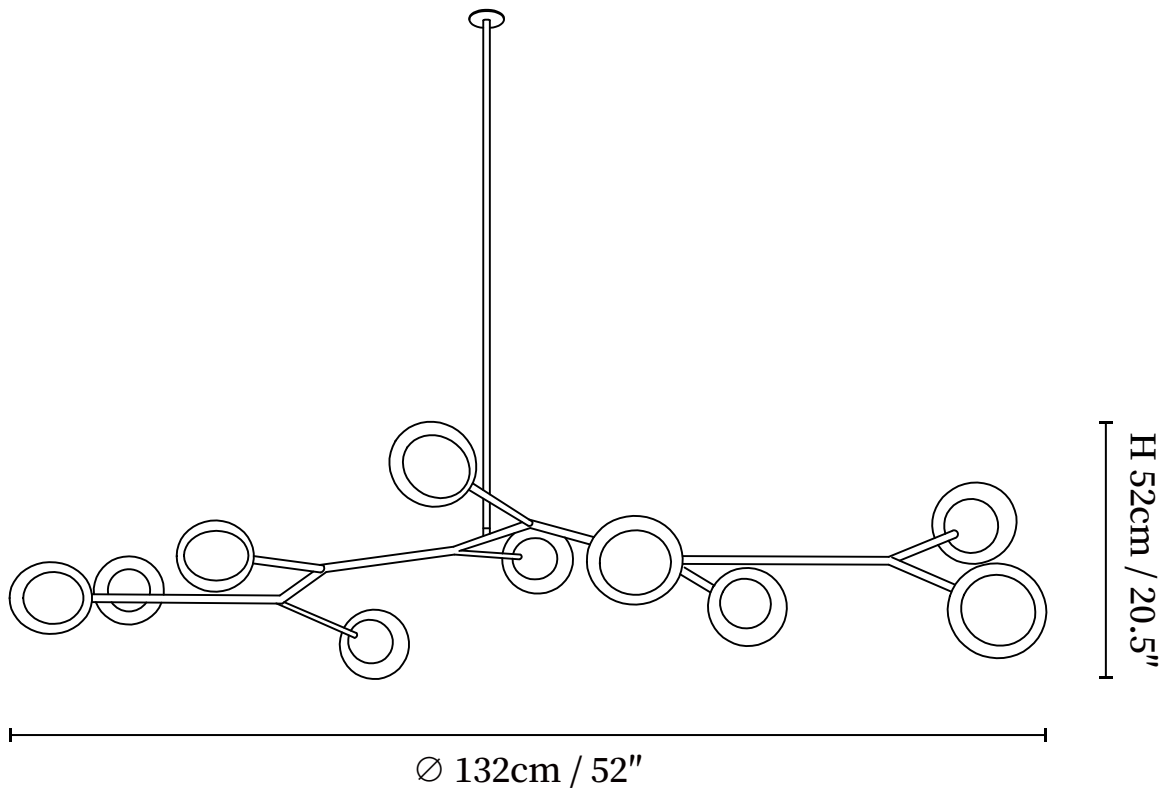

SPECIFICATION SHEET

SPECIFICATION DETAILS

*For custom options, consult factory for details

Fixture Dimensions	D 45.7" x H 20.5" (6 Heads)
Light source	G9 (bulb not included)
Wattage	MAX 5W incandescent bulb or LED equivalent.
Voltage	AC 110-240V
Mounting	Hardwired.
Dimming	Compatible with dimmable bulbs (bulb not included)
Control method	Compatible with common wall switches(not included)
Finishes	Gold.
Shade Details	White & Clear.
Material	Metal, Glass.
Rod Length	Suspension rod is 19.7"+11.8", and can be spliced as needed.

SPECIFICATION SHEET

SPECIFICATION DETAILS

*For custom options, consult factory for details

Fixture Dimensions	D 52" x H 20.5" (10 Heads)
Light source	G9 (bulb not included)
Wattage	MAX 5W incandescent bulb or LED equivalent.
Voltage	AC 110-240V
Mounting	Hardwired.
Dimming	Compatible with dimmable bulbs (bulb not included)
Control method	Compatible with common wall switches (not included)
Finishes	Gold.
Shade Details	White & Clear.
Material	Metal, Glass.
Rod Length	Suspension rod is 19.7"+11.8", and can be spliced as needed.

SPECIFICATION SHEET

SPECIFICATION DETAILS

*For custom options, consult factory for details

Fixture Dimensions	D 70.1" x H 20.5" (19 Heads)
Light source	G9 (bulb not included)
Wattage	MAX 5W incandescent bulb or LED equivalent.
Voltage	AC 110-240V
Mounting	Hardwired.
Dimming	Compatible with dimmable bulbs (bulb not included)
Control method	Compatible with common wall switches (not included)
Finishes	Gold.
Shade Details	White & Clear.
Material	Metal, Glass.
Rod Length	Suspension rod is 19.7"+11.8", and can be spliced as needed.