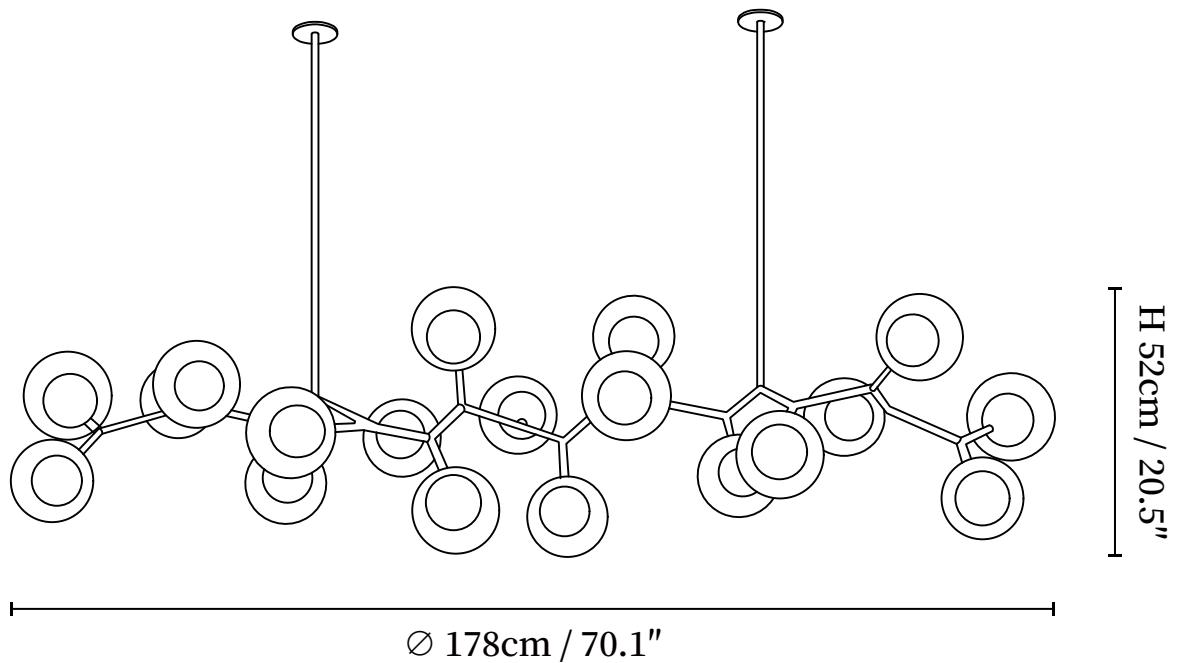

SPECIFICATION SHEET

SPECIFICATION DETAILS

*For custom options, consult factory for details

Fixture Dimensions	D 45.7" x H 20.5" (6 Heads)
Light source	G9 (bulb not included)
Wattage	MAX 5W incandescent bulb or LED equivalent.
Voltage	AC 110-240V
Mounting	Hardwired.
Dimming	Compatible with dimmable bulbs (bulb not included)
Control method	Compatible with common wall switches(not included)
Finishes	Gold.
Shade Details	White & Clear.
Material	Metal, Glass.
Rod Length	Suspension rod is 19.7"+11.8", and can be spliced as needed.

SPECIFICATION SHEET

SPECIFICATION DETAILS

*For custom options, consult factory for details

Fixture Dimensions	D 52" x H 20.5" (10 Heads)
Light source	G9 (bulb not included)
Wattage	MAX 5W incandescent bulb or LED equivalent.
Voltage	AC 110-240V
Mounting	Hardwired.
Dimming	Compatible with dimmable bulbs (bulb not included)
Control method	Compatible with common wall switches (not included)
Finishes	Gold.
Shade Details	White & Clear.
Material	Metal, Glass.
Rod Length	Suspension rod is 19.7"+11.8", and can be spliced as needed.

SPECIFICATION SHEET

SPECIFICATION DETAILS

*For custom options, consult factory for details

Fixture Dimensions	D 70.1" x H 20.5" (19 Heads)
Light source	G9 (bulb not included)
Wattage	MAX 5W incandescent bulb or LED equivalent.
Voltage	AC 110-240V
Mounting	Hardwired.
Dimming	Compatible with dimmable bulbs (bulb not included)
Control method	Compatible with common wall switches (not included)
Finishes	Gold.
Shade Details	White & Clear.
Material	Metal, Glass.
Rod Length	Suspension rod is 19.7"+11.8", and can be spliced as needed.