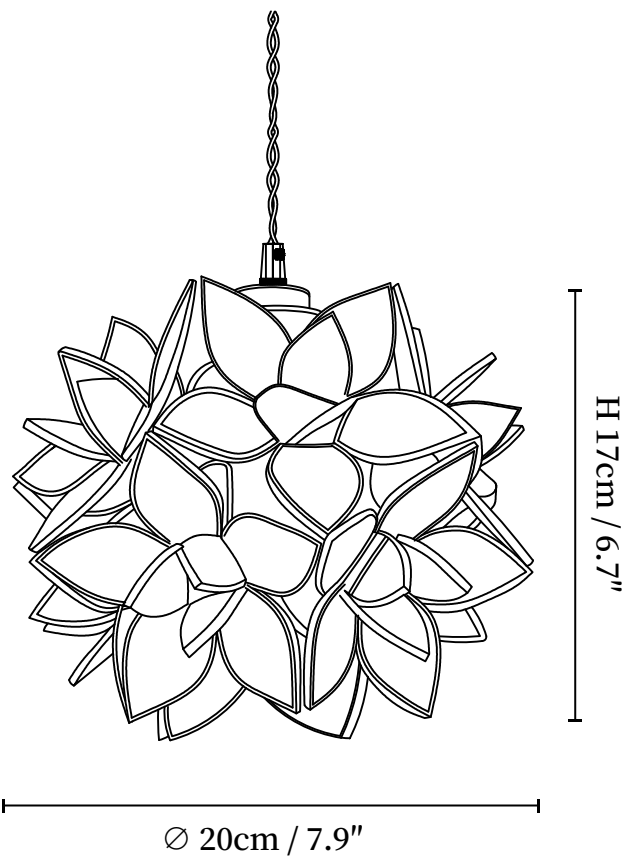

SPECIFICATION SHEET

SPECIFICATION DETAILS

*For custom options, consult factory for details

Fixture Dimensions	D 7.9" x H 6.7"
Light source	E26 or E27 (bulb not included)
Wattage	MAX 40W incandescent bulb or LED equivalent.
Voltage	AC 110-240V
Mounting	Hardwired.
Dimming	Compatible with dimmable bulbs (bulb not included)
Control method	Compatible with common wall switches(not included)
Finishes	Brass.
Shade Details	Clear, White, Pink, Orange, Green.
Material	Brass, Glass, Metal.
Wire Length	The standard length of the suspended wire is 59 "(150 cm) and the length is adjustable.