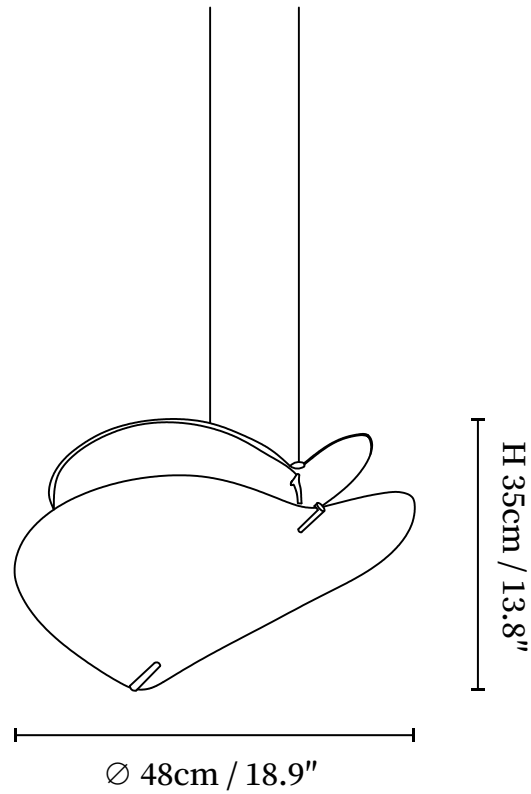

SPECIFICATION SHEET

SPECIFICATION DETAILS

*For custom options, consult factory for details

Fixture Dimensions	D 18.9" x H 13.8"
Light source	Integrated LED
Wattage	~ 5W
Voltage	AC 110-240V
Dimming	Not supported
CRI(Ra)	90+ CRI
Mounting	Hardwired.
LED Rated Life	30000 hours
Color Temperature	Warm Light (3000K), Neutral Light (4000K), Cool Light (6000K)
Control method	Compatible with common wall switches (not included)
Finishes	Gold.
Shadow Details	White.
Material	Metal, Acrylic.
Wire Length	The standard length of the cord is 59" (150 cm), the length is adjustable.