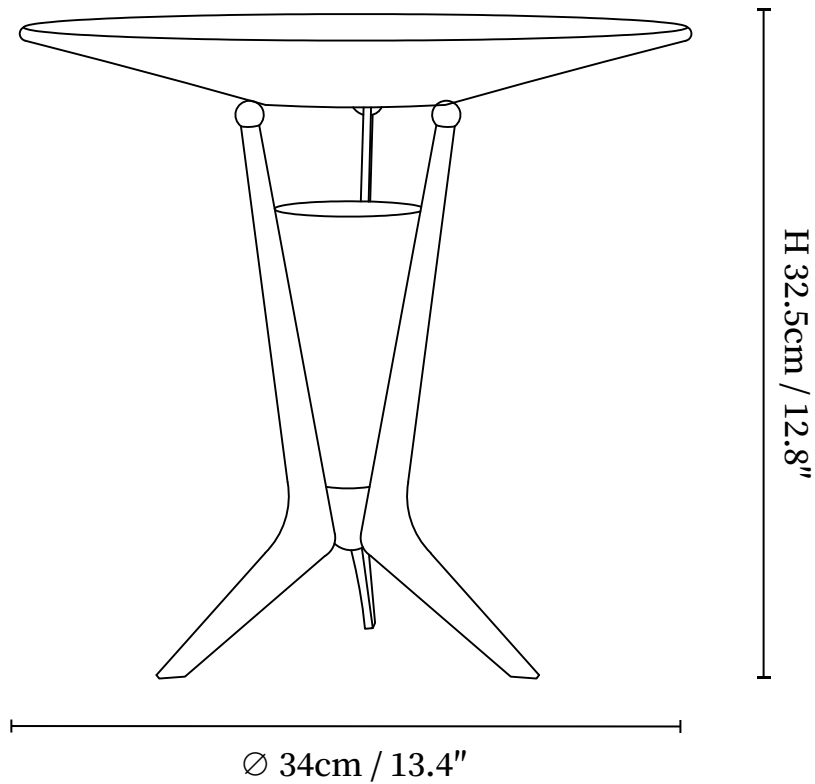

SPECIFICATION SHEET

SPECIFICATION DETAILS

*For custom options, consult factory for details

Fixture Dimensions	D 13.4" x H 12.8"
Light source	Integrated LED
Wattage	~5W
Voltage	AC 110-240V
Dimming	Not supported
CRI(Ra)	90+CRI
Control method	In line ON / OFF switch.
LED Rated Life	30000 hours
Color Temperature	Warm Light (3000K), Neutral Light (4000K), Cool Light (6000K)
Finishes	Black, Copper.
Shade Details	White.
Material	Metal, Alabaster.
Cord Length	Supplied with switched plug cord, length ~59" (150cm).