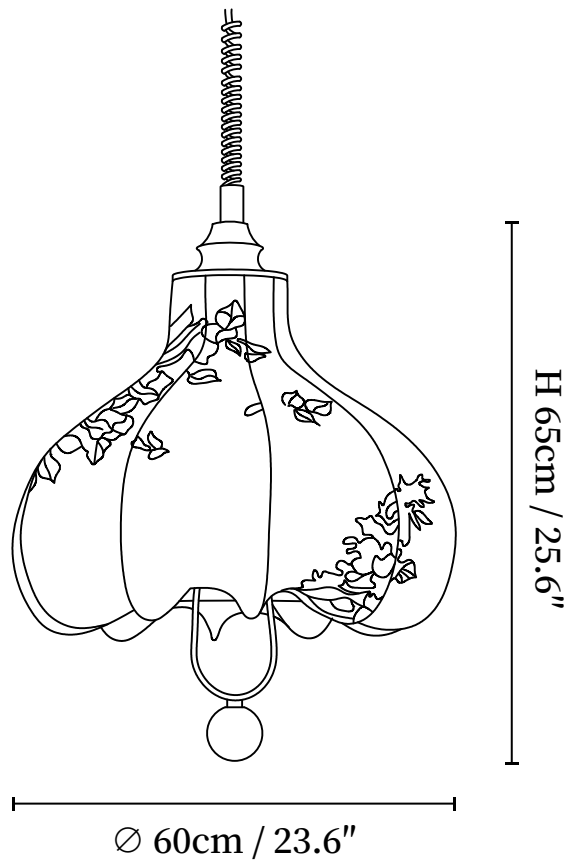

SPECIFICATION SHEET

SPECIFICATION DETAILS

*For custom options, consult factory for details

Fixture Dimensions	D 15.7" x H 18.9" ,D 19.7" x H 21.6",D 23.6" x H 25.6"
Light source	E26 or E27 (bulb not included)
Wattage	MAX 40W incandescent bulb or LED equivalent.
Voltage	AC 110-240V
Mounting	Hardwired.
Dimming	Compatible with dimmable bulbs (bulb not included)
Control method	Compatible with common wall switches(not included)
Finishes	Walnut Color.
Shade Details	Beige.
Material	Metal, Fabric, Wood.
Elastic Cable	59" retractable elastic cable that can be lengthened as needed.