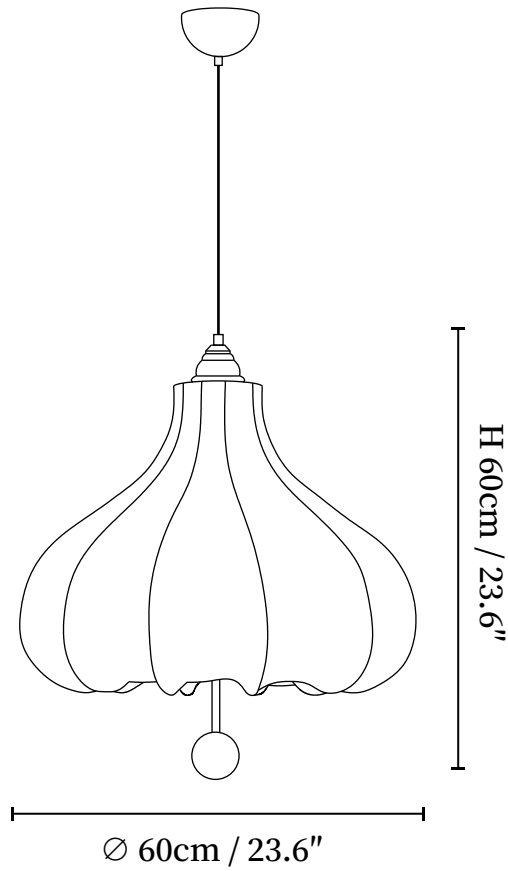

## SPECIFICATION DETAILS

\*For custom options, consult factory for details

<b>Fixture Dimensions</b>	D 15.7" x H 18.9", D 19.7" x H 18.9", D 23.6" x H 23.6"
<b>Light source</b>	E26 or E27 (bulb not included)
<b>Wattage</b>	MAX 40W incandescent bulb or LED equivalent.
<b>Voltage</b>	AC 110-240V
<b>Mounting</b>	Hardwired.
<b>Dimming</b>	Compatible with dimmable bulbs (bulb not included)
<b>Control method</b>	Compatible with common wall switches (not included)
<b>Finishes</b>	Walnut Color.
<b>Shade Details</b>	Beige.
<b>Material</b>	Metal, Fabric, Wood.
<b>Wire Length</b>	The standard length of the suspended wire is 59 "(150 cm) and the length is adjustable.