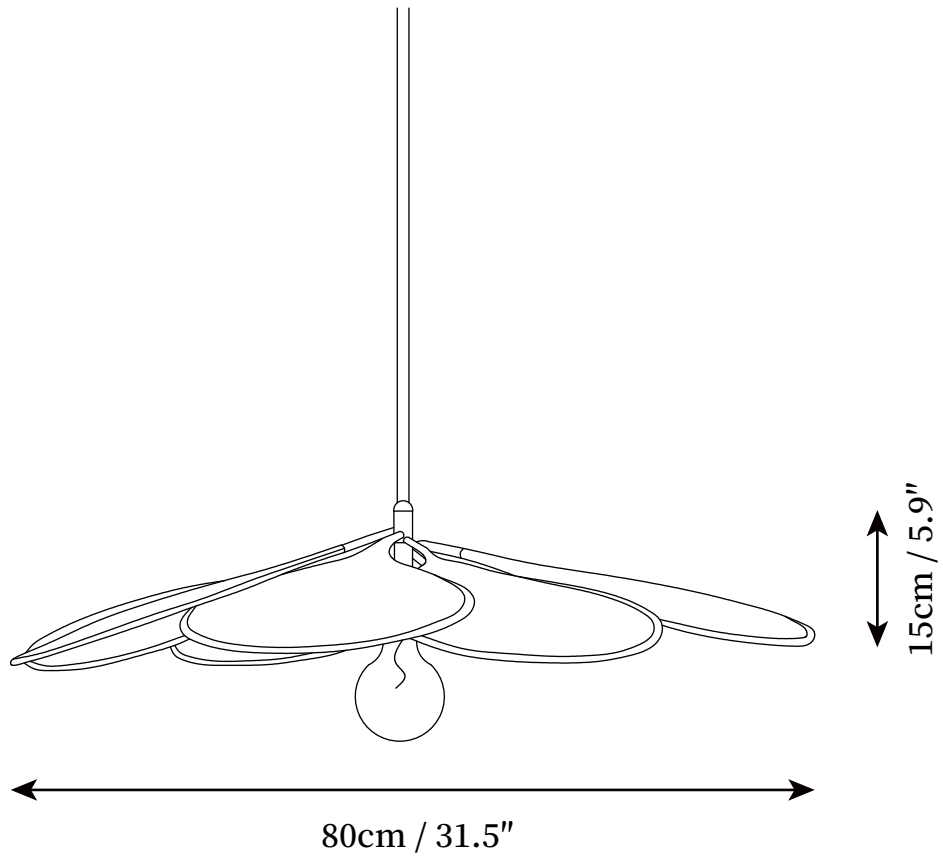

SPECIFICATION SHEET

SPECIFICATION DETAILS

*For custom options, consult factory for details

Fixture Dimensions	D 31.5" x H 5.9" D 39.4" x H 5.9" D 47.2" x H 5.9"
Light source	E26 or E27 (bulb not included)
Wattage	MAX 40W incandescent bulb or LED equivalent.
Voltage	AC 110-240V
Mounting	Hardwired.
Dimming	Compatible with dimmable bulbs (bulb not included)
Control method	Compatible with common wall switches(not included)
Finishes	Gold.
Shade Details	Nature rattan.
Material	Metal, Fabric, Rattan.
Rod Length	Suspension rod is 3.9"+7.9"+19.7", and can be spliced as needed.