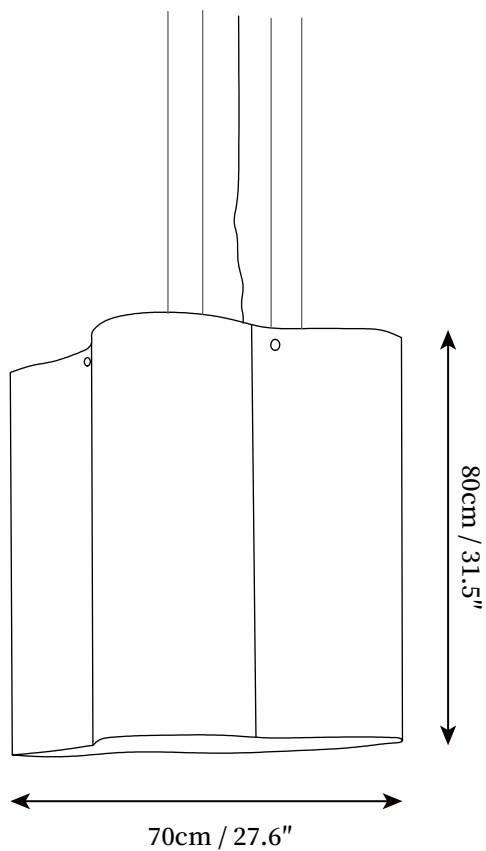

SPECIFICATION SHEET

SPECIFICATION DETAILS

*For custom options, consult factory for details

Fixture Dimensions	D 25.6" x W 22.5" x H 15.7"
Light source	E26 or E27 (bulb not included)
Wattage	MAX 40W incandescent bulb or LED equivalent.
Voltage	AC 110-240V
Mounting	Hardwired.
Dimming	Compatible with dimmable bulbs (bulb not included)
Control method	Compatible with common wall switches(not included)
Finishes	White.
Shade Details	White.
Material	Metal, FRP.
Wire Length	The standard length of the suspended wire is 59 "(150 cm) and the length is adjustable.

SPECIFICATION SHEET

SPECIFICATION DETAILS

*For custom options, consult factory for details

Fixture Dimensions	D 27.6" x W 20.1" x H 31.5"
Light source	E26 or E27 (bulb not included)
Wattage	MAX 40W incandescent bulb or LED equivalent.
Voltage	AC 110-240V
Mounting	Hardwired.
Dimming	Compatible with dimmable bulbs (bulb not included)
Control method	Compatible with common wall switches (not included)
Finishes	White.
Shade Details	White.
Material	Metal, FRP.
Wire Length	The standard length of the suspended wire is 59 "(150 cm) and the length is adjustable.

SPECIFICATION SHEET

SPECIFICATION DETAILS

*For custom options, consult factory for details

Fixture Dimensions	D 25.6" x W 22.5" x H 47.2"
Light source	E26 or E27 (bulb not included)
Wattage	MAX 40W incandescent bulb or LED equivalent.
Voltage	AC 110-240V
Mounting	Hardwired.
Dimming	Compatible with dimmable bulbs (bulb not included)
Control method	Compatible with common wall switches(not included)
Finishes	White.
Shade Details	White.
Material	Metal, FRP.
Wire Length	The standard length of the suspended wire is 59 "(150 cm) and the length is adjustable.