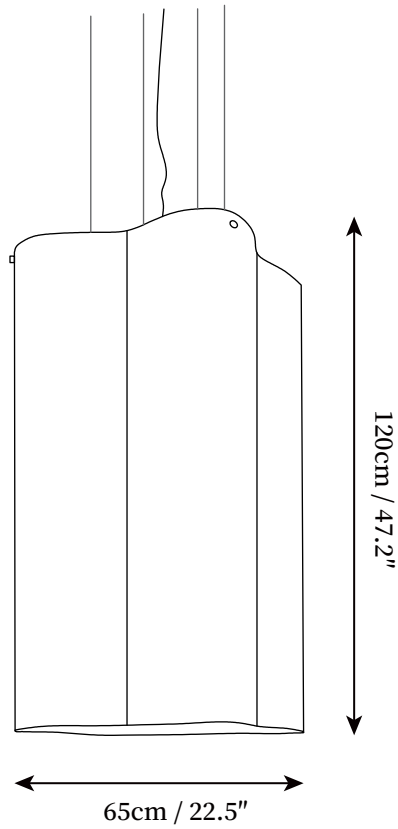

SPECIFICATION SHEET

SPECIFICATION DETAILS

*For custom options, consult factory for details

Fixture Dimensions	D 25.6" x W 22.5" x H 15.7"
Light source	E26 or E27 (bulb not included)
Wattage	MAX 40W incandescent bulb or LED equivalent.
Voltage	AC 110-240V
Mounting	Hardwired.
Dimming	Compatible with dimmable bulbs (bulb not included)
Control method	Compatible with common wall switches(not included)
Finishes	White.
Shade Details	White.
Material	Metal, FRP.
Wire Length	The standard length of the suspended wire is 59 "(150 cm) and the length is adjustable.

SPECIFICATION SHEET

SPECIFICATION DETAILS

*For custom options, consult factory for details

Fixture Dimensions	D 27.6" x W 20.1" x H 31.5"
Light source	E26 or E27 (bulb not included)
Wattage	MAX 40W incandescent bulb or LED equivalent.
Voltage	AC 110-240V
Mounting	Hardwired.
Dimming	Compatible with dimmable bulbs (bulb not included)
Control method	Compatible with common wall switches (not included)
Finishes	White.
Shade Details	White.
Material	Metal, FRP.
Wire Length	The standard length of the suspended wire is 59 "(150 cm) and the length is adjustable.

SPECIFICATION SHEET

SPECIFICATION DETAILS

*For custom options, consult factory for details

Fixture Dimensions	D 25.6" x W 22.5" x H 47.2"
Light source	E26 or E27 (bulb not included)
Wattage	MAX 40W incandescent bulb or LED equivalent.
Voltage	AC 110-240V
Mounting	Hardwired.
Dimming	Compatible with dimmable bulbs (bulb not included)
Control method	Compatible with common wall switches(not included)
Finishes	White.
Shade Details	White.
Material	Metal, FRP.
Wire Length	The standard length of the suspended wire is 59 "(150 cm) and the length is adjustable.