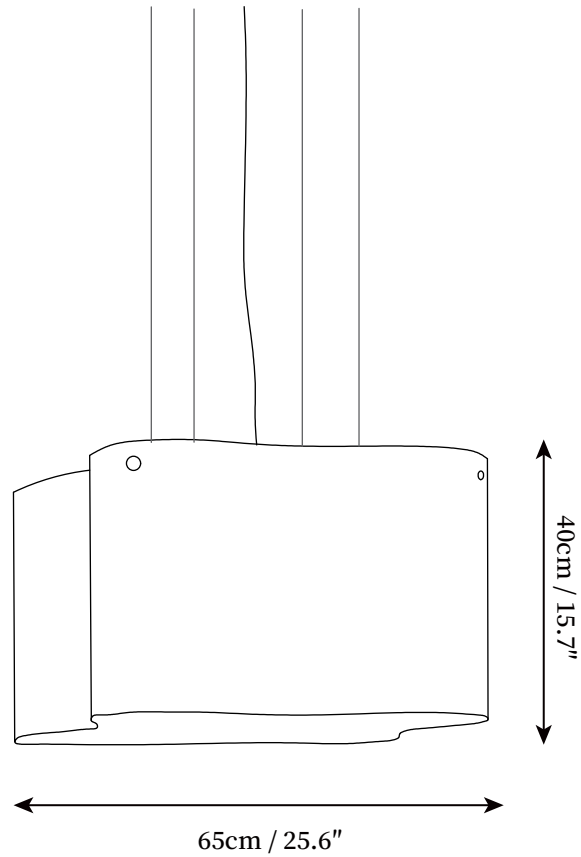

SPECIFICATION SHEET

SPECIFICATION DETAILS

*For custom options, consult factory for details

Fixture Dimensions	D 25.6" x W 22.5" x H 15.7"
Light source	E26 or E27 (bulb not included)
Wattage	MAX 40W incandescent bulb or LED equivalent.
Voltage	AC 110-240V
Mounting	Hardwired.
Dimming	Compatible with dimmable bulbs (bulb not included)
Control method	Compatible with common wall switches(not included)
Finishes	White.
Shade Details	White.
Material	Metal, FRP.
Wire Length	The standard length of the suspended wire is 59 "(150 cm) and the length is adjustable.

SPECIFICATION SHEET

SPECIFICATION DETAILS

*For custom options, consult factory for details

Fixture Dimensions	D 27.6" x W 20.1" x H 31.5"
Light source	E26 or E27 (bulb not included)
Wattage	MAX 40W incandescent bulb or LED equivalent.
Voltage	AC 110-240V
Mounting	Hardwired.
Dimming	Compatible with dimmable bulbs (bulb not included)
Control method	Compatible with common wall switches (not included)
Finishes	White.
Shade Details	White.
Material	Metal, FRP.
Wire Length	The standard length of the suspended wire is 59 "(150 cm) and the length is adjustable.

SPECIFICATION SHEET

SPECIFICATION DETAILS

*For custom options, consult factory for details

Fixture Dimensions	D 25.6" x W 22.5" x H 47.2"
Light source	E26 or E27 (bulb not included)
Wattage	MAX 40W incandescent bulb or LED equivalent.
Voltage	AC 110-240V
Mounting	Hardwired.
Dimming	Compatible with dimmable bulbs (bulb not included)
Control method	Compatible with common wall switches(not included)
Finishes	White.
Shade Details	White.
Material	Metal, FRP.
Wire Length	The standard length of the suspended wire is 59 "(150 cm) and the length is adjustable.