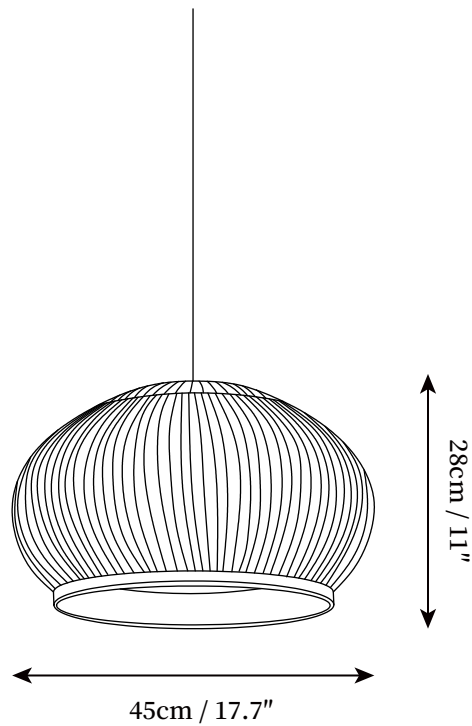

SPECIFICATION SHEET

SPECIFICATION DETAILS

*For custom options, consult factory for details

Fixture Dimensions	D 17.7" x H 11"
Light source	Integrated LED
Wattage	~ 5W
Voltage	AC 110-240V
Dimming	Not supported
CRI(Ra)	90+ CRI
Mounting	Hardwired.
LED Rated Life	30000 hours
Color Temperature	Warm Light (3000K), Neutral Light (4000K), Cool Light (6000K)
Control method	Compatible with common wall switches(not included)
Finishes	White
Shadow Details	White.
Material	Carbon steel, Fabric, ABS.
Wire Length	The standard length of the cord is 59" (150 cm), the length is adjustable.

SPECIFICATION SHEET

SPECIFICATION DETAILS

*For custom options, consult factory for details

Fixture Dimensions	D 17.7" x H 13.8"
Light source	Integrated LED
Wattage	~ 5W
Voltage	AC 110-240V
Dimming	Not supported
CRI(Ra)	90+ CRI
Mounting	Hardwired.
LED Rated Life	30000 hours
Color Temperature	Warm Light (3000K), Neutral Light (4000K), Cool Light (6000K)
Control method	Compatible with common wall switches (not included)
Finishes	White
Shadow Details	White.
Material	Carbon steel, Fabric, ABS.
Wire Length	The standard length of the cord is 59" (150 cm), the length is adjustable.

SPECIFICATION SHEET

SPECIFICATION DETAILS

*For custom options, consult factory for details

Fixture Dimensions	D 17.7" x H 17.3"
Light source	Integrated LED
Wattage	~ 5W
Voltage	AC 110-240V
Dimming	Not supported
CRI(Ra)	90+ CRI
Mounting	Hardwired.
LED Rated Life	30000 hours
Color Temperature	Warm Light (3000K), Neutral Light (4000K), Cool Light (6000K)
Control method	Compatible with common wall switches(not included)
Finishes	White
Shadow Details	White.
Material	Carbon steel, Fabric, ABS.
Wire Length	The standard length of the cord is 59" (150 cm), the length is adjustable.