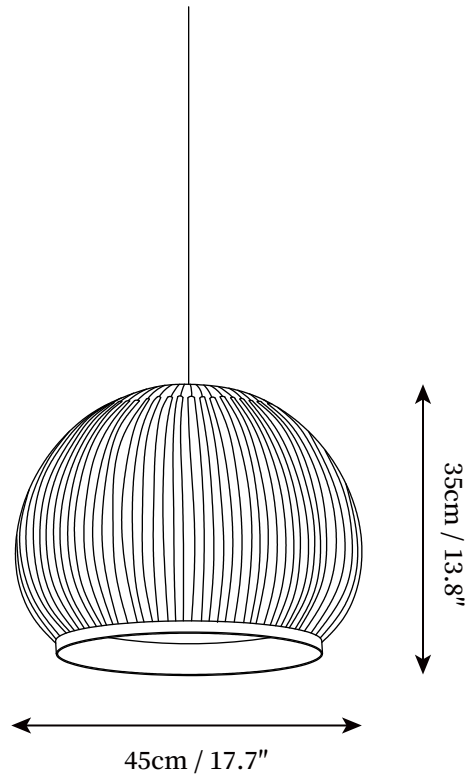

SPECIFICATION SHEET

SPECIFICATION DETAILS

*For custom options, consult factory for details

Fixture Dimensions	D 17.7" x H 11"
Light source	Integrated LED
Wattage	~ 5W
Voltage	AC 110-240V
Dimming	Not supported
CRI(Ra)	90+ CRI
Mounting	Hardwired.
LED Rated Life	30000 hours
Color Temperature	Warm Light (3000K), Neutral Light (4000K), Cool Light (6000K)
Control method	Compatible with common wall switches(not included)
Finishes	White
Shadow Details	White.
Material	Carbon steel, Fabric, ABS.
Wire Length	The standard length of the cord is 59" (150 cm), the length is adjustable.

SPECIFICATION SHEET

SPECIFICATION DETAILS

*For custom options, consult factory for details

Fixture Dimensions	D 17.7" x H 13.8"
Light source	Integrated LED
Wattage	~ 5W
Voltage	AC 110-240V
Dimming	Not supported
CRI(Ra)	90+ CRI
Mounting	Hardwired.
LED Rated Life	30000 hours
Color Temperature	Warm Light (3000K), Neutral Light (4000K), Cool Light (6000K)
Control method	Compatible with common wall switches (not included)
Finishes	White
Shadow Details	White.
Material	Carbon steel, Fabric, ABS.
Wire Length	The standard length of the cord is 59" (150 cm), the length is adjustable.

SPECIFICATION SHEET

SPECIFICATION DETAILS

*For custom options, consult factory for details

Fixture Dimensions	D 17.7" x H 17.3"
Light source	Integrated LED
Wattage	~ 5W
Voltage	AC 110-240V
Dimming	Not supported
CRI(Ra)	90+ CRI
Mounting	Hardwired.
LED Rated Life	30000 hours
Color Temperature	Warm Light (3000K), Neutral Light (4000K), Cool Light (6000K)
Control method	Compatible with common wall switches(not included)
Finishes	White
Shadow Details	White.
Material	Carbon steel, Fabric, ABS.
Wire Length	The standard length of the cord is 59" (150 cm), the length is adjustable.