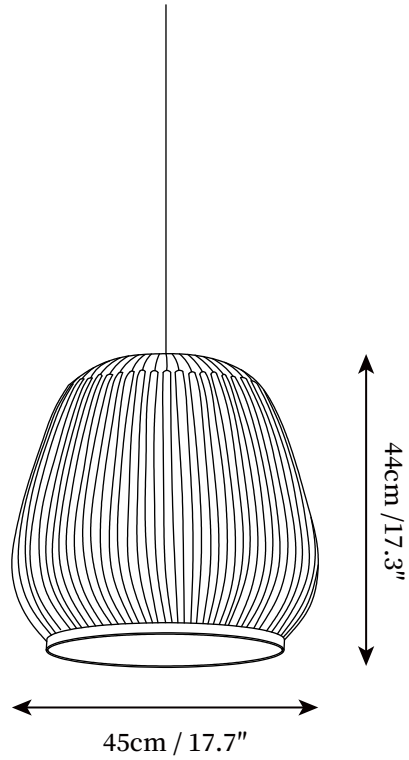

SPECIFICATION SHEET

SPECIFICATION DETAILS

*For custom options, consult factory for details

Fixture Dimensions	D 17.7" x H 11"
Light source	Integrated LED
Wattage	~ 5W
Voltage	AC 110-240V
Dimming	Not supported
CRI(Ra)	90+ CRI
Mounting	Hardwired.
LED Rated Life	30000 hours
Color Temperature	Warm Light (3000K), Neutral Light (4000K), Cool Light (6000K)
Control method	Compatible with common wall switches(not included)
Finishes	White
Shadow Details	White.
Material	Carbon steel, Fabric, ABS.
Wire Length	The standard length of the cord is 59" (150 cm), the length is adjustable.

SPECIFICATION SHEET

SPECIFICATION DETAILS

*For custom options, consult factory for details

Fixture Dimensions	D 17.7" x H 13.8"
Light source	Integrated LED
Wattage	~ 5W
Voltage	AC 110-240V
Dimming	Not supported
CRI(Ra)	90+ CRI
Mounting	Hardwired.
LED Rated Life	30000 hours
Color Temperature	Warm Light (3000K), Neutral Light (4000K), Cool Light (6000K)
Control method	Compatible with common wall switches (not included)
Finishes	White
Shadow Details	White.
Material	Carbon steel, Fabric, ABS.
Wire Length	The standard length of the cord is 59" (150 cm), the length is adjustable.

SPECIFICATION SHEET

SPECIFICATION DETAILS

*For custom options, consult factory for details

Fixture Dimensions	D 17.7" x H 17.3"
Light source	Integrated LED
Wattage	~ 5W
Voltage	AC 110-240V
Dimming	Not supported
CRI(Ra)	90+ CRI
Mounting	Hardwired.
LED Rated Life	30000 hours
Color Temperature	Warm Light (3000K), Neutral Light (4000K), Cool Light (6000K)
Control method	Compatible with common wall switches(not included)
Finishes	White
Shadow Details	White.
Material	Carbon steel, Fabric, ABS.
Wire Length	The standard length of the cord is 59" (150 cm), the length is adjustable.