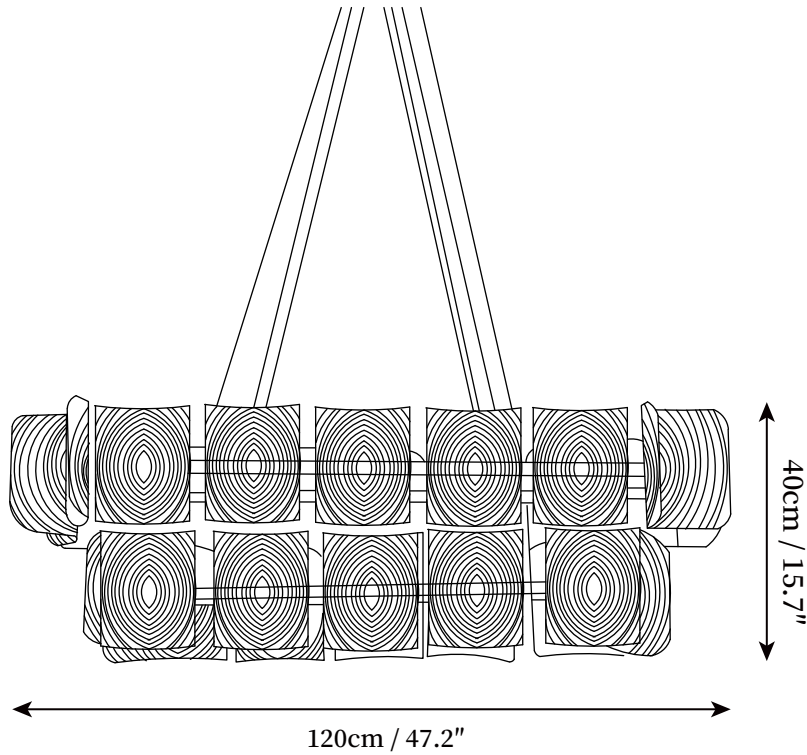

SPECIFICATION SHEET

SPECIFICATION DETAILS

*For custom options, consult factory for details

Fixture Dimensions	L 39.4" x W 11" x H 7.9" L 47.2" x W 19.7" x H 7.9"
Light source	Integrated LED
Wattage	~ 5W
Voltage	AC 110-240V
Dimming	Not supported
CRI(Ra)	90+ CRI
Mounting	Hardwired.
LED Rated Life	30000 hours
Color Temperature	Warm Light (3000K), Neutral Light (4000K), Cool Light (6000K)
Control method	Compatible with common wall switches(not included)
Finishes	Brass.
Shadow Details	Frosted white glass.
Material	Brass, Glass.
Wire Length	The standard length of the cord is 59" (150 cm), the length is adjustable.

SPECIFICATION SHEET

SPECIFICATION DETAILS

*For custom options, consult factory for details

Fixture Dimensions	L 47.2" x W 19.7" x H 15.7"
Light source	Integrated LED
Wattage	~ 5W
Voltage	AC 110-240V
Dimming	Not supported
CRI(Ra)	90+ CRI
Mounting	Hardwired.
LED Rated Life	30000 hours
Color Temperature	Warm Light (3000K), Neutral Light (4000K), Cool Light (6000K)
Control method	Compatible with common wall switches(not included)
Finishes	Brass.
Shadow Details	Frosted white glass.
Material	Brass, Glass.
Wire Length	The standard length of the cord is 59" (150 cm), the length is adjustable.