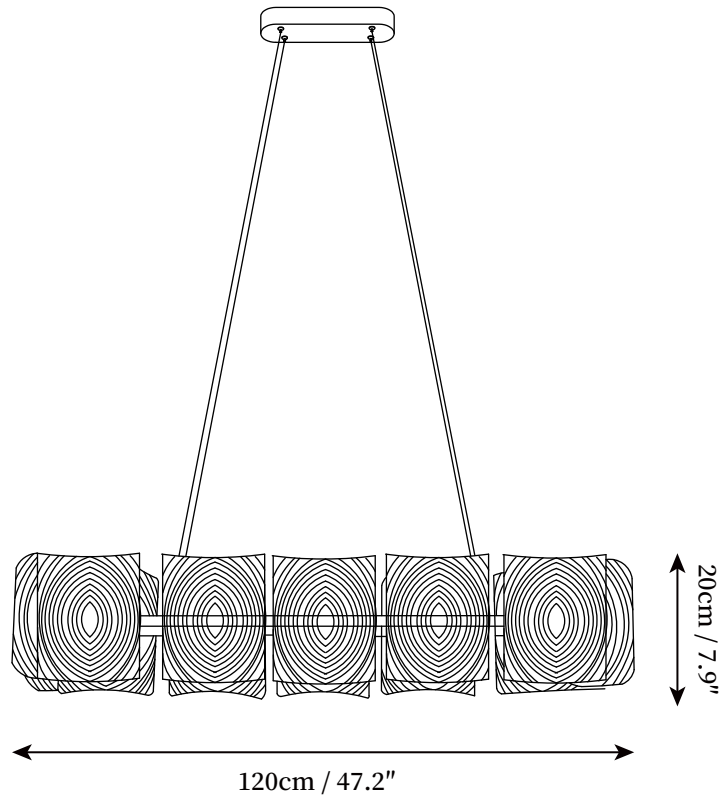

SPECIFICATION SHEET

SPECIFICATION DETAILS

*For custom options, consult factory for details

Fixture Dimensions	L 39.4" x W 11" x H 7.9" L 47.2" x W 19.7" x H 7.9"
Light source	Integrated LED
Wattage	~ 5W
Voltage	AC 110-240V
Dimming	Not supported
CRI(Ra)	90+ CRI
Mounting	Hardwired.
LED Rated Life	30000 hours
Color Temperature	Warm Light (3000K), Neutral Light (4000K), Cool Light (6000K)
Control method	Compatible with common wall switches(not included)
Finishes	Brass.
Shadow Details	Frosted white glass.
Material	Brass, Glass.
Wire Length	The standard length of the cord is 59" (150 cm), the length is adjustable.

SPECIFICATION SHEET

SPECIFICATION DETAILS

*For custom options, consult factory for details

Fixture Dimensions	L 47.2" x W 19.7" x H 15.7"
Light source	Integrated LED
Wattage	~ 5W
Voltage	AC 110-240V
Dimming	Not supported
CRI(Ra)	90+ CRI
Mounting	Hardwired.
LED Rated Life	30000 hours
Color Temperature	Warm Light (3000K), Neutral Light (4000K), Cool Light (6000K)
Control method	Compatible with common wall switches(not included)
Finishes	Brass.
Shadow Details	Frosted white glass.
Material	Brass, Glass.
Wire Length	The standard length of the cord is 59" (150 cm), the length is adjustable.