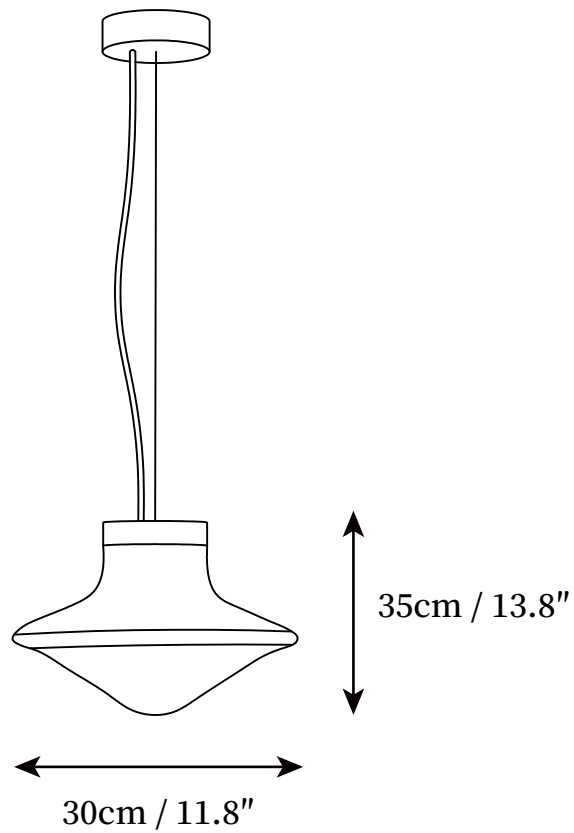

SPECIFICATION SHEET

SPECIFICATION DETAILS

*For custom options, consult factory for details

Fixture Dimensions	D 11.8" x H 13.8"
Light source	Integrated LED
Wattage	~ 5W
Voltage	AC 110-240V
Dimming	Not supported
CRI(Ra)	90+ CRI
Mounting	Hardwired.
LED Rated Life	30000 hours
Color Temperature	Warm Light (3000K), Neutral Light (4000K), Cool Light (6000K)
Control method	Compatible with common wall switches (not included)
Finishes	Black.
Shadow Details	Grey, White.
Material	Metal, Glass.
Wire Length	The standard length of the cord is 59" (150 cm), the length is adjustable.