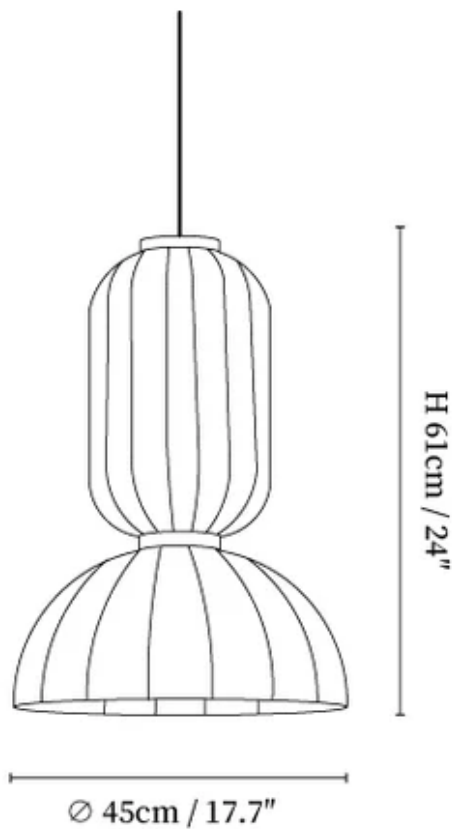

SPECIFICATION SHEET

SPECIFICATION DETAILS

*For custom options, consult factory for details

Fixture Dimensions	Ø 17.7" x H 24"
Light source	E26 or E27 (bulb not included)
Wattage	MAX 40W incandescent bulb or LED equivalent.
Voltage	AC 110-240V
Mounting	Hardwired.
Dimming	Compatible with dimmable bulbs (bulb not included)
Control method	Compatible with common wall switches (
Finishes	Black
Shade Details	White.
Material	Metal, Mulberry Silk.
Wire Length	The standard length of the suspended wire is 59 "(150 cm) and the length is adjustable.

SPECIFICATION SHEET

SPECIFICATION DETAILS

*For custom options, consult factory for details

Fixture Dimensions	Ø 19.7" x H 19.7"
Light source	E26 or E27 (bulb not included)
Wattage	MAX 40W incandescent bulb or LED equivalent.
Voltage	AC 110-240V
Mounting	Hardwired.
Dimming	Compatible with dimmable bulbs (bulb not included)
Control method	Compatible with common wall switches(not included)
Finishes	Black
Shade Details	White.
Material	Metal, Mulberry Silk.
Wire Length	The standard length of the suspended wire is 59 "(150 cm) and the length is adjustable.

SPECIFICATION SHEET

SPECIFICATION DETAILS

*For custom options, consult factory for details

Fixture Dimensions	Ø 23.6" x H 24"
Light source	E26 or E27 (bulb not included)
Wattage	MAX 40W incandescent bulb or LED equivalent.
Voltage	AC 110-240V
Mounting	Hardwired.
Dimming	Compatible with dimmable bulbs (bulb not included)
Control method	Compatible with common wall switches (
Finishes	Black
Shade Details	White.
Material	Metal, Mulberry Silk.
Wire Length	The standard length of the suspended wire is 59 "(150 cm) and the length is adjustable.