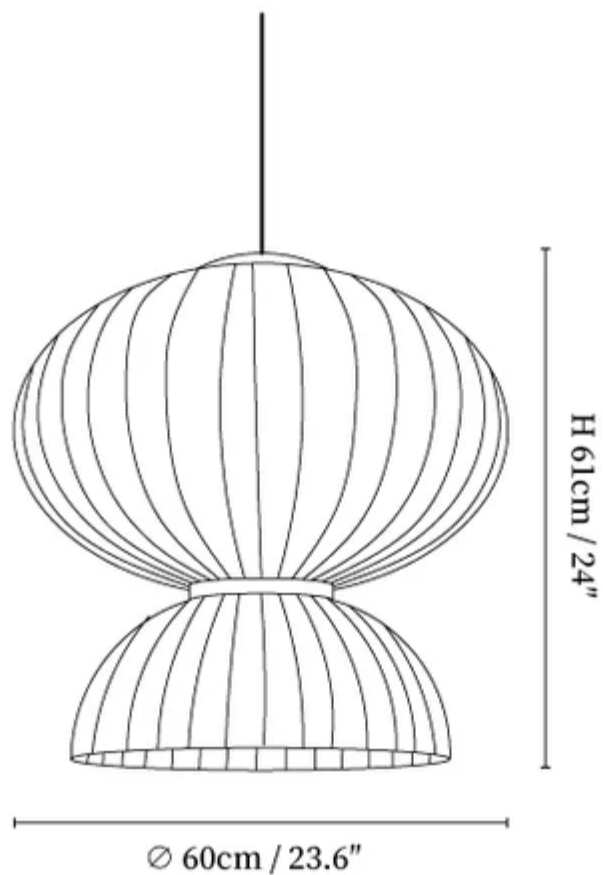

SPECIFICATION SHEET

SPECIFICATION DETAILS

*For custom options, consult factory for details

Fixture Dimensions	Ø 17.7" x H 24"
Light source	E26 or E27 (bulb not included)
Wattage	MAX 40W incandescent bulb or LED equivalent.
Voltage	AC 110-240V
Mounting	Hardwired.
Dimming	Compatible with dimmable bulbs (bulb not included)
Control method	Compatible with common wall switches (
Finishes	Black
Shade Details	White.
Material	Metal, Mulberry Silk.
Wire Length	The standard length of the suspended wire is 59 "(150 cm) and the length is adjustable.

SPECIFICATION SHEET

SPECIFICATION DETAILS

*For custom options, consult factory for details

Fixture Dimensions	Ø 19.7" x H 19.7"
Light source	E26 or E27 (bulb not included)
Wattage	MAX 40W incandescent bulb or LED equivalent.
Voltage	AC 110-240V
Mounting	Hardwired.
Dimming	Compatible with dimmable bulbs (bulb not included)
Control method	Compatible with common wall switches(not included)
Finishes	Black
Shade Details	White.
Material	Metal, Mulberry Silk.
Wire Length	The standard length of the suspended wire is 59 "(150 cm) and the length is adjustable.

SPECIFICATION SHEET

SPECIFICATION DETAILS

*For custom options, consult factory for details

Fixture Dimensions	Ø 23.6" x H 24"
Light source	E26 or E27 (bulb not included)
Wattage	MAX 40W incandescent bulb or LED equivalent.
Voltage	AC 110-240V
Mounting	Hardwired.
Dimming	Compatible with dimmable bulbs (bulb not included)
Control method	Compatible with common wall switches (
Finishes	Black
Shade Details	White.
Material	Metal, Mulberry Silk.
Wire Length	The standard length of the suspended wire is 59 "(150 cm) and the length is adjustable.