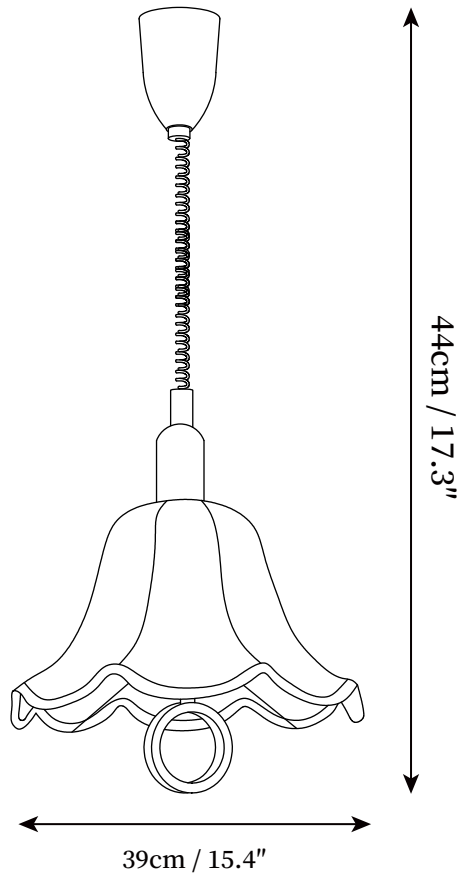

SPECIFICATION SHEET

SPECIFICATION DETAILS

*For custom options, consult factory for details

Fixture Dimensions	D 15.4" x H 17.3"
Light source	E26 or E27 (bulb not included)
Wattage	MAX 40W incandescent bulb or LED equivalent.
Voltage	AC 110-240V
Mounting	Hardwired.
Dimming	Compatible with dimmable bulbs (bulb not included)
Control method	Compatible with common wall switches (
Finishes	Dark walnut, Black.
Shade Details	Beige.
Material	Fabric, Wood, Metal.
Elastic cable	The standard length of the suspended cable is 59" retractable elastic cable.
