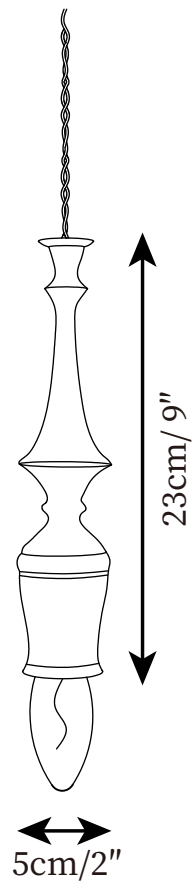

SPECIFICATION SHEET

SPECIFICATION DETAILS

*For custom options, consult factory for details

Fixture Dimensions	D 2" x H 9"
Light source	E26 or E27 (bulb not included)
Wattage	MAX 40W incandescent bulb or LED equivalent.
Voltage	AC 110-240V
Mounting	Hardwired.
Dimming	Compatible with dimmable bulbs (bulb not included)
Control method	Compatible with common wall switches(not included)
Finishes	Walnut wood color.
Shade Details	Walnut wood color.
Material	Metal, Wood.
Wire Length	The standard length of the suspended wire is 59 "(150 cm) and the length is adjustable.