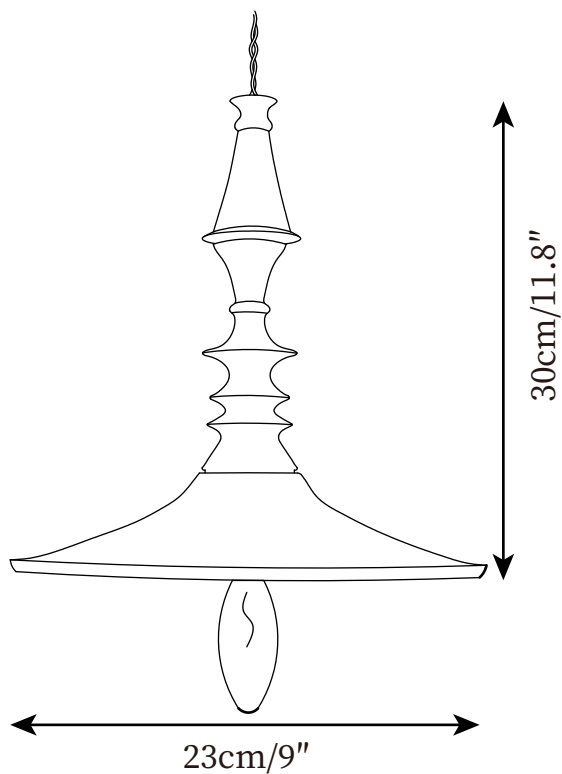

SPECIFICATION SHEET

SPECIFICATION DETAILS

*For custom options, consult factory for details

Fixture Dimensions	D 3.9" x H 9.4"
Light source	E26 or E27 (bulb not included)
Wattage	MAX 40W incandescent bulb or LED equivalent.
Voltage	AC 110-240V
Mounting	Hardwired.
Dimming	Compatible with dimmable bulbs (bulb not included)
Control method	Compatible with common wall switches(not included)
Finishes	Walnut wood color.
Shade Details	Walnut wood color.
Material	Metal, Wood.
Wire Length	The standard length of the suspended wire is 59 "(150 cm) and the length is adjustable.

SPECIFICATION SHEET

SPECIFICATION DETAILS

*For custom options, consult factory for details

Fixture Dimensions	D 9" x H 11.8"
Light source	E26 or E27 (bulb not included)
Wattage	MAX 40W incandescent bulb or LED equivalent.
Voltage	AC 110-240V
Mounting	Hardwired.
Dimming	Compatible with dimmable bulbs (bulb not included)
Control method	Compatible with common wall switches (not included)
Finishes	Walnut wood color.
Shade Details	Walnut wood color.
Material	Metal, Wood.
Wire Length	The standard length of the suspended wire is 59" (150 cm) and the length is adjustable.

SPECIFICATION SHEET

SPECIFICATION DETAILS

*For custom options, consult factory for details

Fixture Dimensions	D 7.4" x H 9"
Light source	E26 or E27 (bulb not included)
Wattage	MAX 40W incandescent bulb or LED equivalent.
Voltage	AC 110-240V
Mounting	Hardwired.
Dimming	Compatible with dimmable bulbs (bulb not included)
Control method	Compatible with common wall switches (not included)
Finishes	Walnut wood color.
Shade Details	Walnut wood color.
Material	Metal, Wood.
Wire Length	The standard length of the suspended wire is 59 "(150 cm) and the length is adjustable.