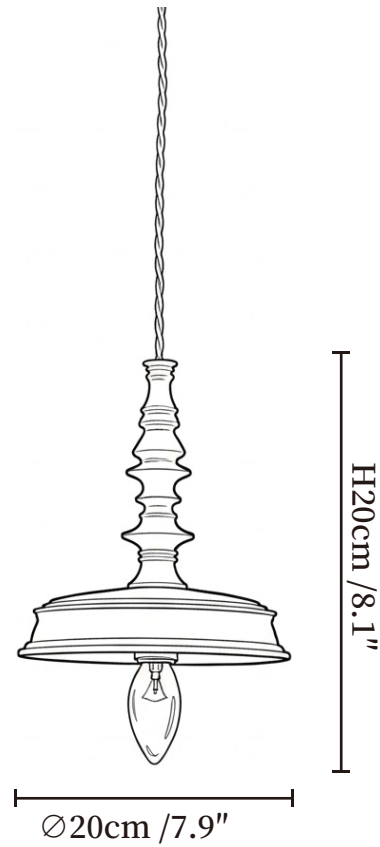

SPECIFICATION SHEET

SPECIFICATION DETAILS

*For custom options, consult factory for details

Fixture Dimensions	Ø 7.9" x H8.1"
Light source	E26 or E27 (bulb not included)
Wattage	MAX 40W incandescent bulb or LED equivalent.
Voltage	AC 110-240V
Mounting	Hardwired.
Dimming	Compatible with dimmable bulbs (bulb not included)
Control method	Compatible with common wall switches (not included)
Finishes	Walnut wood color.
Shade Details	Walnut wood color.
Material	Metal, Wood.
Wire Length	The standard length of the suspended wire is 59 "(150 cm) and the length is adjustable.