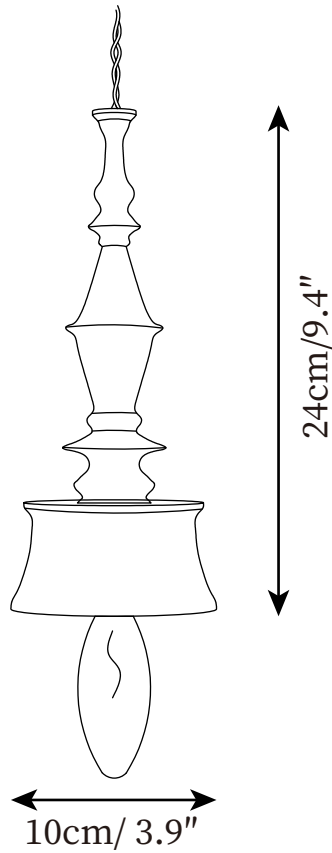

SPECIFICATION SHEET

SPECIFICATION DETAILS

*For custom options, consult factory for details

Fixture Dimensions	D 3.9" x H 9.4"
Light source	E26 or E27 (bulb not included)
Wattage	MAX 40W incandescent bulb or LED equivalent.
Voltage	AC 110-240V
Mounting	Hardwired.
Dimming	Compatible with dimmable bulbs (bulb not included)
Control method	Compatible with common wall switches(not included)
Finishes	Walnut wood color.
Shade Details	Walnut wood color.
Material	Metal, Wood.
Wire Length	The standard length of the suspended wire is 59 "(150 cm) and the length is adjustable.

SPECIFICATION SHEET

SPECIFICATION DETAILS

*For custom options, consult factory for details

Fixture Dimensions	D 9" x H 11.8"
Light source	E26 or E27 (bulb not included)
Wattage	MAX 40W incandescent bulb or LED equivalent.
Voltage	AC 110-240V
Mounting	Hardwired.
Dimming	Compatible with dimmable bulbs (bulb not included)
Control method	Compatible with common wall switches (not included)
Finishes	Walnut wood color.
Shade Details	Walnut wood color.
Material	Metal, Wood.
Wire Length	The standard length of the suspended wire is 59" (150 cm) and the length is adjustable.

SPECIFICATION SHEET

SPECIFICATION DETAILS

*For custom options, consult factory for details

Fixture Dimensions	D 7.4" x H 9"
Light source	E26 or E27 (bulb not included)
Wattage	MAX 40W incandescent bulb or LED equivalent.
Voltage	AC 110-240V
Mounting	Hardwired.
Dimming	Compatible with dimmable bulbs (bulb not included)
Control method	Compatible with common wall switches (not included)
Finishes	Walnut wood color.
Shade Details	Walnut wood color.
Material	Metal, Wood.
Wire Length	The standard length of the suspended wire is 59 "(150 cm) and the length is adjustable.