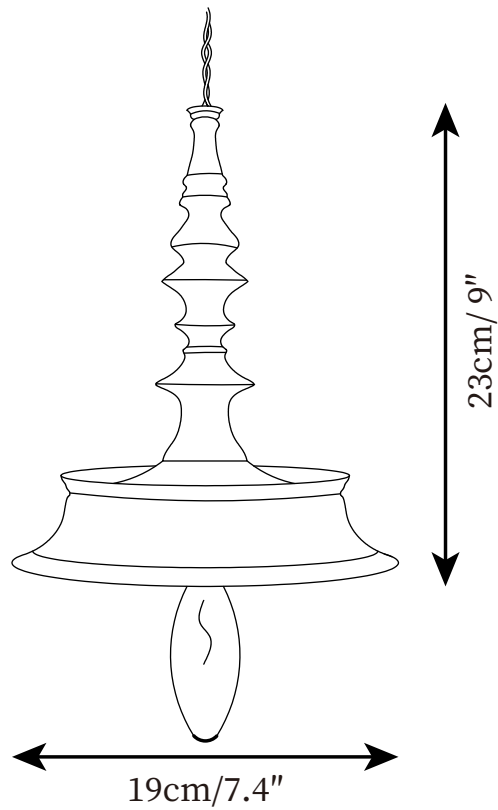

SPECIFICATION SHEET

SPECIFICATION DETAILS

*For custom options, consult factory for details

Fixture Dimensions	D 3.9" x H 9.4"
Light source	E26 or E27 (bulb not included)
Wattage	MAX 40W incandescent bulb or LED equivalent.
Voltage	AC 110-240V
Mounting	Hardwired.
Dimming	Compatible with dimmable bulbs (bulb not included)
Control method	Compatible with common wall switches(not included)
Finishes	Walnut wood color.
Shade Details	Walnut wood color.
Material	Metal, Wood.
Wire Length	The standard length of the suspended wire is 59 "(150 cm) and the length is adjustable.

SPECIFICATION SHEET

SPECIFICATION DETAILS

*For custom options, consult factory for details

Fixture Dimensions	D 9" x H 11.8"
Light source	E26 or E27 (bulb not included)
Wattage	MAX 40W incandescent bulb or LED equivalent.
Voltage	AC 110-240V
Mounting	Hardwired.
Dimming	Compatible with dimmable bulbs (bulb not included)
Control method	Compatible with common wall switches (not included)
Finishes	Walnut wood color.
Shade Details	Walnut wood color.
Material	Metal, Wood.
Wire Length	The standard length of the suspended wire is 59" (150 cm) and the length is adjustable.

SPECIFICATION SHEET

SPECIFICATION DETAILS

*For custom options, consult factory for details

Fixture Dimensions	D 7.4" x H 9"
Light source	E26 or E27 (bulb not included)
Wattage	MAX 40W incandescent bulb or LED equivalent.
Voltage	AC 110-240V
Mounting	Hardwired.
Dimming	Compatible with dimmable bulbs (bulb not included)
Control method	Compatible with common wall switches (not included)
Finishes	Walnut wood color.
Shade Details	Walnut wood color.
Material	Metal, Wood.
Wire Length	The standard length of the suspended wire is 59 "(150 cm) and the length is adjustable.