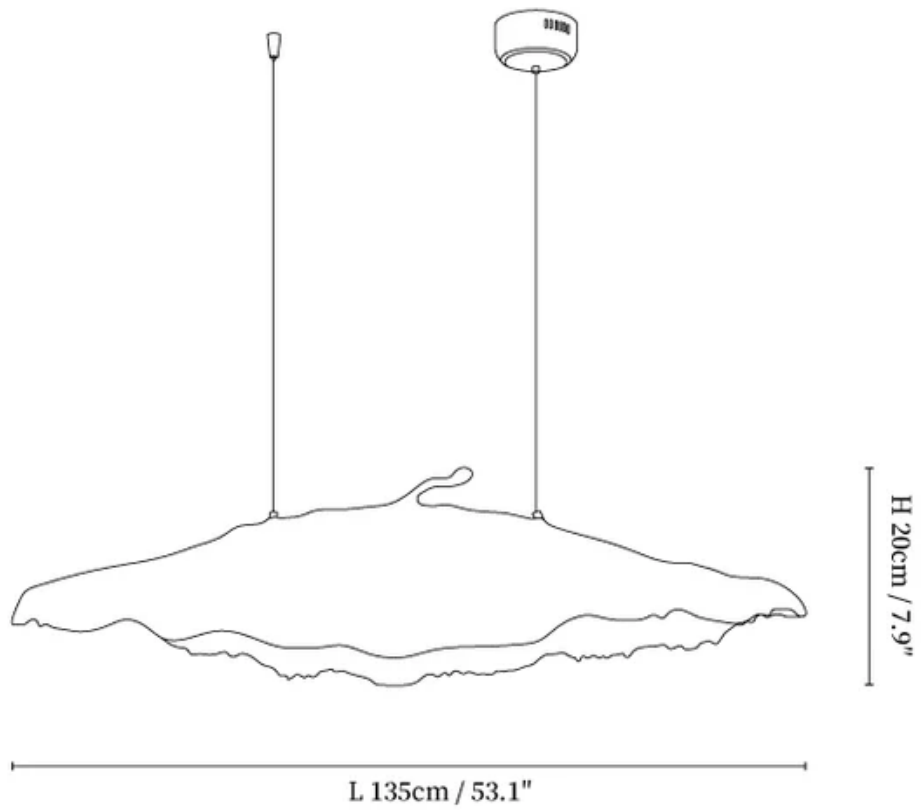

SPECIFICATION SHEET

SPECIFICATION DETAILS

*For custom options, consult factory for details

Fixture Dimensions	L 13.8" x W 9.8" x H 25.6"
Light source	Integrated LED
Wattage	~ 10W
Voltage	AC 110-240V
Dimming	Not supported
CRI(Ra)	90+ CRI
Mounting	Hardwired.
LED Rated Life	30000 hours
Color Temperature	Warm Light (3000K), Neutral Light (4000K), Cool Light (6000K)
Control method	Compatible with common wall switches (not included).
Finishes	White.
Shadow Details	White.
Material	Metal, Natural paper pulp.
Wire Length	The standard length of the cord is 59" (150 cm), the length is adjustable.

SPECIFICATION SHEET

SPECIFICATION DETAILS

*For custom options, consult factory for details

Fixture Dimensions	L 53.1" x W 11.4" x H 7.9"
Light source	Integrated LED
Wattage	~ 10W
Voltage	AC 110-240V
Dimming	Not supported
CRI(Ra)	90+ CRI
Mounting	Hardwired.
LED Rated Life	30000 hours
Color Temperature	Warm Light (3000K), Neutral Light (4000K), Cool Light (6000K)
Control method	Compatible with common wall switches(not included).
Finishes	White.
Shadow Details	White.
Material	Metal, Natural paper pulp.
Wire Length	The standard length of the cord is 59" (150 cm), the length is adjustable.