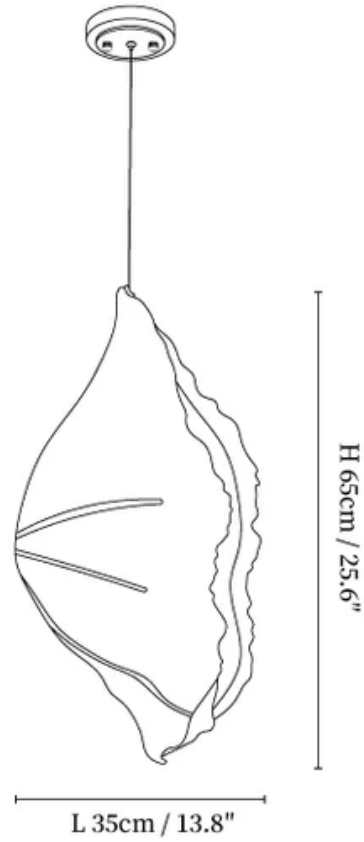

SPECIFICATION SHEET

SPECIFICATION DETAILS

*For custom options, consult factory for details

Fixture Dimensions	L 13.8" x W 9.8" x H 25.6"
Light source	Integrated LED
Wattage	~ 10W
Voltage	AC 110-240V
Dimming	Not supported
CRI(Ra)	90+ CRI
Mounting	Hardwired.
LED Rated Life	30000 hours
Color Temperature	Warm Light (3000K), Neutral Light (4000K), Cool Light (6000K)
Control method	Compatible with common wall switches (not included).
Finishes	White.
Shadow Details	White.
Material	Metal, Natural paper pulp.
Wire Length	The standard length of the cord is 59" (150 cm), the length is adjustable.

SPECIFICATION SHEET

SPECIFICATION DETAILS

*For custom options, consult factory for details

Fixture Dimensions	L 53.1" x W 11.4" x H 7.9"
Light source	Integrated LED
Wattage	~ 10W
Voltage	AC 110-240V
Dimming	Not supported
CRI(Ra)	90+ CRI
Mounting	Hardwired.
LED Rated Life	30000 hours
Color Temperature	Warm Light (3000K), Neutral Light (4000K), Cool Light (6000K)
Control method	Compatible with common wall switches(not included).
Finishes	White.
Shadow Details	White.
Material	Metal, Natural paper pulp.
Wire Length	The standard length of the cord is 59" (150 cm), the length is adjustable.