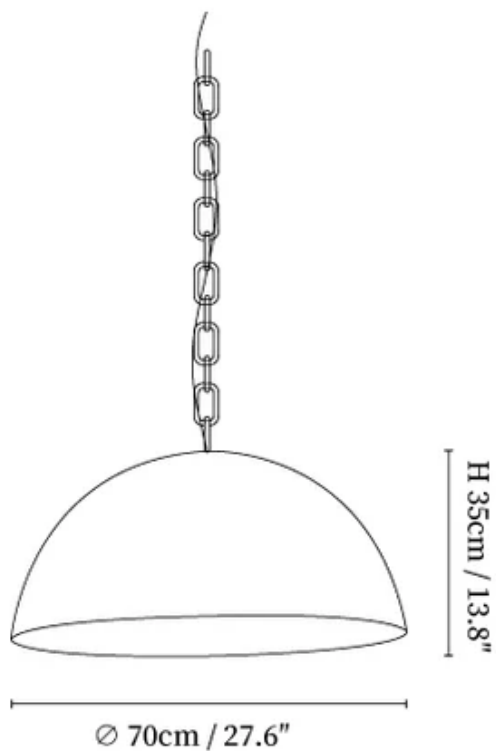

# SPECIFICATION SHEET

---

## SPECIFICATION DETAILS

\*For custom options, consult factory for details

<b>Fixture Dimensions</b>	D 27.6" x H 13.8" (1 heads)
<b>Light source</b>	E27 or E26 (bulb not included)
<b>Wattage</b>	MAX 40W incandescent bulb or LED equivalent.
<b>Voltage</b>	AC 110-240V
<b>Mounting</b>	Hardwired.
<b>Dimming</b>	Compatible with dimmable bulbs (bulb not included)
<b>Control method</b>	Compatible with common wall switches (not included)
<b>Finishes</b>	White.
<b>Shade Details</b>	White.
<b>Material</b>	Metal.
<b>Hanging Length</b>	Suspension chain length is 150cm/59", the length can be specified according to needs