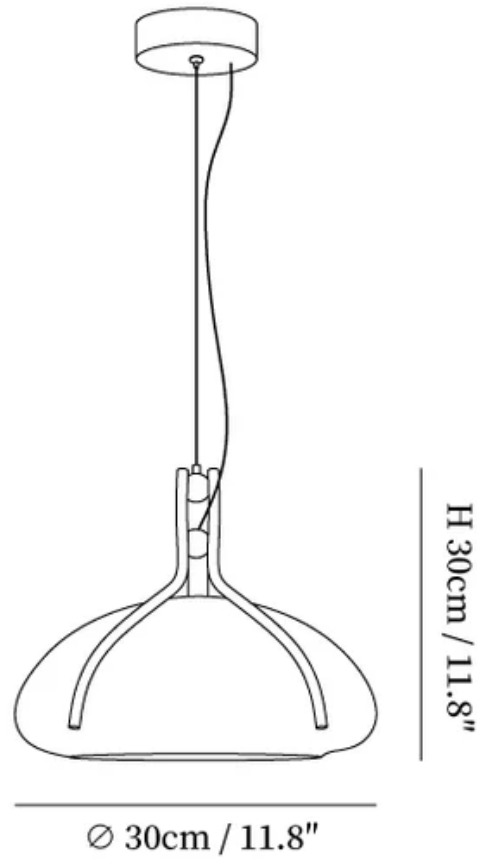

# SPECIFICATION SHEET

---

## SPECIFICATION DETAILS

\*For custom options, consult factory for details

<b>Fixture Dimensions</b>	D 11.8" x H 11.8"
<b>Light source</b>	E26 or E27. (bulb not included)
<b>Wattage</b>	MAX 40W incandescent bulb or LED equivalent.
<b>Voltage</b>	AC 110-240V
<b>Mounting</b>	Hardwired.
<b>Dimming</b>	Compatible with dimmable bulbs (bulb not included)
<b>Control method</b>	Compatible with common wall switches(not included)
<b>Finishes</b>	Chrome.
<b>Shade Details</b>	Orange.
<b>Material</b>	Metal, Glass.
<b>Wire Length</b>	The standard length of the cord is 59" (150 cm), the length is adjustable.