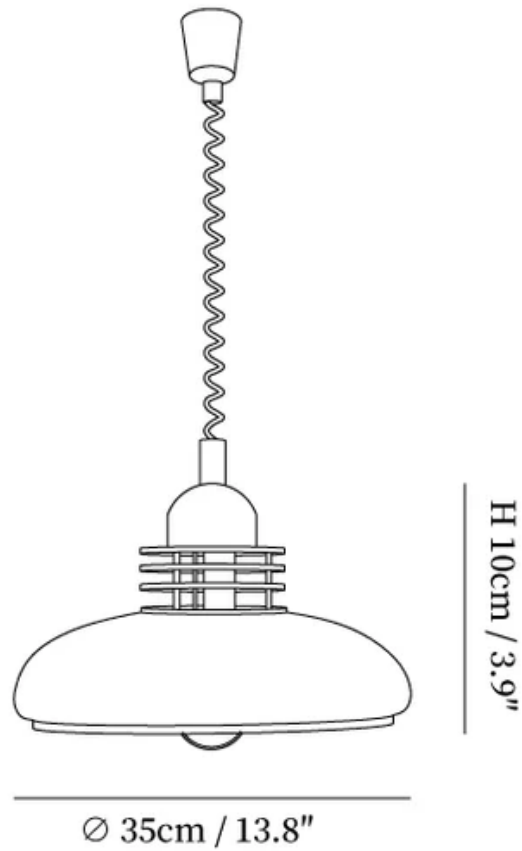

SPECIFICATION SHEET

SPECIFICATION DETAILS

*For custom options, consult factory for details

Fixture Dimensions	D 13.8" x H 9.8"
Light source	E26 or E27. (bulb not included)
Wattage	MAX 40W incandescent bulb or LED equivalent.
Voltage	AC 110-240V
Mounting	Hardwired.
Dimming	Compatible with dimmable bulbs (bulb not included)
Control method	Compatible with common wall switches
Finishes	Chrome, Black, White.
Shade Details	Beige, Orange gradient.
Material	Metal, Glass.
Wire Length	The standard length of the cord is 59" (150 cm), the length is adjustable.