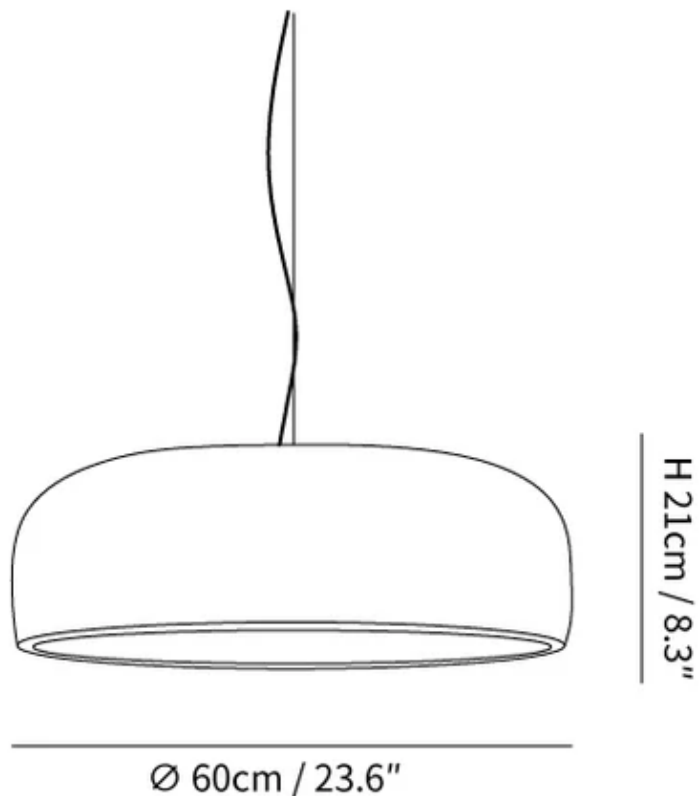

SPECIFICATION SHEET

SPECIFICATION DETAILS

*For custom options, consult factory for details

Fixture Dimensions	D 17.7" x H 5.9", D 23.6" x H 8.3"
Light source	E26 or E27. (bulb not included)
Wattage	MAX 40W incandescent bulb or LED equivalent.
Voltage	AC 110-240V
Mounting	Hardwired.
Dimming	Compatible with dimmable bulbs (bulb not included)
Control method	Compatible with common wall switches(not included)
Finishes	White, Black, Grey, Green, Red.
Shade Details	White, Black, Grey, Green, Red.
Material	Aluminium and Polycarbonate.
Wire Length	The standard length of the cord is 59" (150 cm), the length is adjustable.