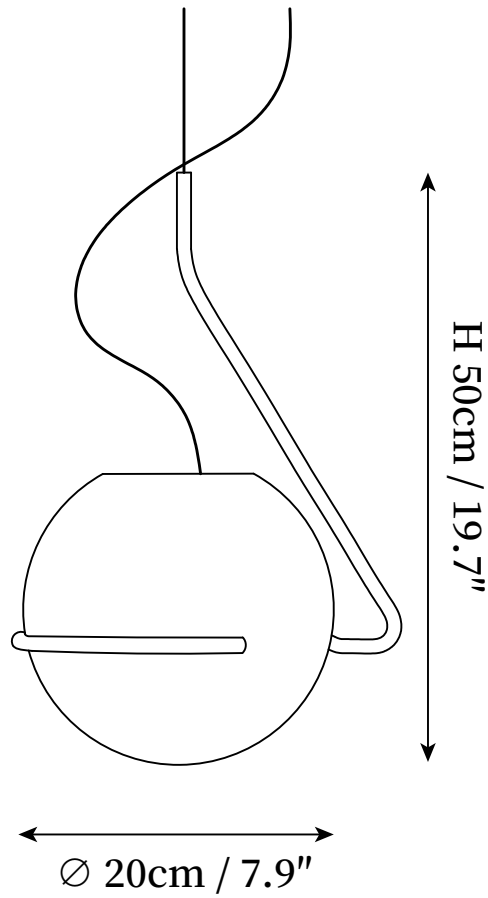

SPECIFICATION SHEET

SPECIFICATION DETAILS

*For custom options, consult factory for details

Fixture Dimensions	D 5.9" x H 13", D 7.9" x H 19.7"
Light source	E26 or E27. (bulb not included)
Wattage	MAX 40W incandescent bulb or LED equivalent.
Voltage	AC 110-240V
Mounting	Hardwired.
Dimming	Compatible with dimmable bulbs (bulb not included)
Control method	Compatible with common wall switches(not included)
Finishes	White, Red.
Shade Details	White.
Material	Metal, Acrylic.
Wire Length	The standard length of the cord is 59" (150 cm), the length is adjustable.
