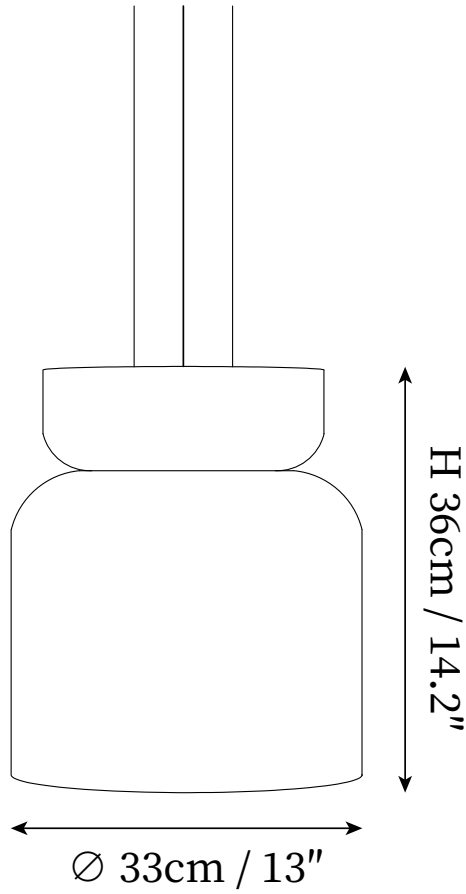

SPECIFICATION SHEET

SPECIFICATION DETAILS

*For custom options, consult factory for details

Fixture Dimensions	D 13" x H 14.2"
Light source	Integrated LED
Wattage	~ 10W
Voltage	AC 110-240V
Dimming	Not supported
CRI(Ra)	90+ CRI
Mounting	Hardwired.
LED Rated Life	30000 hours
Color Temperature	Warm Light (3000K), Neutral Light (4000K), Cool Light (6000K)
Control method	Compatible with common wall switches(not included).
Finishes	White.
Shadow Details	White.
Material	Metal, Glass.
Wire Length	The standard length of the cord is 59" (150 cm), the length is adjustable.