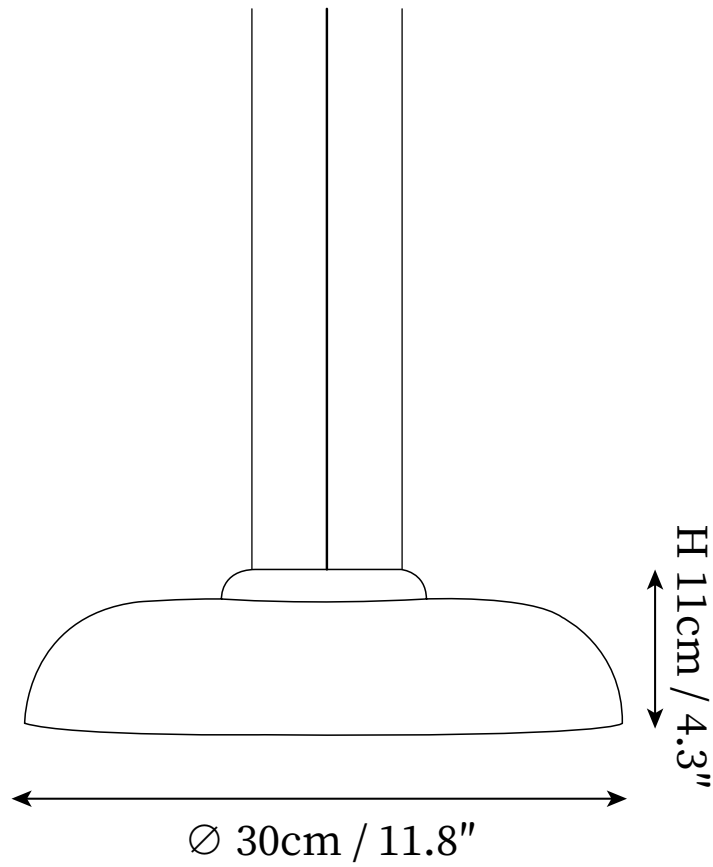

## SPECIFICATION DETAILS

\*For custom options, consult factory for details

<b>Fixture Dimensions</b>	D 13" x H 3.5"
<b>Light source</b>	Integrated LED
<b>Wattage</b>	~ 10W
<b>Voltage</b>	AC 110-240V
<b>Dimming</b>	Not supported
<b>CRI(Ra)</b>	90+ CRI
<b>Mounting</b>	Hardwired.
<b>LED Rated Life</b>	30000 hours
<b>Color Temperature</b>	Warm Light (3000K), Neutral Light (4000K), Cool Light (6000K)
<b>Control method</b>	Compatible with common wall switches(not included).
<b>Finishes</b>	White.
<b>Shadow Details</b>	White.
<b>Material</b>	Metal, Glass.
<b>Wire Length</b>	The standard length of the cord is 59" (150 cm), the length is adjustable.

## SPECIFICATION DETAILS

\*For custom options, consult factory for details

<b>Fixture Dimensions</b>	D 11.8" x H 4.3"
<b>Light source</b>	Integrated LED
<b>Wattage</b>	~ 10W
<b>Voltage</b>	AC 110-240V
<b>Dimming</b>	Not supported
<b>CRI(Ra)</b>	90+ CRI
<b>Mounting</b>	Hardwired.
<b>LED Rated Life</b>	30000 hours
<b>Color Temperature</b>	Warm Light (3000K), Neutral Light (4000K), Cool Light (6000K)
<b>Control method</b>	Compatible with common wall switches(not included).
<b>Finishes</b>	White.
<b>Shadow Details</b>	White.
<b>Material</b>	Metal, Glass.
<b>Wire Length</b>	The standard length of the cord is 59" (150 cm), the length is adjustable.

## SPECIFICATION DETAILS

\*For custom options, consult factory for details

<b>Fixture Dimensions</b>	D 13" x H 9.8" , D 15" x H 13.8"
<b>Light source</b>	Integrated LED
<b>Wattage</b>	~ 10W
<b>Voltage</b>	AC 110-240V
<b>Dimming</b>	Not supported
<b>CRI(Ra)</b>	90+ CRI
<b>Mounting</b>	Hardwired.
<b>LED Rated Life</b>	30000 hours
<b>Color Temperature</b>	Warm Light (3000K), Neutral Light (4000K), Cool Light (6000K)
<b>Control method</b>	Compatible with common wall switches(not included).
<b>Finishes</b>	White.
<b>Shadow Details</b>	White.
<b>Material</b>	Metal, Glass.
<b>Wire Length</b>	The standard length of the cord is 59" (150 cm), the length is adjustable.