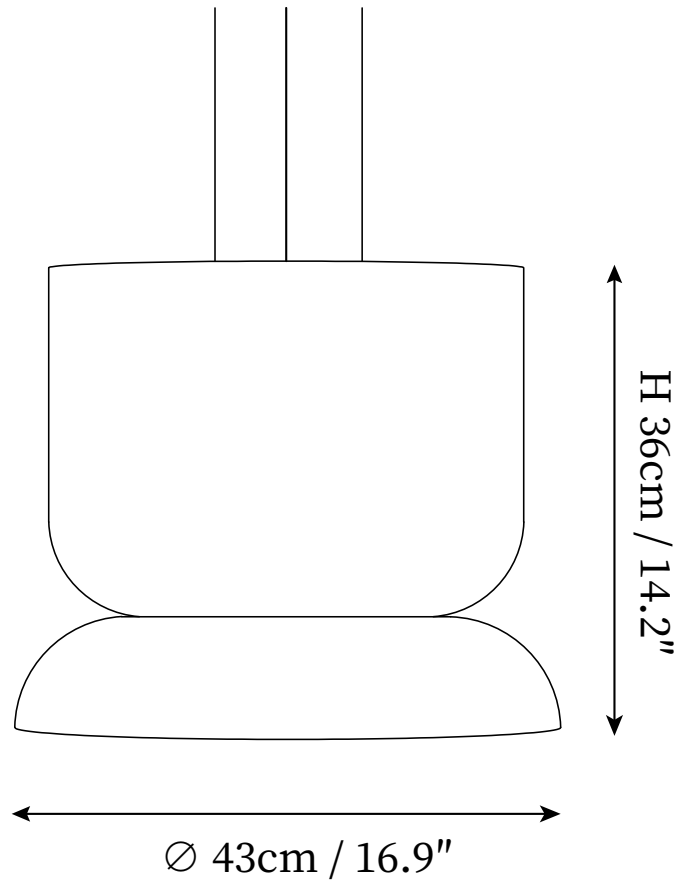

SPECIFICATION SHEET

SPECIFICATION DETAILS

*For custom options, consult factory for details

Fixture Dimensions	D 16.9" x H 14.2"
Light source	Integrated LED
Wattage	~ 10W
Voltage	AC 110-240V
Dimming	Not supported
CRI(Ra)	90+ CRI
Mounting	Hardwired.
LED Rated Life	30000 hours
Color Temperature	Warm Light (3000K), Neutral Light (4000K), Cool Light (6000K)
Control method	Compatible with common wall switches (not included).
Finishes	White.
Shadow Details	White.
Material	Metal, Glass.
Wire Length	The standard length of the cord is 59" (150 cm), the length is adjustable.