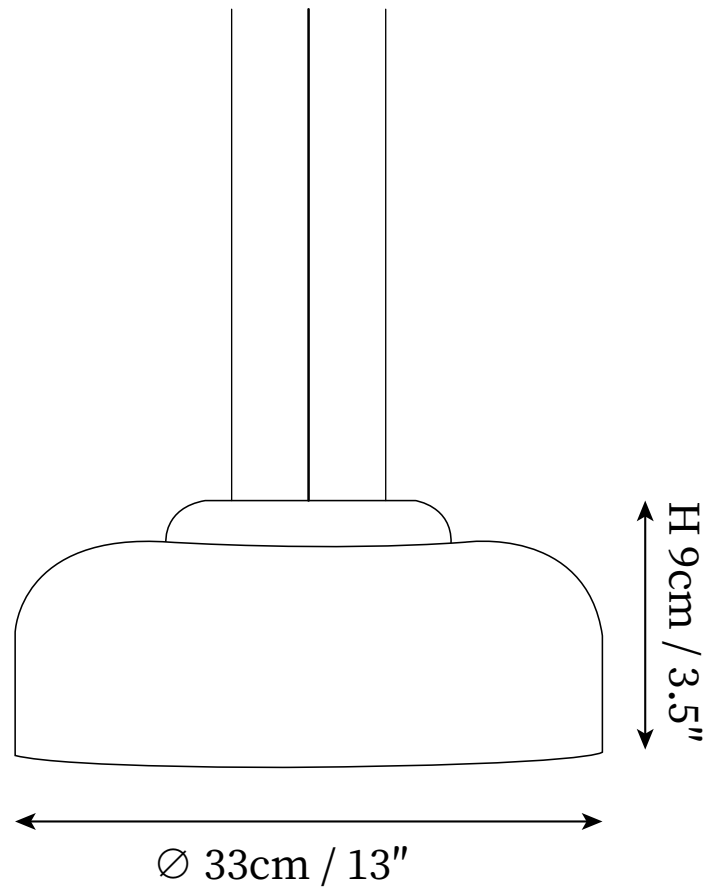

## SPECIFICATION DETAILS

\*For custom options, consult factory for details

<b>Fixture Dimensions</b>	D 13" x H 3.5"
<b>Light source</b>	Integrated LED
<b>Wattage</b>	~ 10W
<b>Voltage</b>	AC 110-240V
<b>Dimming</b>	Not supported
<b>CRI(Ra)</b>	90+ CRI
<b>Mounting</b>	Hardwired.
<b>LED Rated Life</b>	30000 hours
<b>Color Temperature</b>	Warm Light (3000K), Neutral Light (4000K), Cool Light (6000K)
<b>Control method</b>	Compatible with common wall switches(not included).
<b>Finishes</b>	White.
<b>Shadow Details</b>	White.
<b>Material</b>	Metal, Glass.
<b>Wire Length</b>	The standard length of the cord is 59" (150 cm), the length is adjustable.

## SPECIFICATION DETAILS

\*For custom options, consult factory for details

<b>Fixture Dimensions</b>	D 11.8" x H 4.3"
<b>Light source</b>	Integrated LED
<b>Wattage</b>	~ 10W
<b>Voltage</b>	AC 110-240V
<b>Dimming</b>	Not supported
<b>CRI(Ra)</b>	90+ CRI
<b>Mounting</b>	Hardwired.
<b>LED Rated Life</b>	30000 hours
<b>Color Temperature</b>	Warm Light (3000K), Neutral Light (4000K), Cool Light (6000K)
<b>Control method</b>	Compatible with common wall switches(not included).
<b>Finishes</b>	White.
<b>Shadow Details</b>	White.
<b>Material</b>	Metal, Glass.
<b>Wire Length</b>	The standard length of the cord is 59" (150 cm), the length is adjustable.

## SPECIFICATION DETAILS

\*For custom options, consult factory for details

<b>Fixture Dimensions</b>	D 13" x H 9.8" , D 15" x H 13.8"
<b>Light source</b>	Integrated LED
<b>Wattage</b>	~ 10W
<b>Voltage</b>	AC 110-240V
<b>Dimming</b>	Not supported
<b>CRI(Ra)</b>	90+ CRI
<b>Mounting</b>	Hardwired.
<b>LED Rated Life</b>	30000 hours
<b>Color Temperature</b>	Warm Light (3000K), Neutral Light (4000K), Cool Light (6000K)
<b>Control method</b>	Compatible with common wall switches(not included).
<b>Finishes</b>	White.
<b>Shadow Details</b>	White.
<b>Material</b>	Metal, Glass.
<b>Wire Length</b>	The standard length of the cord is 59" (150 cm), the length is adjustable.