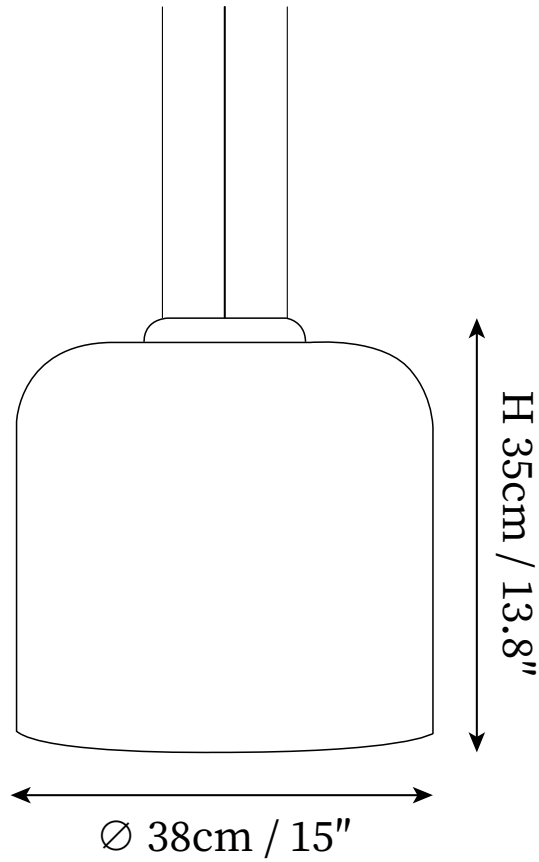

## SPECIFICATION DETAILS

\*For custom options, consult factory for details

<b>Fixture Dimensions</b>	D 13" x H 3.5"
<b>Light source</b>	Integrated LED
<b>Wattage</b>	~ 10W
<b>Voltage</b>	AC 110-240V
<b>Dimming</b>	Not supported
<b>CRI(Ra)</b>	90+ CRI
<b>Mounting</b>	Hardwired.
<b>LED Rated Life</b>	30000 hours
<b>Color Temperature</b>	Warm Light (3000K), Neutral Light (4000K), Cool Light (6000K)
<b>Control method</b>	Compatible with common wall switches(not included).
<b>Finishes</b>	White.
<b>Shadow Details</b>	White.
<b>Material</b>	Metal, Glass.
<b>Wire Length</b>	The standard length of the cord is 59" (150 cm), the length is adjustable.

## SPECIFICATION DETAILS

\*For custom options, consult factory for details

<b>Fixture Dimensions</b>	D 11.8" x H 4.3"
<b>Light source</b>	Integrated LED
<b>Wattage</b>	~ 10W
<b>Voltage</b>	AC 110-240V
<b>Dimming</b>	Not supported
<b>CRI(Ra)</b>	90+ CRI
<b>Mounting</b>	Hardwired.
<b>LED Rated Life</b>	30000 hours
<b>Color Temperature</b>	Warm Light (3000K), Neutral Light (4000K), Cool Light (6000K)
<b>Control method</b>	Compatible with common wall switches(not included).
<b>Finishes</b>	White.
<b>Shadow Details</b>	White.
<b>Material</b>	Metal, Glass.
<b>Wire Length</b>	The standard length of the cord is 59" (150 cm), the length is adjustable.

## SPECIFICATION DETAILS

\*For custom options, consult factory for details

<b>Fixture Dimensions</b>	D 13" x H 9.8" , D 15" x H 13.8"
<b>Light source</b>	Integrated LED
<b>Wattage</b>	~ 10W
<b>Voltage</b>	AC 110-240V
<b>Dimming</b>	Not supported
<b>CRI(Ra)</b>	90+ CRI
<b>Mounting</b>	Hardwired.
<b>LED Rated Life</b>	30000 hours
<b>Color Temperature</b>	Warm Light (3000K), Neutral Light (4000K), Cool Light (6000K)
<b>Control method</b>	Compatible with common wall switches(not included).
<b>Finishes</b>	White.
<b>Shadow Details</b>	White.
<b>Material</b>	Metal, Glass.
<b>Wire Length</b>	The standard length of the cord is 59" (150 cm), the length is adjustable.