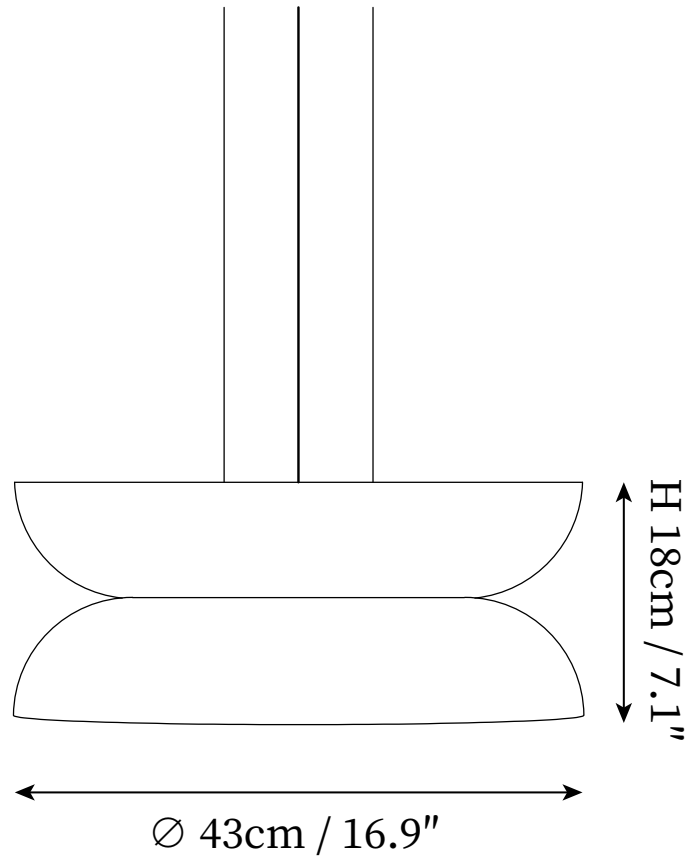

SPECIFICATION SHEET

SPECIFICATION DETAILS

*For custom options, consult factory for details

Fixture Dimensions	D 16.9" x H 7.1"
Light source	Integrated LED
Wattage	~ 10W
Voltage	AC 110-240V
Dimming	Not supported
CRI(Ra)	90+ CRI
Mounting	Hardwired.
LED Rated Life	30000 hours
Color Temperature	Warm Light (3000K), Neutral Light (4000K), Cool Light (6000K)
Control method	Compatible with common wall switches(not included).
Finishes	White.
Shadow Details	White.
Material	Metal, Glass.
Wire Length	The standard length of the cord is 59" (150 cm), the length is adjustable.