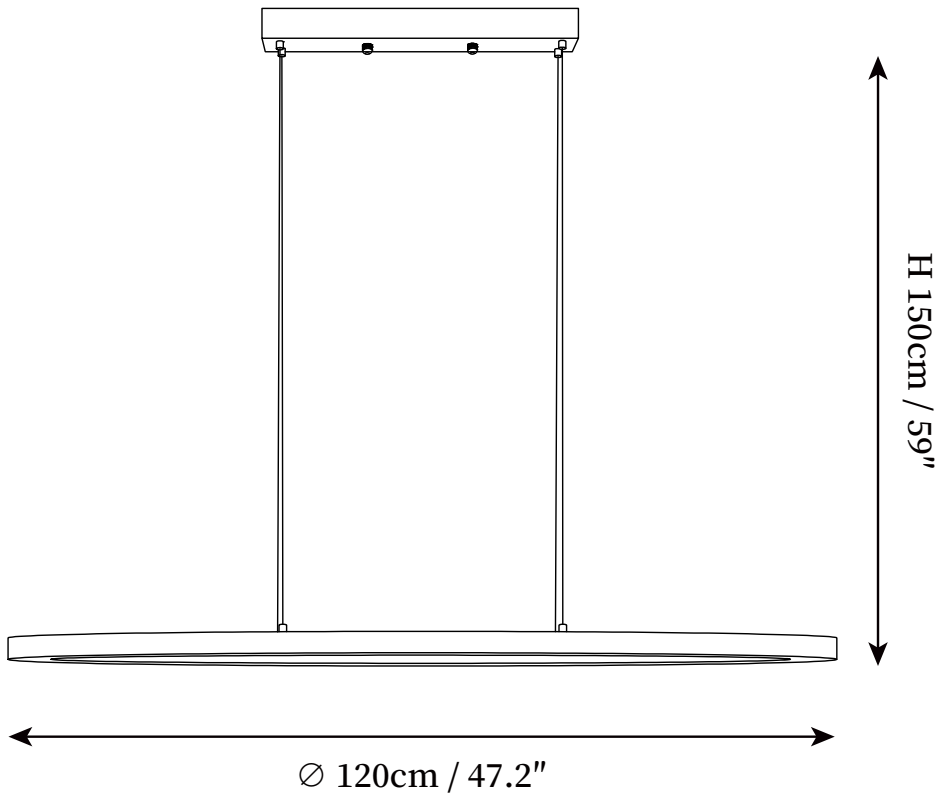

SPECIFICATION SHEET

SPECIFICATION DETAILS

*For custom options, consult factory for details

Fixture Dimensions	L 35.4" x W 5.9" x H 59", L 47.2" x W 5.9" x H 59"
Light source	Integrated LED
Wattage	~ 20W
Voltage	AC 110-240V
Dimming	Not supported
CRI(Ra)	90+ CRI
Mounting	Hardwired.
LED Rated Life	30000 hours
Color Temperature	Warm Light (3000K), Neutral Light (4000K), Cool Light (6000K)
Control method	Compatible with common wall switches(not included).
Finishes	Walnut wood.
Shadow Details	White.
Material	Metal, Wood, Acrylic.
Wire Length	The standard length of the cord is 59" (150 cm), the length is adjustable.