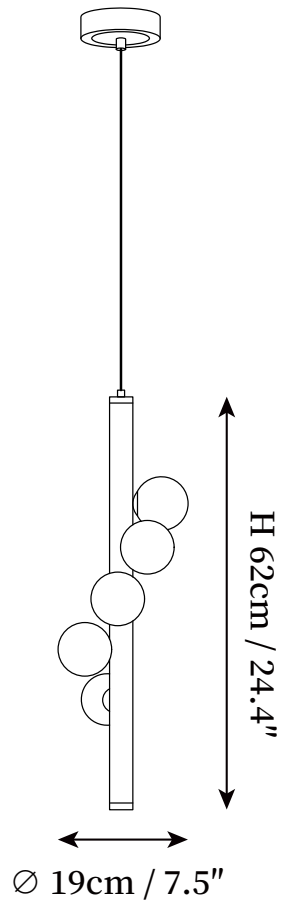

SPECIFICATION SHEET

SPECIFICATION DETAILS

*For custom options, consult factory for details

Fixture Dimensions	D 7.5" x H 24.4"
Light source	G9. (bulb not included).
Wattage	~ 5W incandescent bulb or LED equivalent.
Voltage	AC 110-240V
Mounting	Hardwired.
Dimming	Compatible with dimmable bulbs (bulb not included)
Control method	Compatible with common wall switches (not included)
Finishes	Nature wood, Walnut wood.
Shade Details	White.
Material	Metal, Wood, Glass.
Wire Length	The standard length of the cord is 59" (150 cm), the length is adjustable.