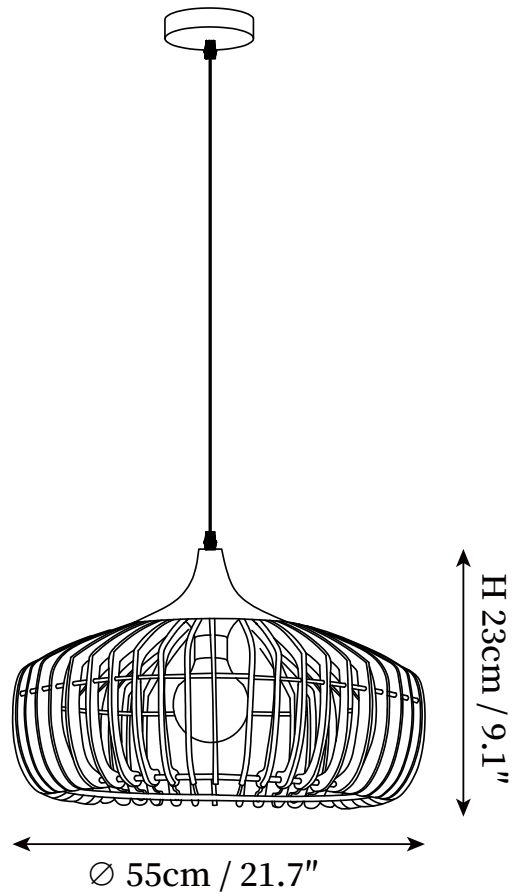

## SPECIFICATION DETAILS

\*For custom options, consult factory for details

<b>Fixture Dimensions</b>	D 16.9" x H 7.5", D 21.7" x H 9.1"
<b>Light source</b>	E26 or E27 (bulb not included).
<b>Wattage</b>	MAX 40W incandescent bulb or LED equivalent.
<b>Voltage</b>	AC 110-240V
<b>Mounting</b>	Hardwired.
<b>Dimming</b>	Compatible with dimmable bulbs (bulb not included)
<b>Control method</b>	Compatible with common wall switches(not included)
<b>Finishes</b>	Nature wood, Walnut wood.
<b>Shade Details</b>	Nature wood, Walnut wood, White.
<b>Material</b>	Metal, Wood, Fabric.
<b>Wire Length</b>	The standard length of the cord is 59" (150 cm), the length is adjustable.