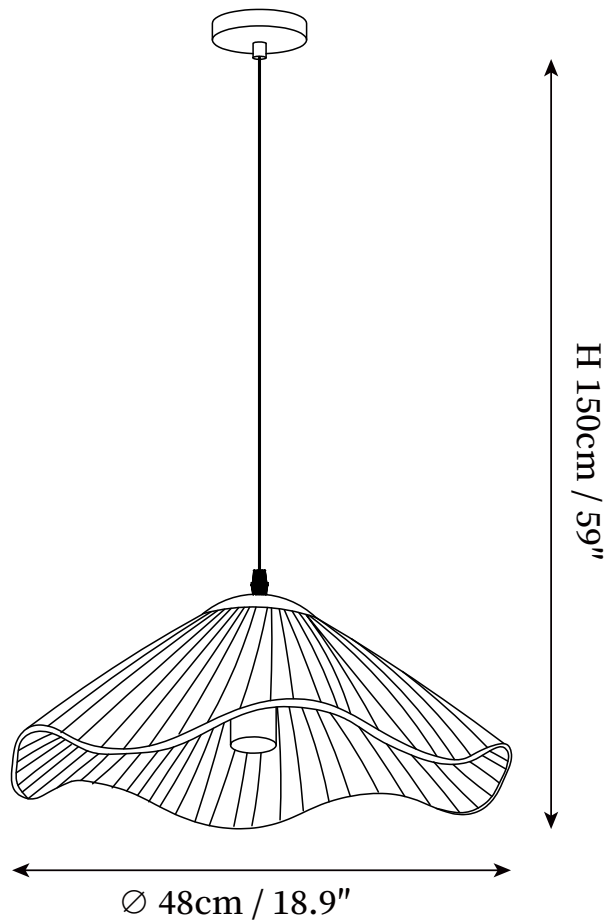

## SPECIFICATION DETAILS

\*For custom options, consult factory for details

<b>Fixture Dimensions</b>	D 18.9" x H 59"
<b>Light source</b>	E26 or E27 (bulb not included).
<b>Wattage</b>	MAX 40W incandescent bulb or LED equivalent.
<b>Voltage</b>	AC 110-240V
<b>Mounting</b>	Hardwired.
<b>Dimming</b>	Compatible with dimmable bulbs (bulb not included)
<b>Control method</b>	Compatible with common wall switches (not included)
<b>Finishes</b>	Black.
<b>Shade Details</b>	Natural straw.
<b>Material</b>	Metal, Straw.
<b>Wire Length</b>	The standard length of the cord is 59" (150 cm), the length is adjustable.