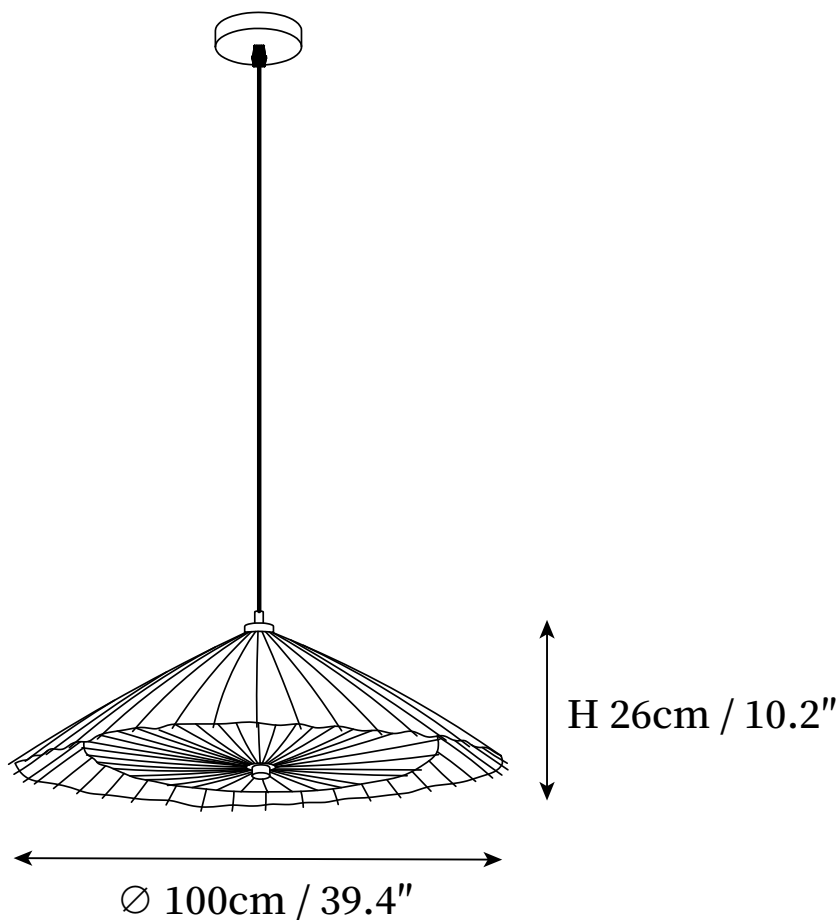

SPECIFICATION SHEET

SPECIFICATION DETAILS

*For custom options, consult factory for details

Fixture Dimensions	D 23.6" x H 10.2", D 39.4" x H 10.2"
Light source	E26 or E27 (bulb not included).
Wattage	MAX 40W incandescent bulb or LED equivalent.
Voltage	AC 110-240V
Mounting	Hardwired.
Dimming	Compatible with dimmable bulbs (bulb not included)
Control method	Compatible with common wall switches (not included)
Finishes	Beige.
Shade Details	Beige.
Material	Metal, Fabric.
Wire Length	The standard length of the cord is 59" (150 cm), the length is adjustable.