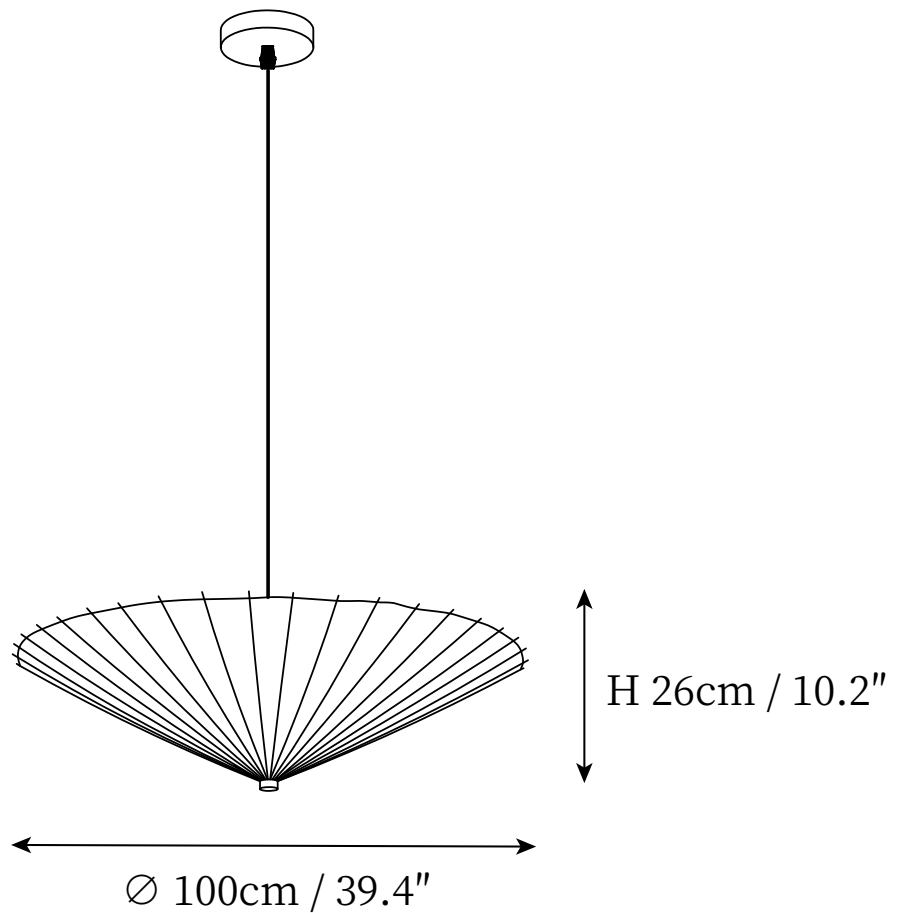

SPECIFICATION SHEET

SPECIFICATION DETAILS

*For custom options, consult factory for details

Fixture Dimensions	D 23.6" x H 10.2", D 39.4" x H 10.2"
Light source	E26 or E27 (bulb not included).
Wattage	MAX 40W incandescent bulb or LED equivalent.
Voltage	AC 110-240V
Mounting	Hardwired.
Dimming	Compatible with dimmable bulbs (bulb not included)
Control method	Compatible with common wall switches (not included)
Finishes	Beige.
Shade Details	Beige.
Material	Metal, Fabric.
Wire Length	The standard length of the cord is 59" (150 cm), the length is adjustable.