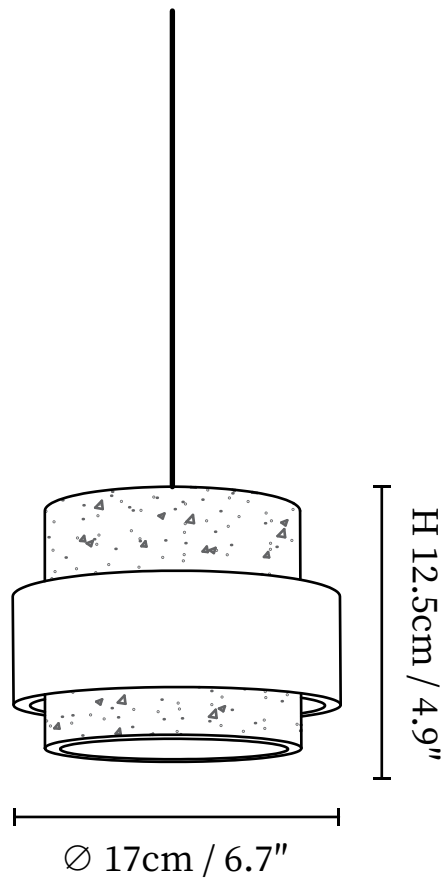

SPECIFICATION SHEET

SPECIFICATION DETAILS

*For custom options, consult factory for details

Fixture Dimensions	Ø 6.7" x H 4.9"
Light source	GX53 (bulb not included)
Wattage	MAX 5W incandescent bulb or LED equivalent.
Voltage	AC 110-240V
Mounting	Hardwired.
Dimming	Compatible with dimmable bulbs (bulb not included)
Control method	Compatible with common wall switches (not included)
Finishes	Dark walnut, Yellow Travertine
Shade Details	Dark walnut
Material	Yellow Travertine, Wood
Wire Length	The standard length of the suspended wire is 59 "(150 cm) and the length is adjustable.