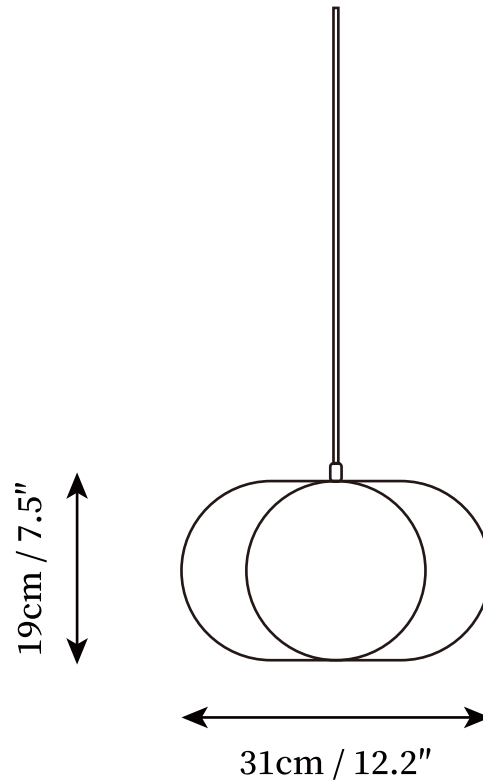

## SPECIFICATION DETAILS

\*For custom options, consult factory for details

<b>Fixture Dimensions</b>	D 12.2" x H 7.5"
<b>Light source</b>	Integrated LED
<b>Wattage</b>	~ 10W
<b>Voltage</b>	AC 110-240V
<b>Dimming</b>	Not supported
<b>CRI(Ra)</b>	90+ CRI
<b>Mounting</b>	Hardwired.
<b>LED Rated Life</b>	30000 hours
<b>Color Temperature</b>	Warm Light (3000K), Neutral Light (4000K), Cool Light (6000K)
<b>Control method</b>	Compatible with common wall switches(not included)
<b>Finishes</b>	Silver.
<b>Shads Details</b>	White.
<b>Material</b>	Metal, Iron, Acrylic
<b>Rod Length</b>	The standard length of the cord is 59" (150 cm), the length is adjustable.

## SPECIFICATION DETAILS

\*For custom options, consult factory for details

<b>Fixture Dimensions</b>	D 16.9" x H 10.6"
<b>Light source</b>	Integrated LED
<b>Wattage</b>	~ 10W
<b>Voltage</b>	AC 110-240V
<b>Dimming</b>	Not supported
<b>CRI(Ra)</b>	90+ CRI
<b>Mounting</b>	Hardwired.
<b>LED Rated Life</b>	30000 hours
<b>Color Temperature</b>	Warm Light (3000K), Neutral Light (4000K), Cool Light (6000K)
<b>Control method</b>	Compatible with common wall switches(not included)
<b>Finishes</b>	Silver.
<b>Shads Details</b>	White.
<b>Material</b>	Metal, Iron, Acrylic
<b>Rod Length</b>	The standard length of the cord is 59" (150 cm), the length is adjustable.

## SPECIFICATION DETAILS

\*For custom options, consult factory for details

<b>Fixture Dimensions</b>	D 7.5" x H 12.2"
<b>Light source</b>	Integrated LED
<b>Wattage</b>	~ 10W
<b>Voltage</b>	AC 110-240V
<b>Dimming</b>	Not supported
<b>CRI(Ra)</b>	90+ CRI
<b>Mounting</b>	Hardwired.
<b>LED Rated Life</b>	30000 hours
<b>Color Temperature</b>	Warm Light (3000K), Neutral Light (4000K), Cool Light (6000K)
<b>Control method</b>	Compatible with common wall switches (not included)
<b>Finishes</b>	Silver.
<b>Shads Details</b>	White.
<b>Material</b>	Metal, Iron, Acrylic
<b>Rod Length</b>	The standard length of the cord is 59" (150 cm), the length is adjustable.