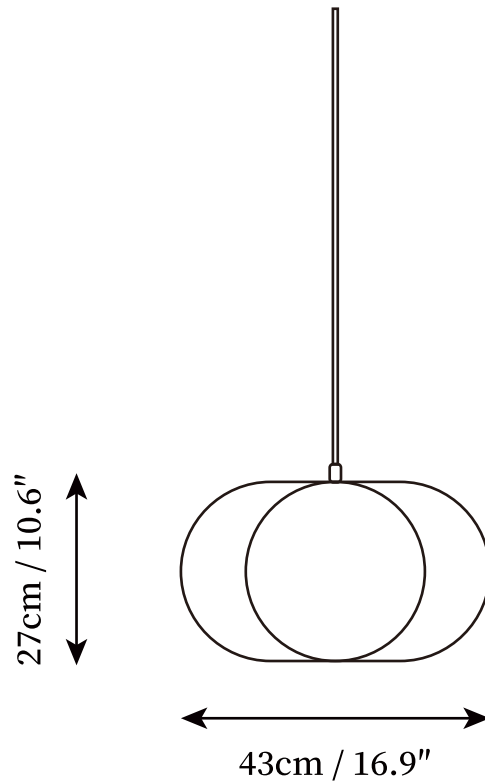

## SPECIFICATION DETAILS

\*For custom options, consult factory for details

<b>Fixture Dimensions</b>	D 12.2" x H 7.5"
<b>Light source</b>	Integrated LED
<b>Wattage</b>	~ 10W
<b>Voltage</b>	AC 110-240V
<b>Dimming</b>	Not supported
<b>CRI(Ra)</b>	90+ CRI
<b>Mounting</b>	Hardwired.
<b>LED Rated Life</b>	30000 hours
<b>Color Temperature</b>	Warm Light (3000K), Neutral Light (4000K), Cool Light (6000K)
<b>Control method</b>	Compatible with common wall switches(not included)
<b>Finishes</b>	Silver.
<b>Shads Details</b>	White.
<b>Material</b>	Metal, Iron, Acrylic
<b>Rod Length</b>	The standard length of the cord is 59" (150 cm), the length is adjustable.

## SPECIFICATION DETAILS

\*For custom options, consult factory for details

<b>Fixture Dimensions</b>	D 16.9" x H 10.6"
<b>Light source</b>	Integrated LED
<b>Wattage</b>	~ 10W
<b>Voltage</b>	AC 110-240V
<b>Dimming</b>	Not supported
<b>CRI(Ra)</b>	90+ CRI
<b>Mounting</b>	Hardwired.
<b>LED Rated Life</b>	30000 hours
<b>Color Temperature</b>	Warm Light (3000K), Neutral Light (4000K), Cool Light (6000K)
<b>Control method</b>	Compatible with common wall switches(not included)
<b>Finishes</b>	Silver.
<b>Shads Details</b>	White.
<b>Material</b>	Metal, Iron, Acrylic
<b>Rod Length</b>	The standard length of the cord is 59" (150 cm), the length is adjustable.

## SPECIFICATION DETAILS

\*For custom options, consult factory for details

<b>Fixture Dimensions</b>	D 7.5" x H 12.2"
<b>Light source</b>	Integrated LED
<b>Wattage</b>	~ 10W
<b>Voltage</b>	AC 110-240V
<b>Dimming</b>	Not supported
<b>CRI(Ra)</b>	90+ CRI
<b>Mounting</b>	Hardwired.
<b>LED Rated Life</b>	30000 hours
<b>Color Temperature</b>	Warm Light (3000K), Neutral Light (4000K), Cool Light (6000K)
<b>Control method</b>	Compatible with common wall switches (not included)
<b>Finishes</b>	Silver.
<b>Shads Details</b>	White.
<b>Material</b>	Metal, Iron, Acrylic
<b>Rod Length</b>	The standard length of the cord is 59" (150 cm), the length is adjustable.