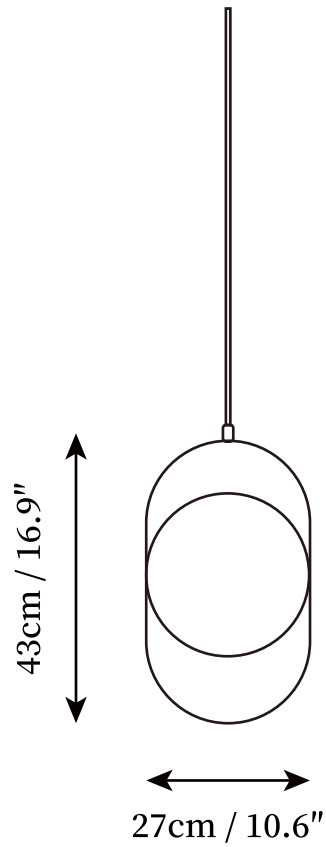

SPECIFICATION SHEET

SPECIFICATION DETAILS

*For custom options, consult factory for details

Fixture Dimensions	D 10.6" x H 16.9"
Light source	Integrated LED
Wattage	~ 10W
Voltage	AC 110-240V
Dimming	Not supported
CRI(Ra)	90+ CRI
Mounting	Hardwired.
LED Rated Life	30000 hours
Color Temperature	Warm Light (3000K), Neutral Light (4000K), Cool Light (6000K)
Control method	Compatible with common wall switches(not included)
Finishes	Silver.
Shads Details	White.
Material	Metal, Iron, Acrylic
Rod Length	The standard length of the cord is 59" (150 cm), the length is adjustable.