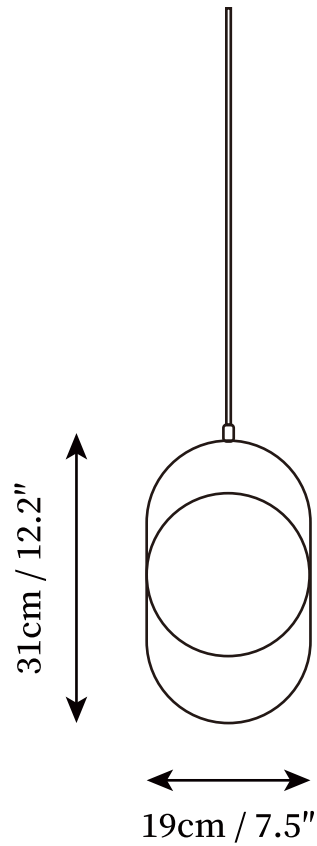

## SPECIFICATION DETAILS

\*For custom options, consult factory for details

<b>Fixture Dimensions</b>	D 12.2" x H 7.5"
<b>Light source</b>	Integrated LED
<b>Wattage</b>	~ 10W
<b>Voltage</b>	AC 110-240V
<b>Dimming</b>	Not supported
<b>CRI(Ra)</b>	90+ CRI
<b>Mounting</b>	Hardwired.
<b>LED Rated Life</b>	30000 hours
<b>Color Temperature</b>	Warm Light (3000K), Neutral Light (4000K), Cool Light (6000K)
<b>Control method</b>	Compatible with common wall switches(not included)
<b>Finishes</b>	Silver.
<b>Shads Details</b>	White.
<b>Material</b>	Metal, Iron, Acrylic
<b>Rod Length</b>	The standard length of the cord is 59" (150 cm), the length is adjustable.

## SPECIFICATION DETAILS

\*For custom options, consult factory for details

<b>Fixture Dimensions</b>	D 16.9" x H 10.6"
<b>Light source</b>	Integrated LED
<b>Wattage</b>	~ 10W
<b>Voltage</b>	AC 110-240V
<b>Dimming</b>	Not supported
<b>CRI(Ra)</b>	90+ CRI
<b>Mounting</b>	Hardwired.
<b>LED Rated Life</b>	30000 hours
<b>Color Temperature</b>	Warm Light (3000K), Neutral Light (4000K), Cool Light (6000K)
<b>Control method</b>	Compatible with common wall switches(not included)
<b>Finishes</b>	Silver.
<b>Shads Details</b>	White.
<b>Material</b>	Metal, Iron, Acrylic
<b>Rod Length</b>	The standard length of the cord is 59" (150 cm), the length is adjustable.

## SPECIFICATION DETAILS

\*For custom options, consult factory for details

<b>Fixture Dimensions</b>	D 7.5" x H 12.2"
<b>Light source</b>	Integrated LED
<b>Wattage</b>	~ 10W
<b>Voltage</b>	AC 110-240V
<b>Dimming</b>	Not supported
<b>CRI(Ra)</b>	90+ CRI
<b>Mounting</b>	Hardwired.
<b>LED Rated Life</b>	30000 hours
<b>Color Temperature</b>	Warm Light (3000K), Neutral Light (4000K), Cool Light (6000K)
<b>Control method</b>	Compatible with common wall switches (not included)
<b>Finishes</b>	Silver.
<b>Shads Details</b>	White.
<b>Material</b>	Metal, Iron, Acrylic
<b>Rod Length</b>	The standard length of the cord is 59" (150 cm), the length is adjustable.