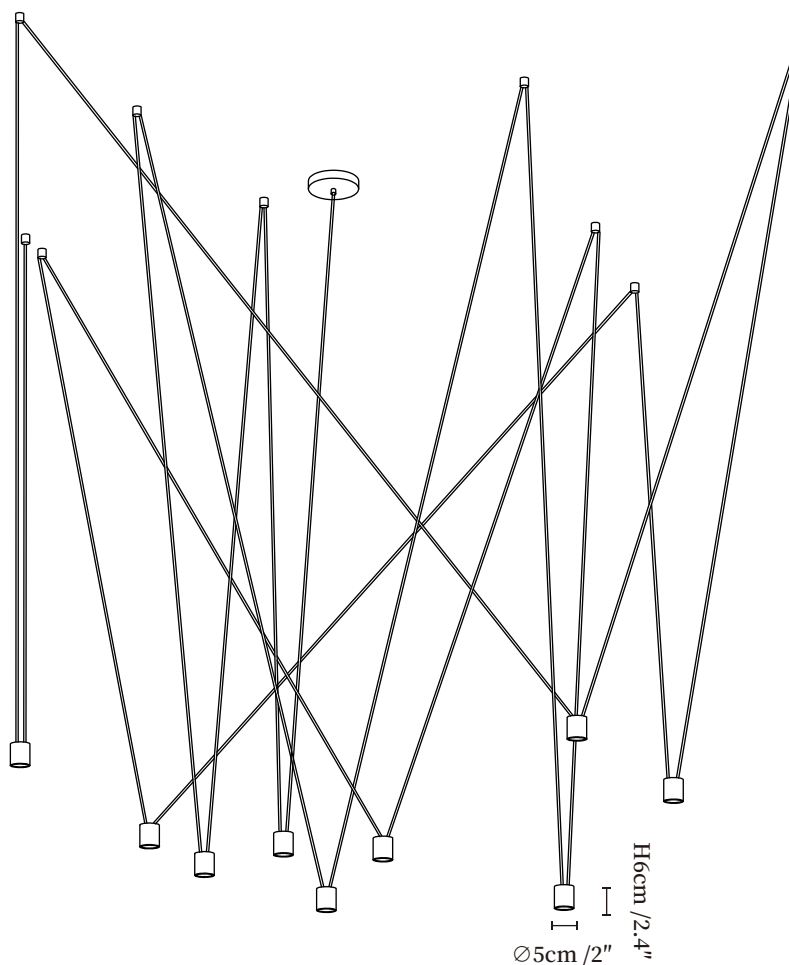

SPECIFICATION SHEET

SPECIFICATION DETAILS

*For custom options, consult factory for details

Fixture Dimensions	Ø 2" x H 2.4"
Light source	G4 (bulb not included)
Wattage	MAX 3W incandescent bulb or LED equivalent.
Voltage	AC 110-240V
Mounting	Hardwired.
Dimming	Compatible with dimmable bulbs (bulb not included)
Control method	Compatible with common wall switches (not included)
Finishes	Black, White.
Shade Details	Black, White.
Material	Metal, Plastic.
Wire Length	The standard length of the suspended wire is 59" (150 cm) and the length is adjustable.