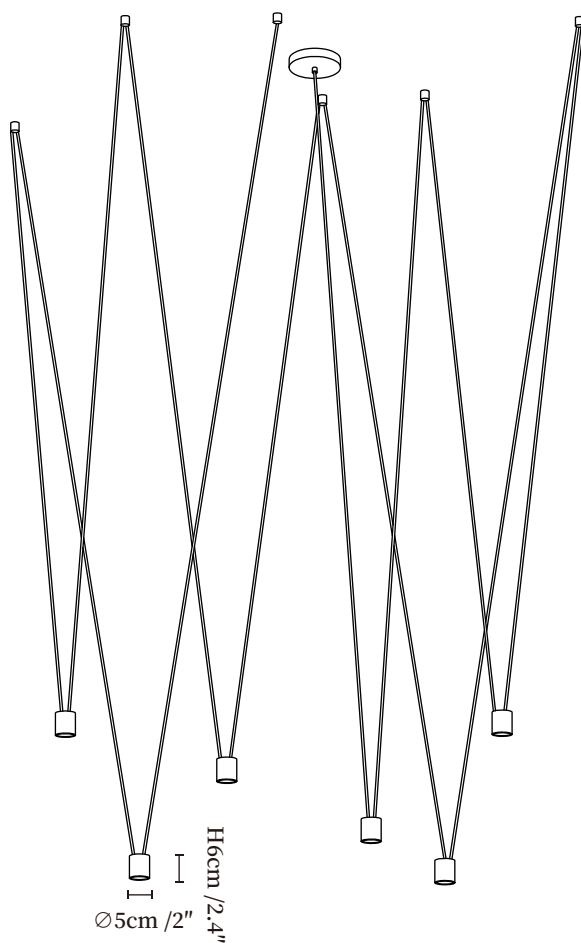

## SPECIFICATION DETAILS

\*For custom options, consult factory for details

<b>Fixture Dimensions</b>	Ø 2" x H 2.4"
<b>Light source</b>	G4 (bulb not included)
<b>Wattage</b>	MAX 3W incandescent bulb or LED equivalent.
<b>Voltage</b>	AC 110-240V
<b>Mounting</b>	Hardwired.
<b>Dimming</b>	Compatible with dimmable bulbs (bulb not included)
<b>Control method</b>	Compatible with common wall switches (not included)
<b>Finishes</b>	Black, White.
<b>Shade Details</b>	Black, White.
<b>Material</b>	Metal, Plastic.
<b>Wire Length</b>	The standard length of the suspended wire is 59" (150 cm) and the length is adjustable.

## SPECIFICATION DETAILS

\*For custom options, consult factory for details

<b>Fixture Dimensions</b>	Ø 2" x H 2.4"
<b>Light source</b>	G4 (bulb not included)
<b>Wattage</b>	MAX 3W incandescent bulb or LED equivalent.
<b>Voltage</b>	AC 110-240V
<b>Mounting</b>	Hardwired.
<b>Dimming</b>	Compatible with dimmable bulbs (bulb not included)
<b>Control method</b>	Compatible with common wall switches(not included)
<b>Finishes</b>	Black, White.
<b>Shade Details</b>	Black, White.
<b>Material</b>	Metal, Plastic.
<b>Wire Length</b>	The standard length of the suspended wire is 59 "(150 cm) and the length is adjustable.