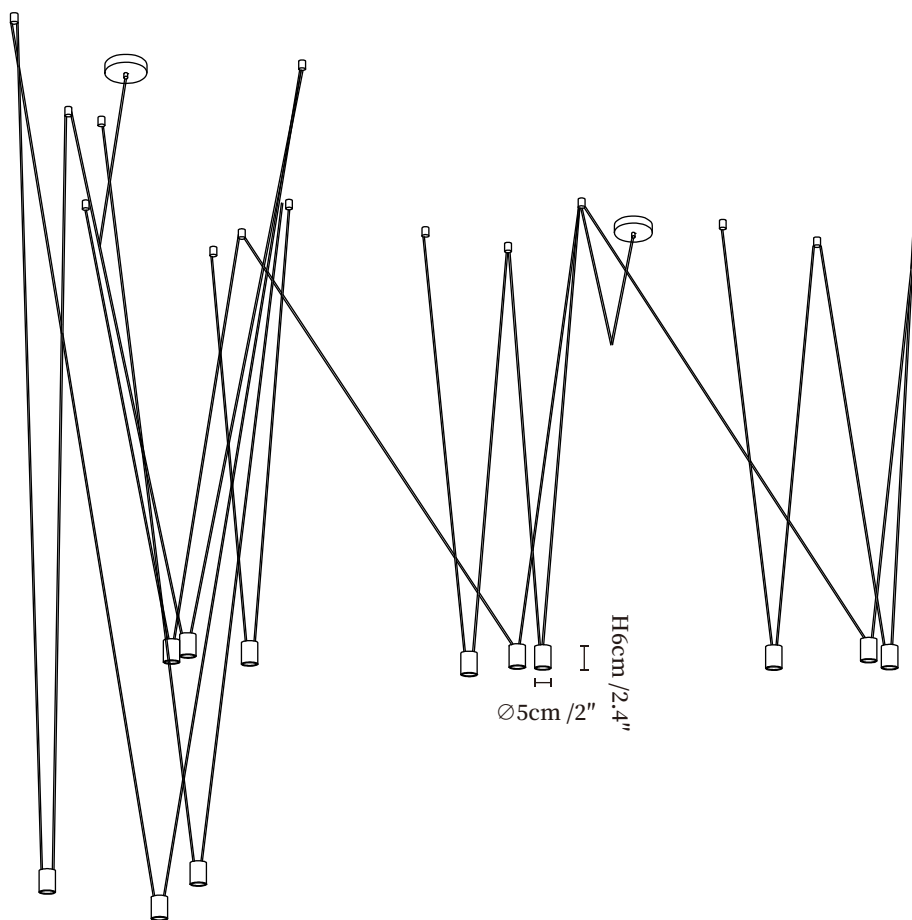

SPECIFICATION SHEET

SPECIFICATION DETAILS

*For custom options, consult factory for details

Fixture Dimensions	Ø 2" x H 2.4"
Light source	G4 (bulb not included)
Wattage	MAX 3W incandescent bulb or LED equivalent.
Voltage	AC 110-240V
Mounting	Hardwired.
Dimming	Compatible with dimmable bulbs (bulb not included)
Control method	Compatible with common wall switches (not included)
Finishes	Black, White.
Shade Details	Black, White.
Material	Metal, Plastic.
Wire Length	The standard length of the suspended wire is 59" (150 cm) and the length is adjustable.