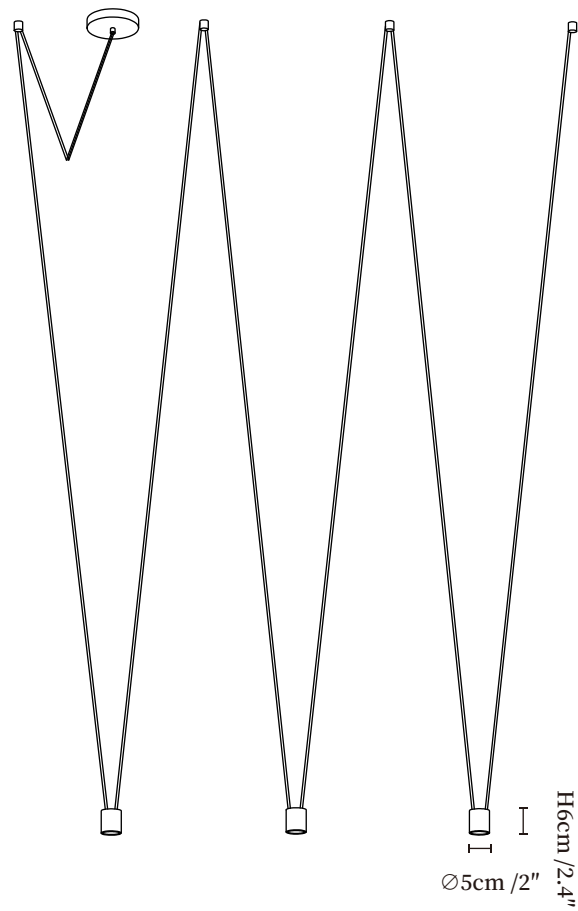

## SPECIFICATION DETAILS

\*For custom options, consult factory for details

<b>Fixture Dimensions</b>	Ø 2" x H 2.4"
<b>Light source</b>	G4 (bulb not included)
<b>Wattage</b>	MAX 3W incandescent bulb or LED equivalent.
<b>Voltage</b>	AC 110-240V
<b>Mounting</b>	Hardwired.
<b>Dimming</b>	Compatible with dimmable bulbs (bulb not included)
<b>Control method</b>	Compatible with common wall switches (not included)
<b>Finishes</b>	Black, White.
<b>Shade Details</b>	Black, White.
<b>Material</b>	Metal, Plastic.
<b>Wire Length</b>	The standard length of the suspended wire is 59" (150 cm) and the length is adjustable.

## SPECIFICATION DETAILS

\*For custom options, consult factory for details

<b>Fixture Dimensions</b>	Ø 2" x H 2.4"
<b>Light source</b>	G4 (bulb not included)
<b>Wattage</b>	MAX 3W incandescent bulb or LED equivalent.
<b>Voltage</b>	AC 110-240V
<b>Mounting</b>	Hardwired.
<b>Dimming</b>	Compatible with dimmable bulbs (bulb not included)
<b>Control method</b>	Compatible with common wall switches(not included)
<b>Finishes</b>	Black, White.
<b>Shade Details</b>	Black, White.
<b>Material</b>	Metal, Plastic.
<b>Wire Length</b>	The standard length of the suspended wire is 59 "(150 cm) and the length is adjustable.