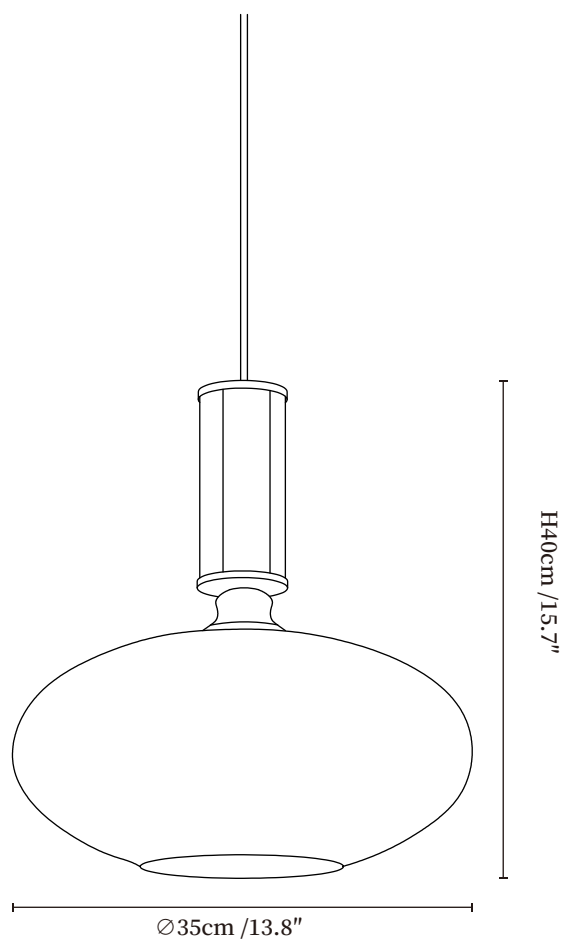

SPECIFICATION SHEET

SPECIFICATION DETAILS

*For custom options, consult factory for details

Fixture Dimensions	Ø 13.8" x H 15.7"
Light source	E26 or E27 (bulb not included)
Wattage	MAX 40W incandescent bulb or LED equivalent.
Voltage	AC 110-240V
Mounting	Hardwired.
Dimming	Compatible with dimmable bulbs (bulb not included)
Control method	Compatible with common wall switches (
Finishes	Walnut Wood.
Shade Details	Colorful.
Material	Metal, Wood, Glass.
Wire Length	The standard length of the suspended wire is 59 "(150 cm) and the length is adjustable.
