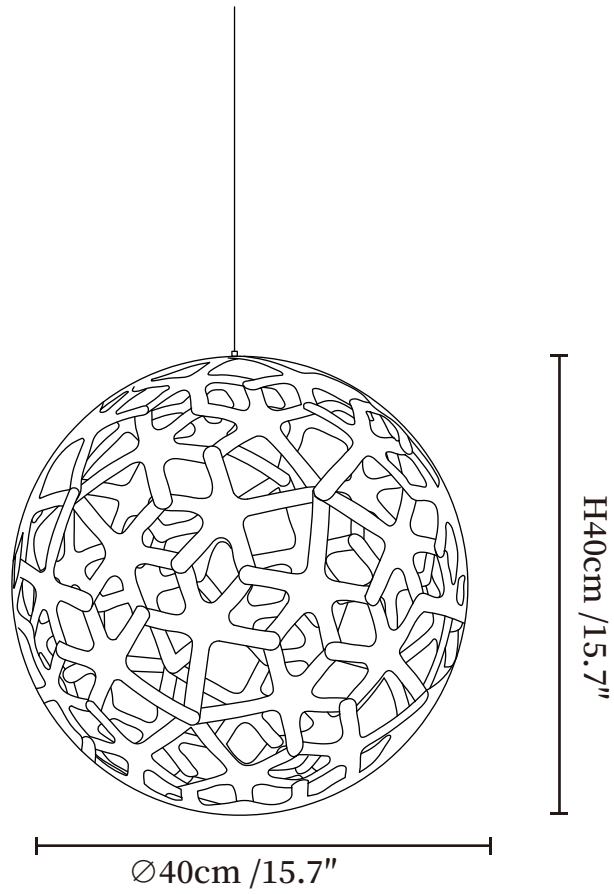

SPECIFICATION SHEET

SPECIFICATION DETAILS

*For custom options, consult factory for details

Fixture Dimensions	Ø 15.7" x H 15.7" Ø 19.7" x H 19.7" Ø 23.6" x H 23.6"
Light source	E26 or E27(bulb not included)
Wattage	MAX40W incandescent bulb or LED equivalent.
Voltage	AC 110-240V
Mounting	Hardwired.
Dimming	Compatible with dimmable bulbs (bulb not included)
Control method	Compatible with common wall switches(not included)
Finishes	Wood color, Blue, Red, Green, Orange.
Shade Details	Beige.
Material	Metal, Wood.
Wire Length	The standard length of the suspended wire is 59 "(150 cm) and the length is adjustable.