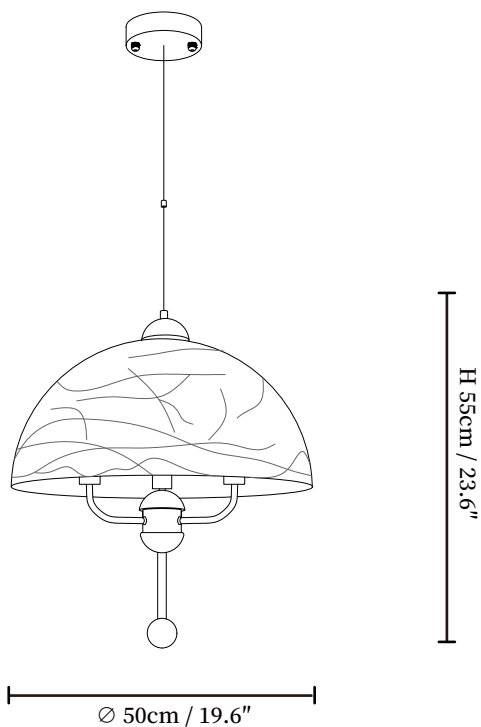

SPECIFICATION SHEET

SPECIFICATION DETAILS

*For custom options, consult factory for details

Fixture Dimensions	Ø 19.6" x H 23.6"
Light source	E14 (bulb not included)
Wattage	~15W
Voltage	AC 110-240V
Mounting	Hardwired.
Dimming	Compatible with dimmable bulbs (bulb not included)
Control method	Compatible with common wall switches (not included)
Finishes	Walnut Color, Brass
Shade Details	White
Material	Metal, Wood, Fabric
Wire Length	The standard length of the suspended wire is 59 "(150 cm) and the length is adjustable.

SPECIFICATION SHEET

SPECIFICATION DETAILS

*For custom options, consult factory for details

SKU	VKP09-25313-02
Fixture Dimensions	Ø 19.6" x H 23.6"
Light source	E14 (bulb not included)
Wattage	~15W
Voltage	AC 110-240V
Mounting	Hardwired.
Dimming	Compatible with dimmable bulbs (bulb not included)
Control method	Compatible with common wall switches(not included)
Finishes	Walnut Color, Brass
Shade Details	White
Material	Metal, Wood, Fabric
Wire Length	The standard length of the suspended wire is 59 "(150 cm) and the length

SPECIFICATION SHEET

SPECIFICATION DETAILS

*For custom options, consult factory for details

Fixture Dimensions	Ø 19.6" x H 23.6"
Light source	E14 (bulb not included)
Wattage	~15W
Voltage	AC 110-240V
Mounting	Hardwired.
Dimming	Compatible with dimmable bulbs (bulb not included)
Control method	Compatible with common wall switches (not included)
Finishes	Walnut Color, Brass
Shade Details	White
Material	Metal, Wood, Fabric
Wire Length	The standard length of the suspended wire is 59" (150 cm) and the length is adjustable.