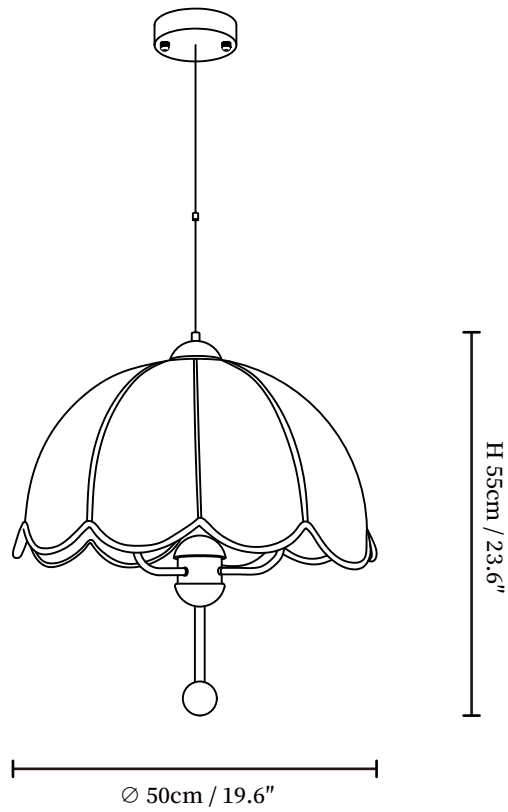

SPECIFICATION SHEET

SPECIFICATION DETAILS

*For custom options, consult factory for details

Fixture Dimensions	Ø 19.6" x H 23.6"
Light source	E14 (bulb not included)
Wattage	~15W
Voltage	AC 110-240V
Mounting	Hardwired.
Dimming	Compatible with dimmable bulbs (bulb not included)
Control method	Compatible with common wall switches (not included)
Finishes	Walnut Color, Brass
Shade Details	White
Material	Metal, Wood, Fabric
Wire Length	The standard length of the suspended wire is 59 "(150 cm) and the length is adjustable.

SPECIFICATION SHEET

SPECIFICATION DETAILS

*For custom options, consult factory for details

SKU	VKP09-25313-02
Fixture Dimensions	Ø 19.6" x H 23.6"
Light source	E14 (bulb not included)
Wattage	~15W
Voltage	AC 110-240V
Mounting	Hardwired.
Dimming	Compatible with dimmable bulbs (bulb not included)
Control method	Compatible with common wall switches(not included)
Finishes	Walnut Color, Brass
Shade Details	White
Material	Metal, Wood, Fabric
Wire Length	The standard length of the suspended wire is 59 "(150 cm) and the length

SPECIFICATION SHEET

SPECIFICATION DETAILS

*For custom options, consult factory for details

Fixture Dimensions	Ø 19.6" x H 23.6"
Light source	E14 (bulb not included)
Wattage	~15W
Voltage	AC 110-240V
Mounting	Hardwired.
Dimming	Compatible with dimmable bulbs (bulb not included)
Control method	Compatible with common wall switches (not included)
Finishes	Walnut Color, Brass
Shade Details	White
Material	Metal, Wood, Fabric
Wire Length	The standard length of the suspended wire is 59" (150 cm) and the length is adjustable.