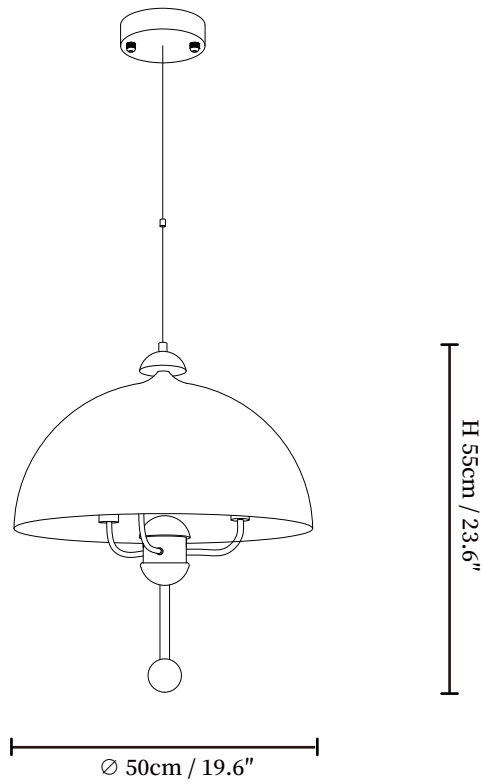

SPECIFICATION SHEET

SPECIFICATION DETAILS

*For custom options, consult factory for details

Fixture Dimensions	Ø 19.6" x H 23.6"
Light source	E14 (bulb not included)
Wattage	~15W
Voltage	AC 110-240V
Mounting	Hardwired.
Dimming	Compatible with dimmable bulbs (bulb not included)
Control method	Compatible with common wall switches (not included)
Finishes	Walnut Color, Brass
Shade Details	White
Material	Metal, Wood, Fabric
Wire Length	The standard length of the suspended wire is 59 "(150 cm) and the length is adjustable.

SPECIFICATION SHEET

SPECIFICATION DETAILS

*For custom options, consult factory for details

SKU	VKP09-25313-02
Fixture Dimensions	Ø 19.6" x H 23.6"
Light source	E14 (bulb not included)
Wattage	~15W
Voltage	AC 110-240V
Mounting	Hardwired.
Dimming	Compatible with dimmable bulbs (bulb not included)
Control method	Compatible with common wall switches(not included)
Finishes	Walnut Color, Brass
Shade Details	White
Material	Metal, Wood, Fabric
Wire Length	The standard length of the suspended wire is 59 "(150 cm) and the length

SPECIFICATION SHEET

SPECIFICATION DETAILS

*For custom options, consult factory for details

Fixture Dimensions	Ø 19.6" x H 23.6"
Light source	E14 (bulb not included)
Wattage	~15W
Voltage	AC 110-240V
Mounting	Hardwired.
Dimming	Compatible with dimmable bulbs (bulb not included)
Control method	Compatible with common wall switches (not included)
Finishes	Walnut Color, Brass
Shade Details	White
Material	Metal, Wood, Fabric
Wire Length	The standard length of the suspended wire is 59" (150 cm) and the length is adjustable.