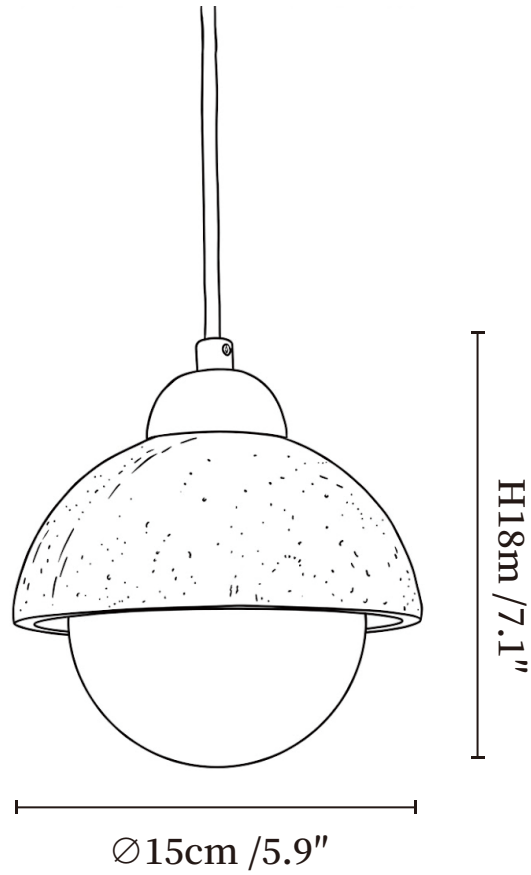

# SPECIFICATION SHEET

---

## SPECIFICATION DETAILS

\*For custom options, consult factory for details

<b>Fixture Dimensions</b>	$\text{Ø} 5.9'' \times \text{H} 7.1''$
<b>Light source</b>	E26 or E27 (bulb not included)
<b>Wattage</b>	MAX 40W incandescent bulb or LED equivalent.
<b>Voltage</b>	AC 110-240V
<b>Mounting</b>	Hardwired.
<b>Dimming</b>	Compatible with dimmable bulbs (bulb not included)
<b>Control method</b>	Compatible with common wall switches (not included)
<b>Finishes</b>	Walnut Color.
<b>Shade Details</b>	Black Travertine.
<b>Material</b>	Black Travertine, Metal, Wood.
<b>Wire Length</b>	The standard length of the suspended wire is 59'' (150 cm) and the length is adjustable.